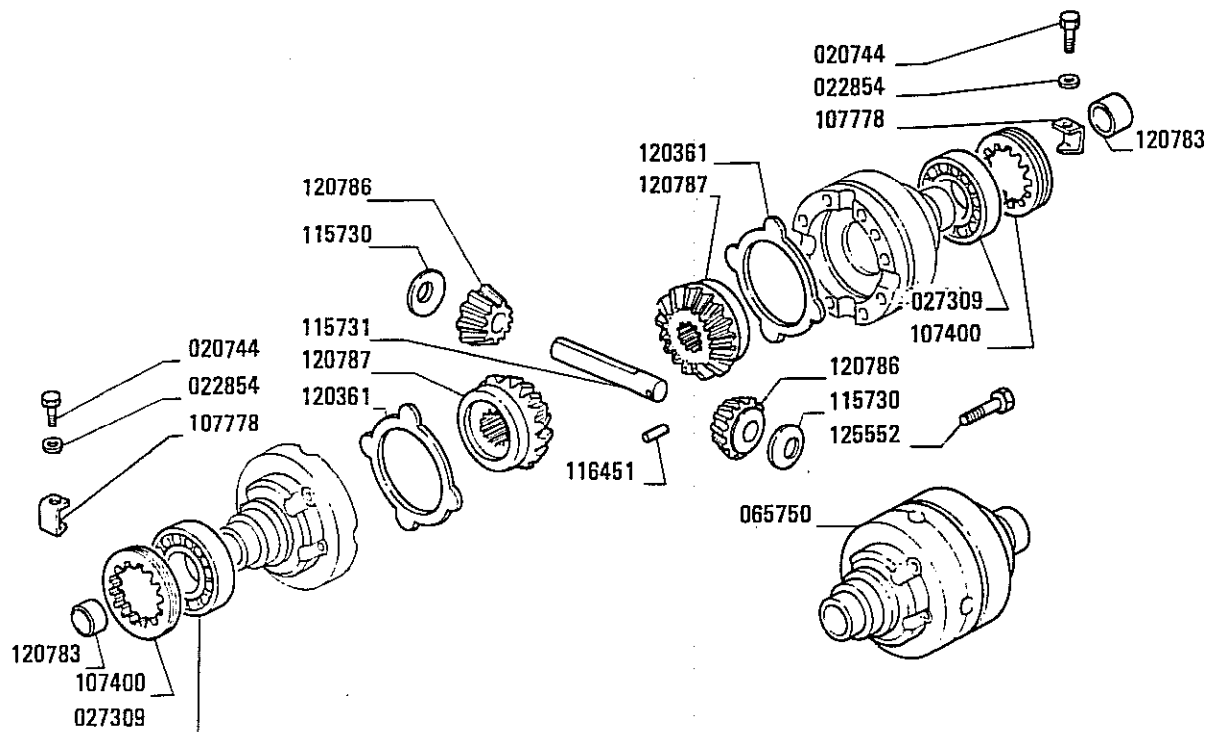

Ref.	Q.ty	Description	Ref.	Q.ty	Description
020744	2	Screw M6x12			
022854	2	Washer			
027309	2	Bearing 30210			
065750	1	Housing (includes part.120783-125552)			
107400	2	Ring nut			
107778	2	Locking plate			
115730	2	Thrust washer			
115731	1	Shaft			
116451	1	Pin			
120361	2	Thrust plate			
120783	2	Bush			
120786	2	Gear			
120787	2	Side pinion			
125552	12	Bolt			

Ref.	Q.ty	Description	Ref.	Q.ty	Description
040821	2	Half shaft			
040822	16	Lockring			
040824	2	Central body			
040825	4	Spider			
040864	2	Half shaft			
126124	2	Drive shaft			

Ref.	Q.ty	Description	Ref.	Q.ty	Description
020510	4	Screw M12x30	125549	2	Crown gear
024784	2	Snap ring	125550	2	Wheel carrier
024789	6	Snap ring	125555	2	Lockring
030059	6	Plug			
047705	2	Oil seal 150x176x16			
065417	2	Planetary assy			
065640	2	Planetary carrier			
092270	2	Drain plug			
106199	12	Stud			
115633	180	Needle bearing			
115634	6	Thrust washer			
115639	6	Shaft			
115640	4	Pin 18x36			
115643	2	Pinion			
115644	6	Planetary gear			
115682	2	Thrust pin			
116458	2	Thrust washer			
118370	4	Bearing			
118376	2	Wheel Hub			
119887	14	Centering bush D.20 mm			
119888	2	Centering bush D.24 mm			
119906	8	Bolt M14x1,5x65			
119975	2	Spacer			
120079	2	Thrust washer			
120853	4	Stud			

Ref.	Q.ty	Description	Ref.	Q.ty	Description
020510	4	Screw M12x30	125549	2	Crown gear
024367	6	Pin 4x36	125550	2	Wheel carrier
024784	2	Snap ring	125555	2	Lockring
028189	6	O. ring 2-216			
030059	6	Plug			
047705	2	Cassette seal			
092270	2	Drain plug			
106199	12	Stud			
115634	6	Thrust washer			
115640	4	Pin 18x36			
115643	2	Pinion			
115682	2	Thrust pin			
118370	4	Bearing			
118376	2	Wheel Hub			
119887	14	Centering bush D.20			
119888	2	Centering bush D.24			
119906	16	Bolt			
119975	2	Spacer			
120079	2	Thrust washer			
120827	2	Planetary carrier			
120835	6	Shaft			
120836	6	Planetary carrier			
120837	180	Needle bearing			
120838	6	Thrust washer			
120853	4	Stud			