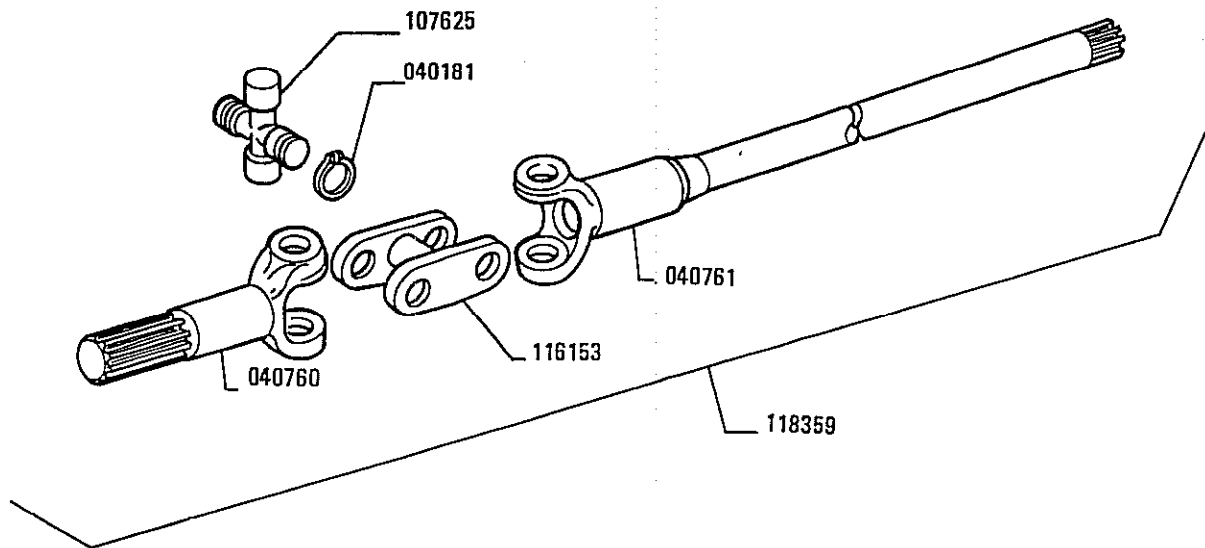

Ref.	Q.ty	Description	Ref.	Q.ty	Description
027350	2	Bearing 31308			
065472	1	Bevel gear/pinion set Z=12/32			
065722	1	Differential assy			
098239	-	Shim 3,00 mñ			
098240	-	Shim 3,10 mm			
098241	-	Shim 3,20 mm			
098242	-	Shim 3,30 mm			
098243	-	Shim 3,40 mm			
098244	-	Shim 2,90 mm			
098424	-	Shim 2,80 mm			
098425	-	Shim 2,70 mm			
098426	-	Shim 2,60 mm			
098427	-	Shim 2,50 mm			
113717	1	Lockwasher			
115054	1	Ring nut			
125806	1	Collapsible spacer			
125829	2	Washer			

Ref.	Q.ty	Description
------	------	-------------

Ref.	Q.ty	Description
------	------	-------------

020744	2	Screw M6x12
022854	2	Washer
027309	2	Bearing 30210
107400	2	Ring nut
107778	2	Locking plate
115730	4	Thrust washer
116369	2	Shaft
120361	2	Thrust plate
120786	4	Gear
120787	2	Side pinion
125552	12	Bolt
125994	1	Housing

Ref.	Q.ty	Description	Ref.	Q.ty	Description
020744	2	Screw M6x12			
022854	2	Washer			
027309	2	Bearing 30210			
065750	1	Housing (includes part.120783-125552)			
107400	2	Ring nut			
107778	2	Locking plate			
115730	2	Thrust washer			
115731	1	Shaft			
116451	1	Pin			
120361	2	Thrust plate			
120783	2	Bush			
120786	2	Gear			
120787	2	Side pinion			
125552	12	Bolt			