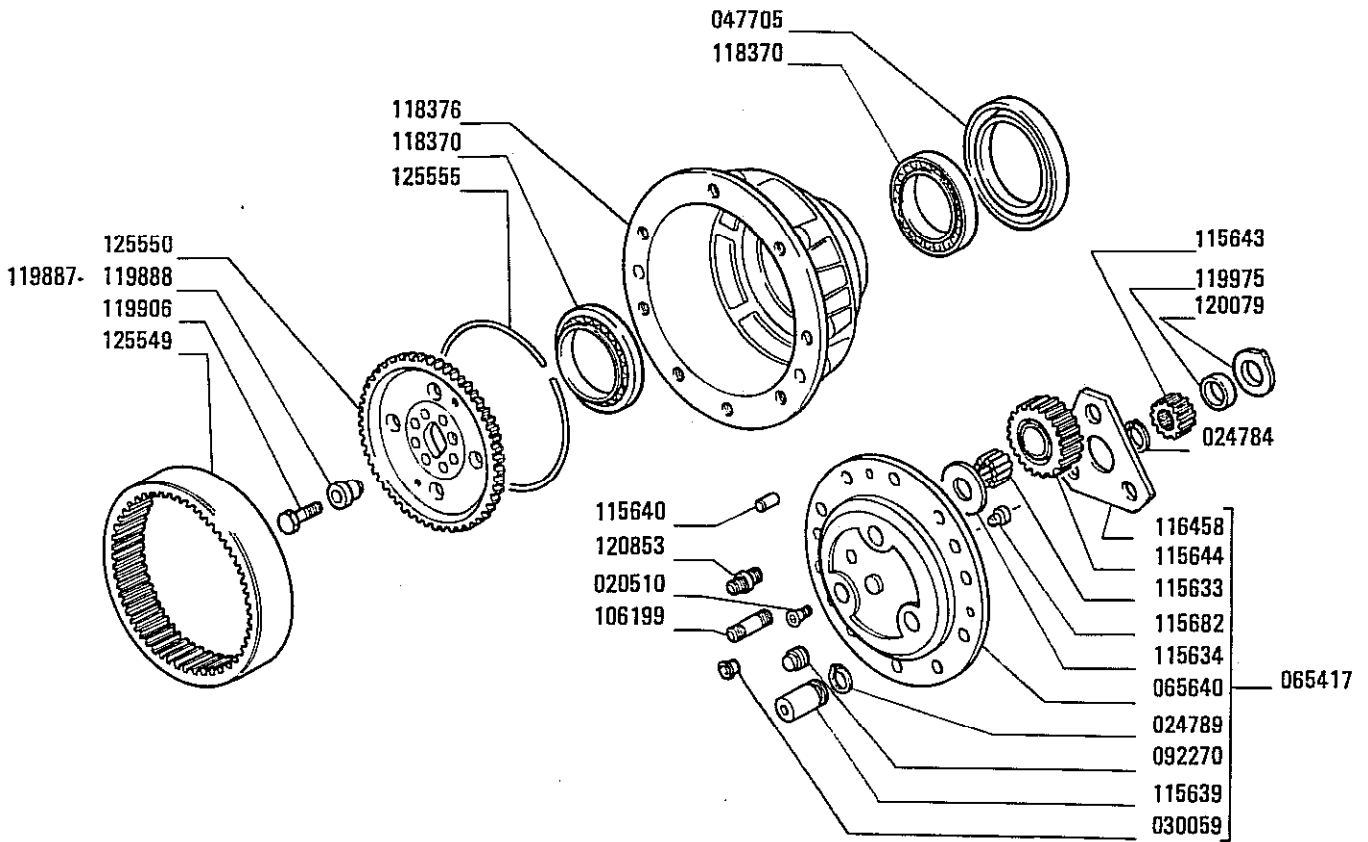

Ref.	Q.ty	Description	Ref.	Q.ty	Description
020744	2	Screw M6x12			
022854	2	Washer			
027309	2	Bearing 30210			
065750	1	Housing (includes part.120783-125552)			
107400	2	Ring nut			
107778	2	Locking plate			
115730	2	Thrust washer			
115731	1	Shaft			
116451	1	Pin			
120361	2	Thrust plate			
120783	2	Bush			
120786	2	Gear			
120787	2	Side pinion			
125552	12	Bolt			

Ref.	Q.ty	Description	Ref.	Q.ty	Description
040821	2	Half shaft			
040822	16	Lockring			
040824	2	Central body			
040825	4	Spider			
040864	2	Half shaft			
126124	2	Drive shaft			

Ref.	Q.ty	Description	Ref.	Q.ty	Description
020510	4	Screw M12x30	125549	2	Crown gear
024784	2	Snap ring	125550	2	Wheel carrier
024789	6	Snap ring	125555	2	Lockring
030059	6	Plug			
047705	2	Oil seal 150x176x16			
065417	2	Planetary assy			
065640	2	Planetary carrier			
092270	2	Drain plug			
106199	12	Stud			
115633	180	Needle bearing			
115634	6	Thrust washer			
115639	6	Shaft			
115640	4	Pin 18x36			
115643	2	Pinion			
115644	6	Planetary gear			
115682	2	Thrust pin			
116458	2	Thrust washer			
118370	4	Bearing			
118376	2	Wheel Hub			
119887	14	Centering bush D.20 mm			
119888	2	Centering bush D.24 mm			
119906	8	Bolt M14x1,5x65			
119975	2	Spacer			
120079	2	Thrust washer			
120853	4	Stud			

Ref.	Q.ty	Description	Ref.	Q.ty	Description
020510	4	Screw M12x30	125549	2	Crown gear
024367	6	Pin 4x36	125550	2	Wheel carrier
024784	2	Snap ring	125555	2	Lockring
028189	6	O. ring 2-216			
030059	6	Plug			
047705	2	Cassette seal			
092270	2	Drain plug			
106199	12	Stud			
115634	6	Thrust washer			
115640	4	Pin 18x36			
115643	2	Pinion			
115682	2	Thrust pin			
118370	4	Bearing			
118376	2	Wheel Hub			
119887	14	Centering bush D.20			
119888	2	Centering bush D.24			
119906	16	Bolt			
119975	2	Spacer			
120079	2	Thrust washer			
120827	2	Planetary carrier			
120835	6	Shaft			
120836	6	Planetary carrier			
120837	180	Needle bearing			
120838	6	Thrust washer			
120853	4	Stud			