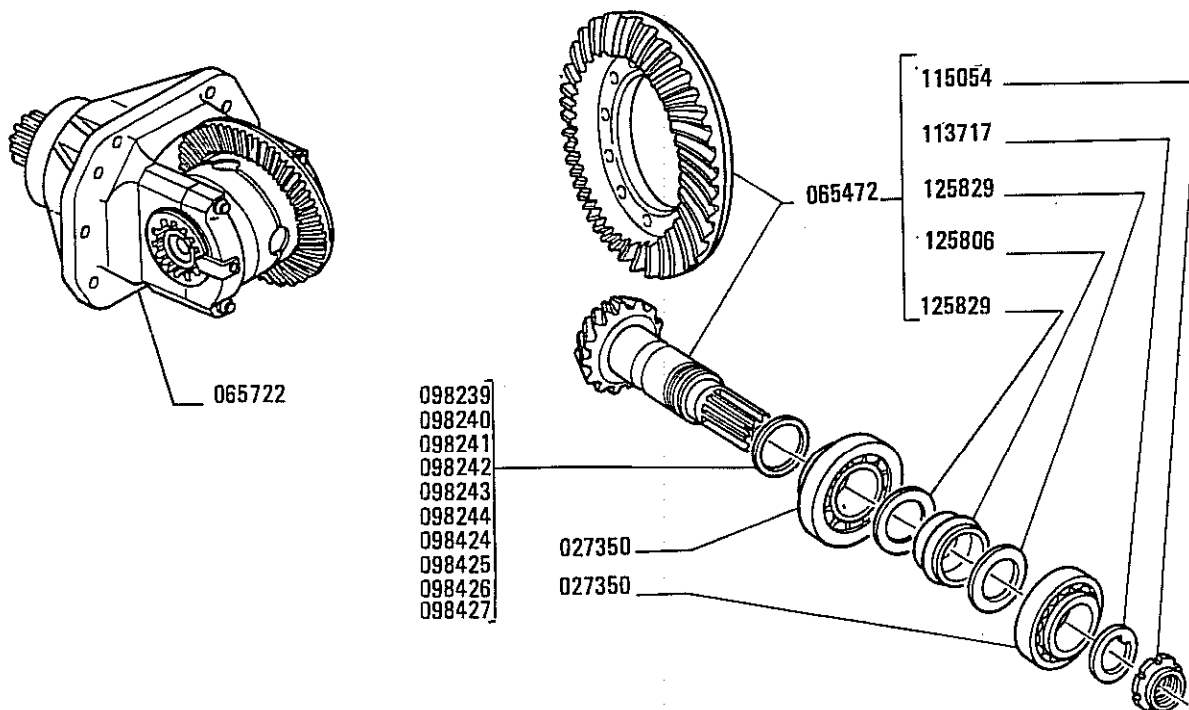

Ref.	Q.ty	Description	Ref.	Q.ty	Description
027350	2	Bearing 31308			
065472	1	Bevel gear/pinion set Z=12/32			
065722	1	Differential assy			
098239	-	Shim 3,00 mñ			
098240	-	Shim 3,10 mm			
098241	-	Shim 3,20 mm			
098242	-	Shim 3,30 mm			
098243	-	Shim 3,40 mm			
098244	-	Shim 2,90 mm			
098424	-	Shim 2,80 mm			
098425	-	Shim 2,70 mm			
098426	-	Shim 2,60 mm			
098427	-	Shim 2,50 mm			
113717	1	Lockwasher			
115054	1	Ring nut			
125806	1	Collapsible spacer			
125829	2	Washer