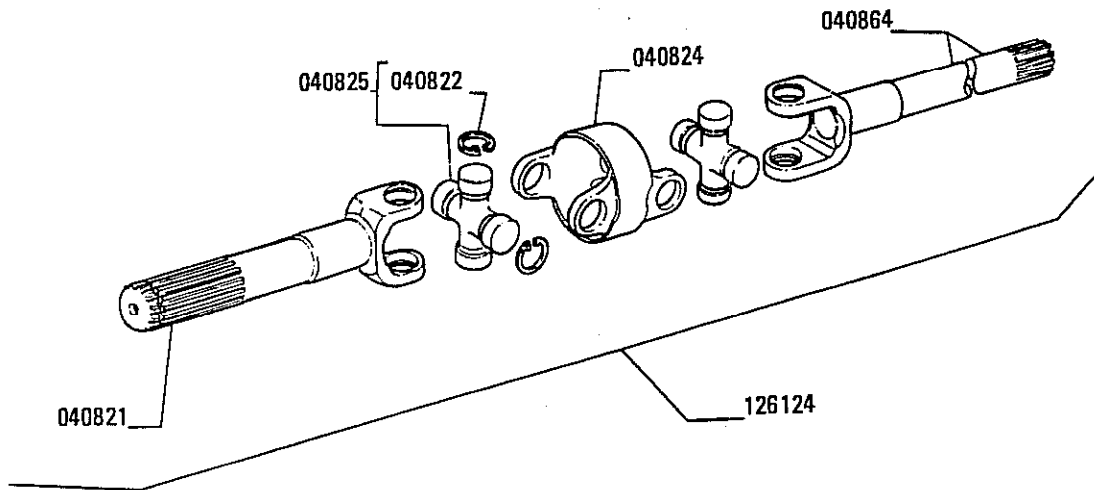

Ref.	Q.ty	Description
------	------	-------------

Ref.	Q.ty	Description
------	------	-------------

020744	2	Screw M6x12
022854	2	Washer
027309	2	Bearing 30210
107400	2	Ring nut
107778	2	Locking plate
115730	4	Thrust washer
116369	2	Shaft
120361	2	Thrust plate
120786	4	Gear
120787	2	Side pinion
125552	12	Bolt
125994	1	Housing

Ref.	Q.ty	Description	Ref.	Q.ty	Description
020744	2	Screw M6x12			
022854	2	Washer			
027309	2	Bearing 30210			
065750	1	Housing (includes part.120783-125552)			
107400	2	Ring nut			
107778	2	Locking plate			
115730	2	Thrust washer			
115731	1	Shaft			
116451	1	Pin			
120361	2	Thrust plate			
120783	2	Bush			
120786	2	Gear			
120787	2	Side pinion			
125552	12	Bolt			

Ref.	Q.ty	Description	Ref.	Q.ty	Description
040821	2	Half shaft			
040822	16	Lockring			
040824	2	Central body			
040825	4	Spider			
040864	2	Half shaft			
126124	2	Drive shaft			

Ref.	Q.ty	Description	Ref.	Q.ty	Description
020510	4	Screw M12x30	125549	2	Crown gear
024784	2	Snap ring	125550	2	Wheel carrier
024789	6	Snap ring	125555	2	Lockring
030059	6	Plug			
047705	2	Oil seal 150x176x16			
065417	2	Planetary assy			
065640	2	Planetary carrier			
092270	2	Drain plug			
106199	12	Stud			
115633	180	Needle bearing			
115634	6	Thrust washer			
115639	6	Shaft			
115640	4	Pin 18x36			
115643	2	Pinion			
115644	6	Planetary gear			
115682	2	Thrust pin			
116458	2	Thrust washer			
118370	4	Bearing			
118376	2	Wheel Hub			
119887	14	Centering bush D.20 mm			
119888	2	Centering bush D.24 mm			
119906	8	Bolt M14x1,5x65			
119975	2	Spacer			
120079	2	Thrust washer			
120853	4	Stud			