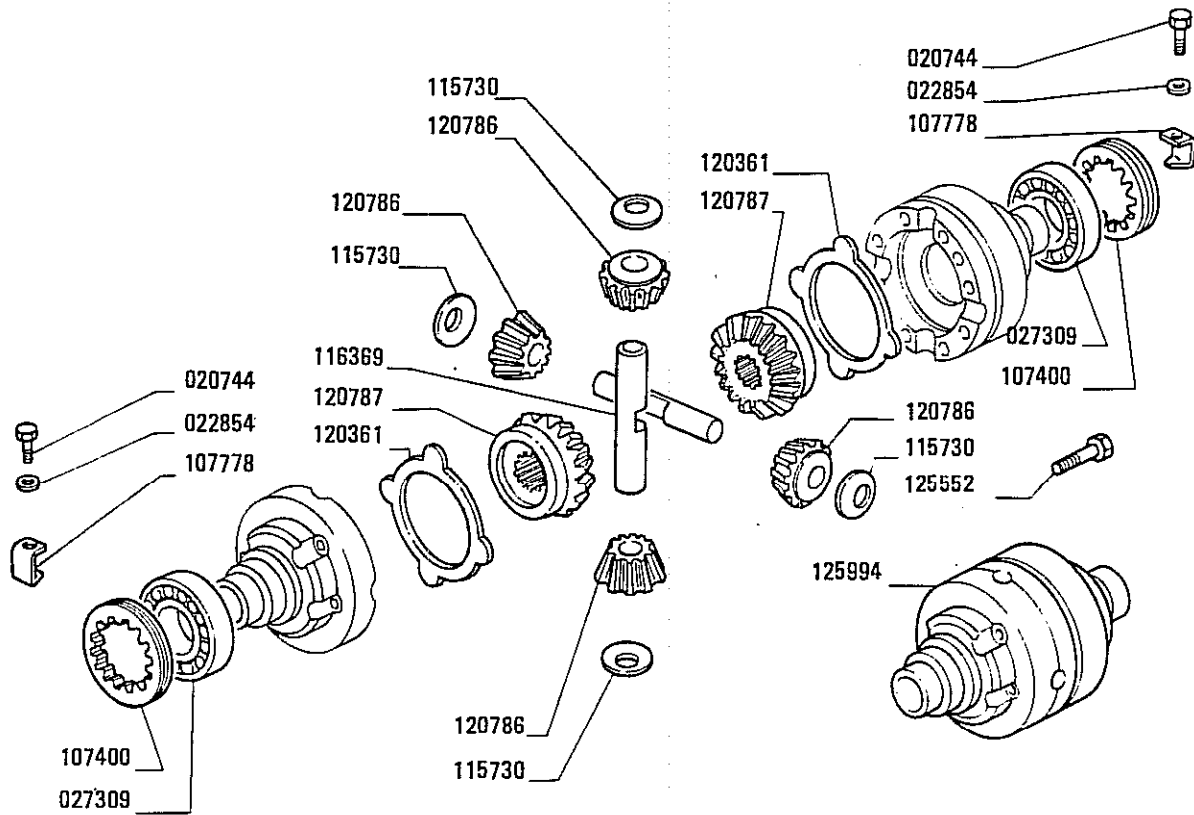

Ref.	Q.ty	Description

Ref.	Q.ty	Description

020744	2	Screw M6x12
022854	2	Washer
027309	2	Bearing 30210
107400	2	Ring nut
107778	2	Locking plate
115730	4	Thrust washer
116369	2	Shaft
120361	2	Thrust plate
120786	4	Gear
120787	2	Side pinion
125552	12	Bolt
125994	1	Housing