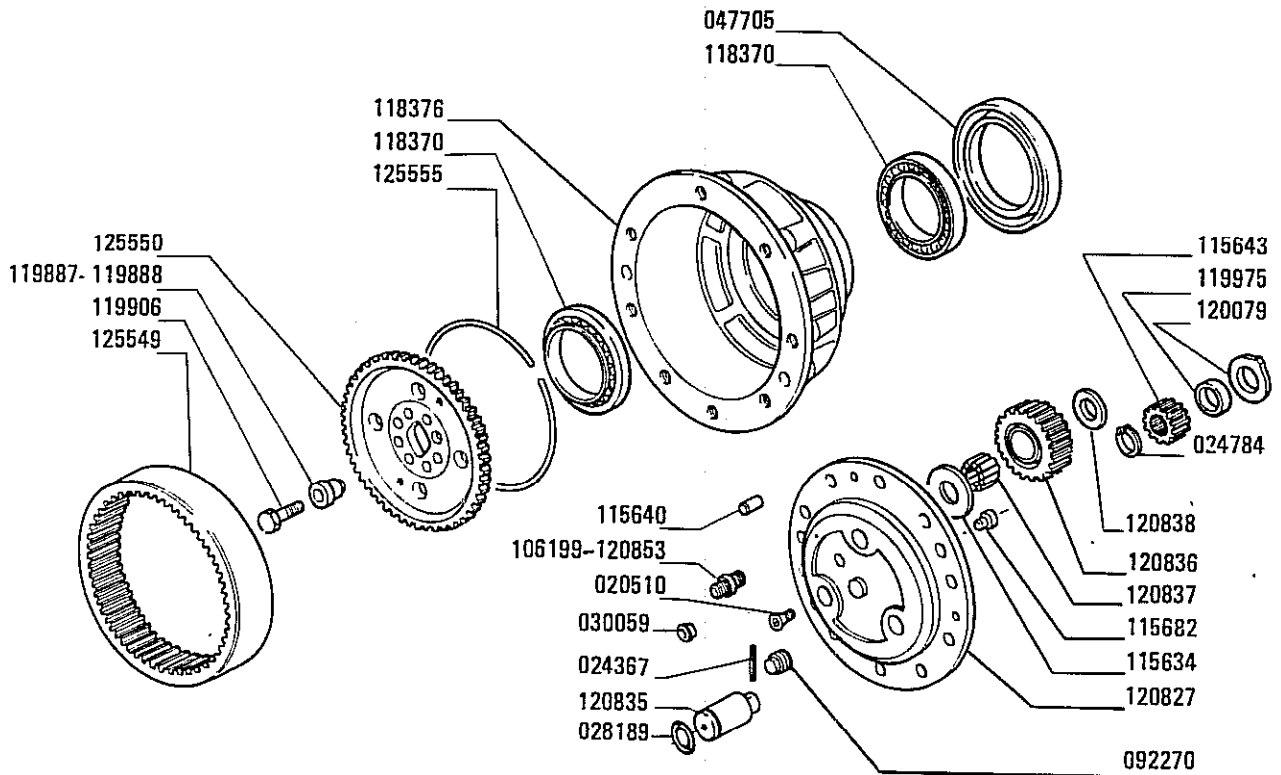

Ref.	Q.ty	Description	Ref.	Q.ty	Description
020744	2	Screw M6x12			
022854	2	Washer			
027309	2	Bearing 30210			
065750	1	Housing (includes part.120783-125552)			
107400	2	Ring nut			
107778	2	Locking plate			
115730	2	Thrust washer			
115731	1	Shaft			
116451	1	Pin			
120361	2	Thrust plate			
120783	2	Bush			
120786	2	Gear			
120787	2	Side pinion			
125552	12	Bolt			

Ref.	Q.ty	Description	Ref.	Q.ty	Description
040821	2	Half shaft			
040822	16	Lockring			
040824	2	Central body			
040825	4	Spider			
040864	2	Half shaft			
126124	2	Drive shaft			

Ref.	Q.ty	Description	Ref.	Q.ty	Description
020510	4	Screw M12x30	125549	2	Crown gear
024784	2	Snap ring	125550	2	Wheel carrier
024789	6	Snap ring	125555	2	Lockring
030059	6	Plug			
047705	2	Oil seal 150x176x16			
065417	2	Planetary assy			
065640	2	Planetary carrier			
092270	2	Drain plug			
106199	12	Stud			
115633	180	Needle bearing			
115634	6	Thrust washer			
115639	6	Shaft			
115640	4	Pin 18x36			
115643	2	Pinion			
115644	6	Planetary gear			
115682	2	Thrust pin			
116458	2	Thrust washer			
118370	4	Bearing			
118376	2	Wheel Hub			
119887	14	Centering bush D.20 mm			
119888	2	Centering bush D.24 mm			
119906	8	Bolt M14x1,5x65			
119975	2	Spacer			
120079	2	Thrust washer			
120853	4	Stud			

Ref.	Q.ty	Description	Ref.	Q.ty	Description
020510	4	Screw M12x30	125549	2	Crown gear
024367	6	Pin 4x36	125550	2	Wheel carrier
024784	2	Snap ring	125555	2	Lockring
028189	6	O. ring 2-216			
030059	6	Plug			
047705	2	Cassette seal			
092270	2	Drain plug			
106199	12	Stud			
115634	6	Thrust washer			
115640	4	Pin 18x36			
115643	2	Pinion			
115682	2	Thrust pin			
118370	4	Bearing			
118376	2	Wheel Hub			
119887	14	Centering bush D.20			
119888	2	Centering bush D.24			
119906	16	Bolt			
119975	2	Spacer			
120079	2	Thrust washer			
120827	2	Planetary carrier			
120835	6	Shaft			
120836	6	Planetary carrier			
120837	180	Needle bearing			
120838	6	Thrust washer			
120853	4	Stud			