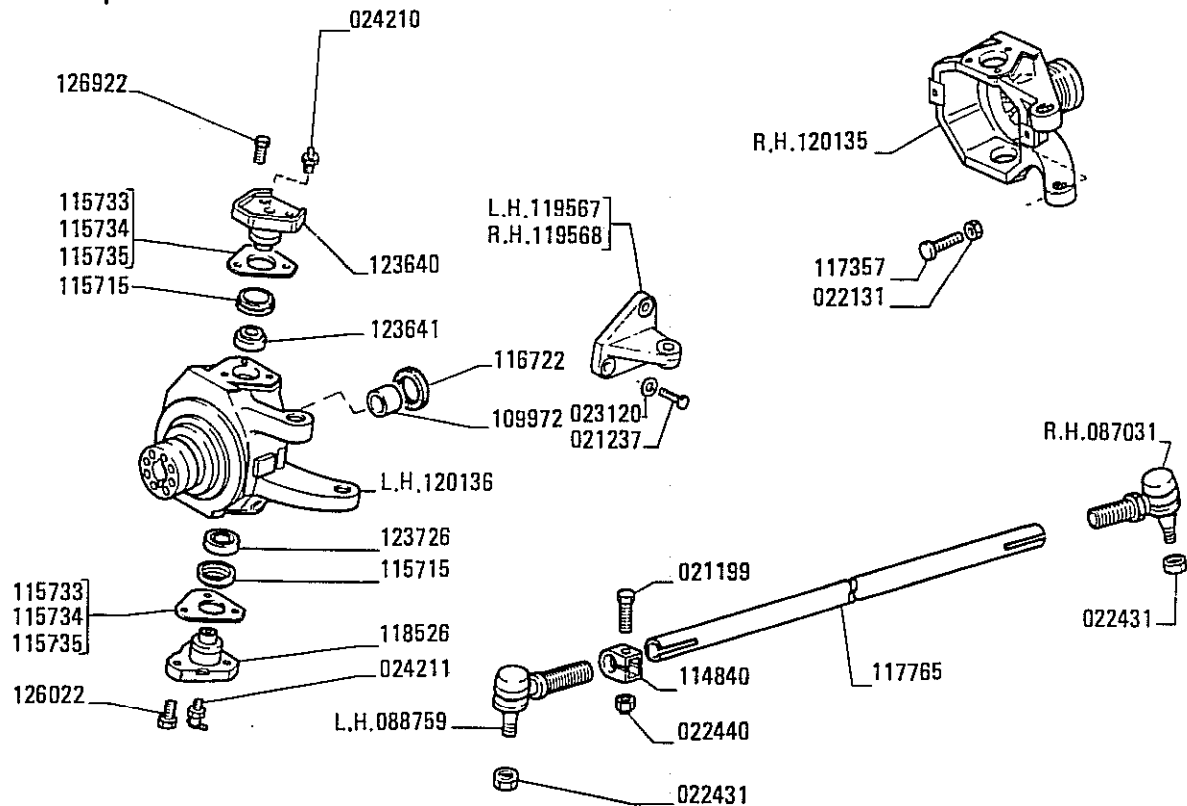

710 CARRARO AXLE REF. 126480 - 126482

Swivel housing and steering cylinder

2.0

MOD.N.3759

Ref.	Q.ty	Description	Ref.	Q.ty	Description
021199	2	Bolt	123641	2	Bush
021237	3	Screw M14x2x35	123726	2	Spherical bearing
022131	4	Nut M14	126922	12	Screw M14x35
022433	2	Nut			
022440	2	Nut			
023120	3	Washer D14			
024210	2	Greaser nipple M6x1			
024211	2	Greaser nipple M6x1 45°			
087031	1	Ball joint R.H.			
088759	1	Ball joint R.H.			
109972	2	Bush			
114840	2	Clamp			
115715	2	Oil seal			
115733	-	Shim Th=0,10mm			
115734	-	Shim Th=0,19mm			
115735	-	Shim Th=0,35mm			
116722	2	Oil seal 35x52x16			
117357	4	Bolt			
117765	1	Cylinder			
118526	2	King pin			
119567	1	Support L.H.			
119568	1	Support R.H.			
120135	1	Swivel housing R.H.			
120136	1	Swivel housing L.H.			
123640	2	King pin