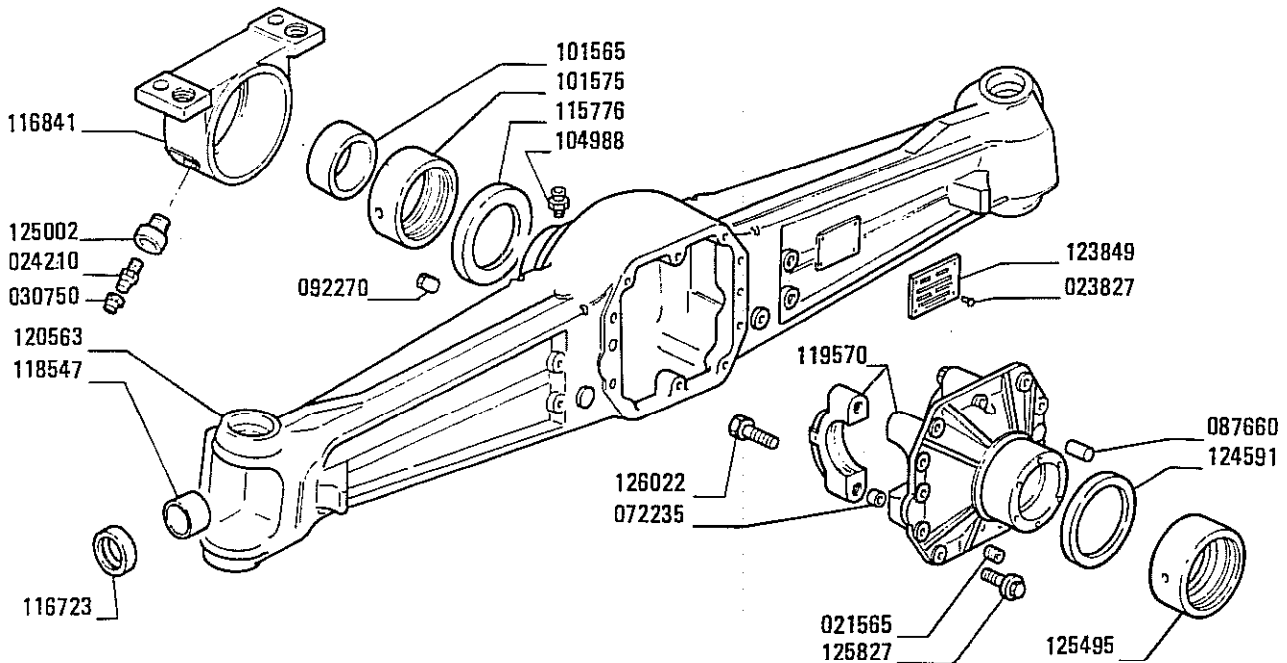

Ref.	Q.ty	Description	Ref.	Q.ty	Description
021565	1	Plug			
023827	4	Rivet D.3,2			
024210	1	Grease nipple M6x1			
030750	1	Plug			
072235	4	Bush			
087660	2	Centering bush			
092270	1	Plug			
101565	1	Inner Bush			
101575	1	Outer Bush			
104988	1	Breather M10x1			
115776	1	Thrust washer			
116723	2	Oil seal 42x62x14			
116841	1	Front support			
118547	2	Bush			
119570	1	Differential support assy			
120563	1	Housing			
123849	1	Plate			
124591	1	Thrust washer			
125002	1	Bolt			
125495	1	Bush			
125827	10	Bolt			
126022	4	Bolt M14x75