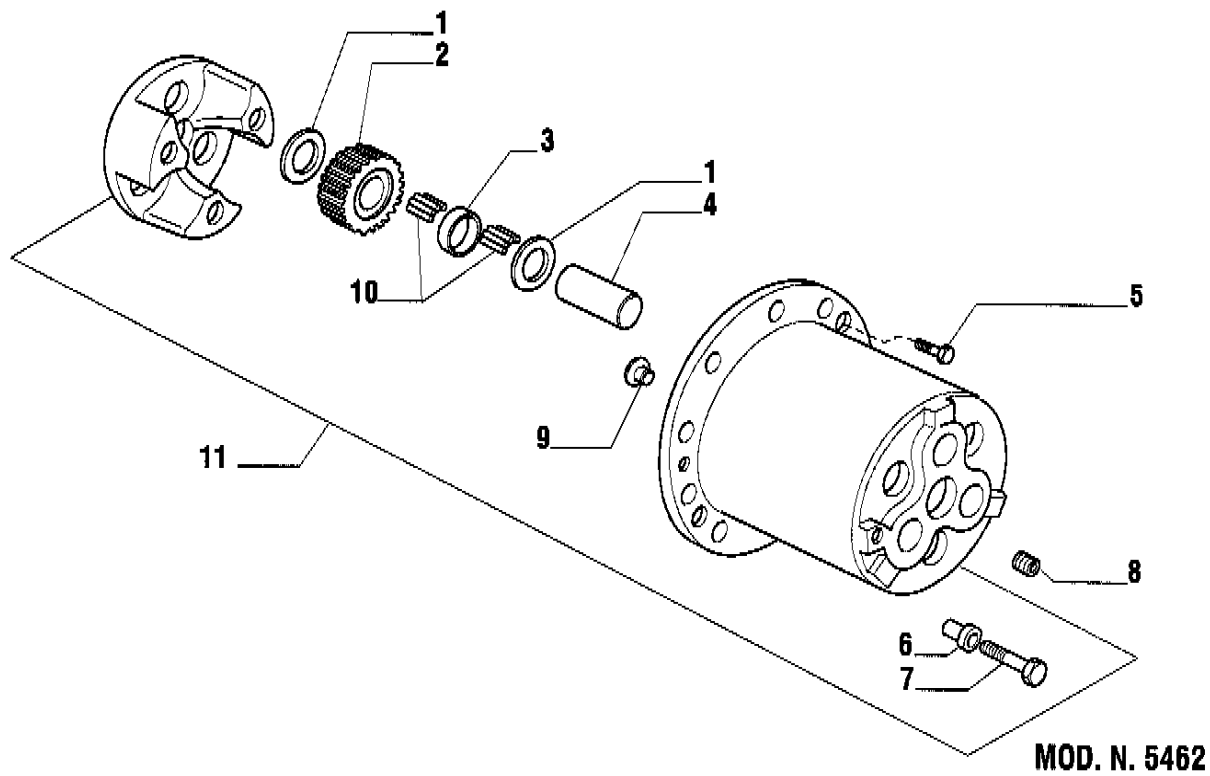

838 LD CARRARO AXLE ref. 128980

Shaft and Wheel Hub

2.1
Up-dated march '96

MOD. N. 4719

Pos.	Ref.	Q.	Description	Pos.	Ref.	Q.	Description
1	025213	2	Oil seal 47x62x7				
2	125057	2	Bush				
3	126978	2	Wheel shaft				
4	047710	2	Cassette seal				
5	125044	2	Ring				
6	119970	4	Bearing				
7	125046	20	Stud				
8	085730	2	Wheel hub				
9	028579	2	O.ring				
10	125040	2	Drive shaft				
11	125189	2	Centering bush D.24				
11	125190	18	Centering bush D.20				
12	119906	20	Bolt M14x1,5x65 (Self locking)				
13	125863	2	Crown gear				
14	125061	2	Ring				
15	127987	2	Wheel carrier				

838 LD CARRARO AXLE ref. 128980

Differential

4.2

MOD. N. 5212 - 5531

Pos.	Ref.	Q.	Description	Pos.	Ref.	Q.	Description
1	066198	1	Differential kit				
2	117171	2	Thrust washer				
3	127907	1	Shaft				
4	133036	2	Thrust washer				
5	125065	2	Centering pin D.14x40				
6	125064	10	Bolt				
7	027367	2	Bearing				
8	125445	2	Ring nut				
9	125033	1	Spacer				
10	127547	1	Housing				
11	066784	1	Differential assy				
12	024430	1	Pin 8x40				
13	124062	2	Bush				

838 LD CARRARO AXLE ref. 128980

Brakes

**5.1
Up-dated march '96**

MOD. N. 4819

Pos.	Ref.	Q.	Description	Pos.	Ref.	Q.	Description
1	129822	2	Side shaft				
2	124773	2	Lockring				
3	024881	2	Snap ring				
4	121059	2	Sleeve				
5	126047	2	Quadring D.266,7x3,4x4,1				
6	126048	2	Quadring D.304,7x3,4x4,1				
7	126054	2	Piston				
8	124786	2	Lockring				
9	119383	2	Brake disc				
10	124014	24	Spring				
11	120132	12	Pin				
12	126008	2	Reaction plate				

838 LD CARRARO AXLE ref. 128980

Epicyclic Reduction Gear

6.1

Pos.	Ref.	Q.	Description	Pos.	Ref.	Q.	Description
1	125060	12	Thrust washer				
2	125053	6	Planetary gear				
3	125048	6	Washer				
4	125089	6	Shaft				
5	020778	4	Screw M8x20				
6	128049	6	Centering bush D.28				
7	125062	6	Screw				
8	082270	2	Oil plug				
9	115682	2	Thrust washer				
10	028298	38,4	Needle bearing (by tens)				
11	125952	2	Carrier assy (includes ref.125062-128049)				