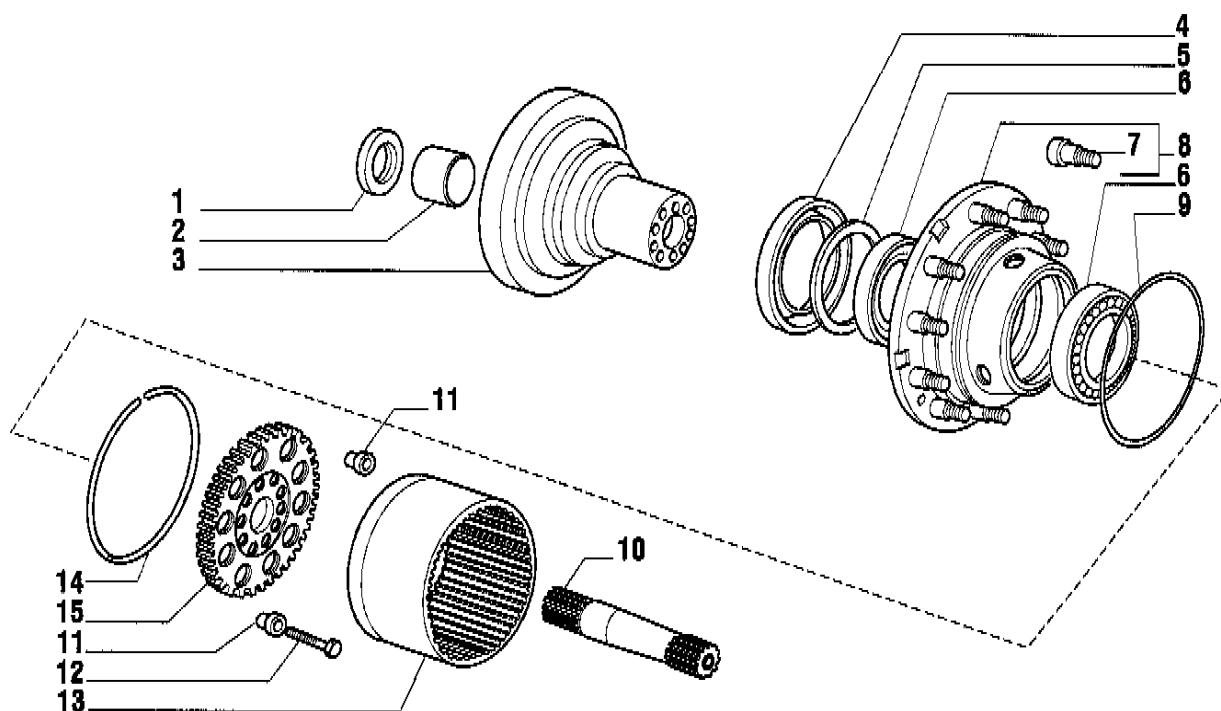

JUNE '97

838 LD FR CARRARO AXLE
REF. 128980 - P2948528W
For "POCLAIN"
Spare Parts List

838 LD FR CARRARO AXLE REF. 128980 - P2948528W

For "POGLAIN"

SPARE PARTS LIST

INDEX OF PAGES

- 1.3 Axle Beam
- 2.1 Shaft and Wheel Hub
- 3.0 Bevel gear/Pinion set
- 4.2 Differential
- 5.1 Brakes
- 6.1 Epicyclic Reduction Gears

838 LD FR CARRARO AXLE ref. 126980**Axle Beam****1.3****MOD. N. 6225-6496**

Pos.	Ref.	Q.ty	Description	Pos.	Ref.	Q.ty	Description
1	126062	1	Axle beam				
2	030765	1	Plug M10x1				
3	121618	1	Extension for breather				
4	116792	2	Breather M10x1				
5	119988	2	Breather support				
6	023279	2	Washer 16x22.7x1.5				
7	028500	4	O.ring				
8	121129	4	Pin D.15x45				
9	021567	2	Plug M16x1.5				
10	127699	20	Bolt M14x75 (Self lock.)				
11	128440	2	Bolt M6x10 (Self lock.)				
12	118975	2	Locking plate				
13	126064	4	Bolt M16x95				
14	094205	4	Centering bush				
15	092270	1	Oil plug M22x1.5				
16	020948	3	Bolt M12x110				
17	122816	2	Washer 22x14x1.5				
18	020778	4	Bolt M8x20				
19	030741	2	Plug M14x1.5				
20	117270	2	Bush 16x13x12				
21	125827	9	Bolt M12x1.75x33				
22	028587	1	O.ring				
23	125442	1	Oil seal ring				
24	123847	1	Cover				
25	021565	1	Plug M22x1.5				
26	125362	1	Differential support				

838 LD CARRARO AXLE ref. 128980

Shaft and Wheel Hub

2.1
Up-dated march '96

MOD. N. 4719

Pos.	Ref.	Q.	Description	Pos.	Ref.	Q.	Description
1	025213	2	Oil seal 47x62x7				
2	125057	2	Bush				
3	126978	2	Wheel shaft				
4	047710	2	Cassette seal				
5	125044	2	Ring				
6	119970	4	Bearing				
7	125046	20	Stud				
8	085730	2	Wheel hub				
9	028579	2	O.ring				
10	125040	2	Drive shaft				
11	125189	2	Centering bush D.24				
11	125190	18	Centering bush D.20				
12	119906	20	Bolt M14x1,5x65 (Self locking)				
13	125863	2	Crown gear				
14	125061	2	Ring				
15	127987	2	Wheel carrier				