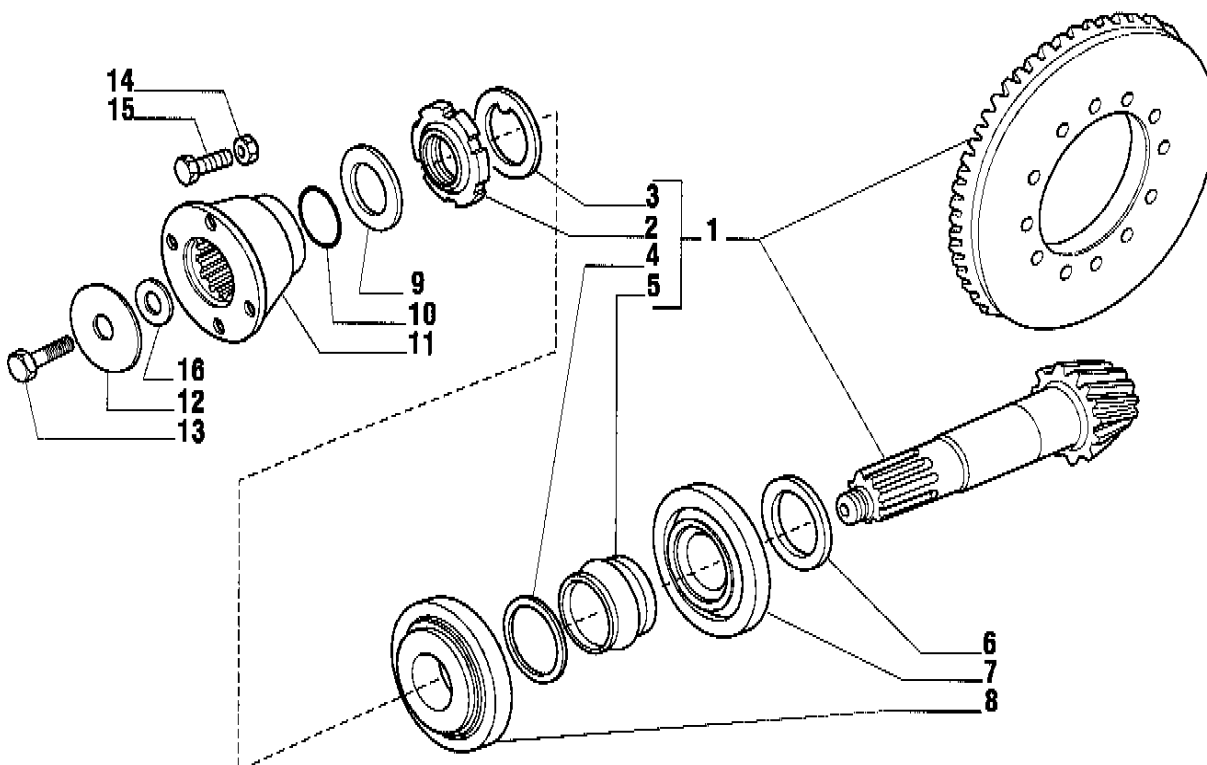

838 LD CARRARO AXLE ref. 128980

Shaft and Wheel Hub

2.1
Up-dated march '96

MOD. N. 4719

Pos.	Ref.	Q.	Description	Pos.	Ref.	Q.	Description
1	025213	2	Oil seal 47x62x7				
2	125057	2	Bush				
3	126978	2	Wheel shaft				
4	047710	2	Cassette seal				
5	125044	2	Ring				
6	119970	4	Bearing				
7	125046	20	Stud				
8	085730	2	Wheel hub				
9	028579	2	O.ring				
10	125040	2	Drive shaft				
11	125189	2	Centering bush D.24				
11	125190	18	Centering bush D.20				
12	119906	20	Bolt M14x1,5x65 (Self locking)				
13	125863	2	Crown gear				
14	125061	2	Ring				
15	127987	2	Wheel carrier				

838 LD CARRARO AXLE ref. 128980

Bevel gear/Pinion set

3.0
Up-dated march '96

Pos.	Ref.	Q.	Description	Pos.	Ref.	Q.	Description
1	065679	1	Bevel gear/pinion set Z=13/37				
2	117140	1	Ring nut				
3	125545	1	Washer				
4	125831	1	Washer				
5	126142	1	Collapsible spacer				
6	121043	-	Shim 2,5mm				
6	121044	-	Shim 2,6mm				
6	121046	-	Shim 2,7mm				
6	121046	-	Shim 2,8mm				
6	121047	-	Shim 2,9mm				
6	121048	-	Shim 3,0mm				
6	113346	-	Shim 3,1mm				
6	113347	-	Shim 3,2mm				
6	113348	-	Shim 3,3mm				
6	113349	-	Shim 3,4mm				
7	027386	1	Bearing				
8	027351	1	Bearing				
9	123430	1	Washer				
10	028557	1	O.ring				
11	123923	1	Flange				
12	123921	1	Washer				
13	123918	1	Bolt M12x1,25x25				
14	022861	4	Washer D.12				
15	021134	4	Bolt M12x1,25x25				
16	123916	-	Shim 0,05mm				
16	123916	-	Shim 0,10mm				
16	123917	-	Shim 0,20mm				

838 LD CARRARO AXLE ref. 128980

Differential

4.2

MOD. N. 5212 - 5531

Pos.	Ref.	Q.	Description	Pos.	Ref.	Q.	Description
1	066198	1	Differential kit				
2	117171	2	Thrust washer				
3	127907	1	Shaft				
4	133036	2	Thrust washer				
5	125065	2	Centering pin D.14x40				
6	125064	10	Bolt				
7	027367	2	Bearing				
8	125445	2	Ring nut				
9	125033	1	Spacer				
10	127547	1	Housing				
11	066784	1	Differential assy				
12	024430	1	Pin 8x40				
13	124062	2	Bush				