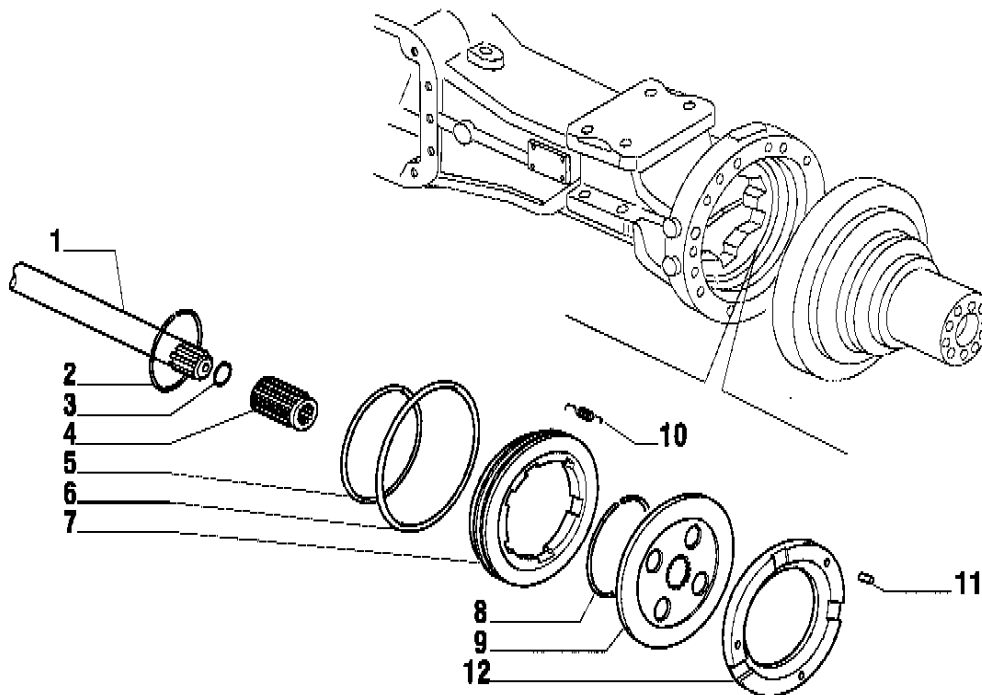

838 LD CARRARO AXLE ref. 128980

Brakes

**5.1
Up-dated march '96**

MOD. N. 4819

Pos.	Ref.	Q.	Description	Pos.	Ref.	Q.	Description
1	129822	2	Side shaft				
2	124773	2	Lockring				
3	024881	2	Snap ring				
4	121059	2	Sleeve				
5	126047	2	Quadring D.266,7x3,4x4,1				
6	126048	2	Quadring D.304,7x3,4x4,1				
7	126054	2	Piston				
8	124786	2	Lockring				
9	119383	2	Brake disc				
10	124014	24	Spring				
11	120132	12	Pin				
12	126008	2	Reaction plate