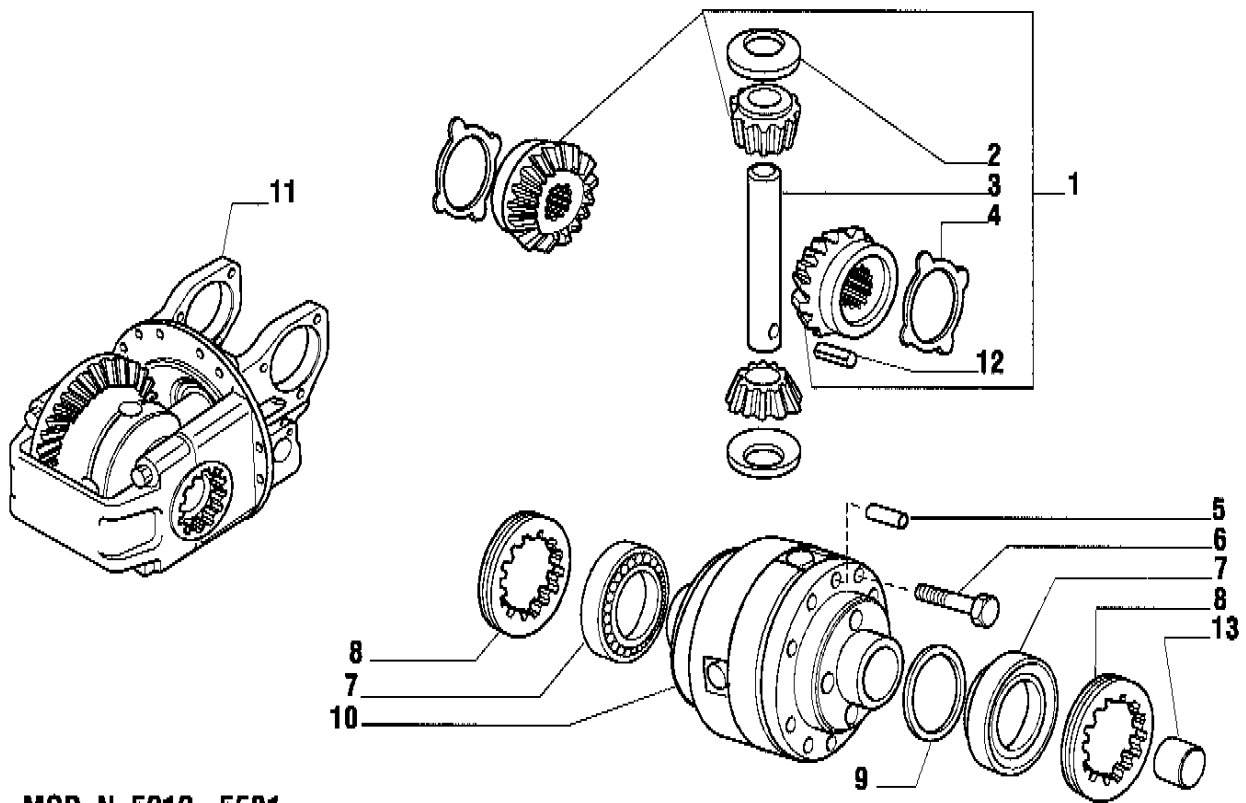

838 LD CARRARO AXLE ref. 128980

Shaft and Wheel Hub

2.1
Up-dated march '96

MOD. N. 4719

Pos.	Ref.	Q.	Description	Pos.	Ref.	Q.	Description
1	025213	2	Oil seal 47x62x7				
2	125057	2	Bush				
3	126978	2	Wheel shaft				
4	047710	2	Cassette seal				
5	125044	2	Ring				
6	119970	4	Bearing				
7	125046	20	Stud				
8	085730	2	Wheel hub				
9	028579	2	O.ring				
10	125040	2	Drive shaft				
11	125189	2	Centering bush D.24				
11	125190	18	Centering bush D.20				
12	119906	20	Bolt M14x1,5x65 (Self locking)				
13	125863	2	Crown gear				
14	125061	2	Ring				
15	127987	2	Wheel carrier				

838 LD CARRARO AXLE ref. 128980

Bevel gear/Pinion set

3.0
Up-dated march '96

Pos.	Ref.	Q.	Description	Pos.	Ref.	Q.	Description
1	065679	1	Bevel gear/pinion set Z=13/37				
2	117140	1	Ring nut				
3	125545	1	Washer				
4	125831	1	Washer				
5	126142	1	Collapsible spacer				
6	121043	-	Shim 2,5mm				
6	121044	-	Shim 2,6mm				
6	121046	-	Shim 2,7mm				
6	121046	-	Shim 2,8mm				
6	121047	-	Shim 2,9mm				
6	121048	-	Shim 3,0mm				
6	113346	-	Shim 3,1mm				
6	113347	-	Shim 3,2mm				
6	113348	-	Shim 3,3mm				
6	113349	-	Shim 3,4mm				
7	027386	1	Bearing				
8	027351	1	Bearing				
9	123430	1	Washer				
10	028557	1	O.ring				
11	123923	1	Flange				
12	123921	1	Washer				
13	123918	1	Bolt M12x1,25x25				
14	022861	4	Washer D.12				
15	021134	4	Bolt M12x1,25x25				
16	123916	-	Shim 0,05mm				
16	123916	-	Shim 0,10mm				
16	123917	-	Shim 0,20mm				

838 LD CARRARO AXLE ref. 128980

Differential

4.2

MOD. N. 5212 - 5531

Pos.	Ref.	Q.	Description	Pos.	Ref.	Q.	Description
1	066198	1	Differential kit				
2	117171	2	Thrust washer				
3	127907	1	Shaft				
4	133036	2	Thrust washer				
5	125065	2	Centering pin D.14x40				
6	125064	10	Bolt				
7	027367	2	Bearing				
8	125445	2	Ring nut				
9	125033	1	Spacer				
10	127547	1	Housing				
11	066784	1	Differential assy				
12	024430	1	Pin 8x40				
13	124062	2	Bush				