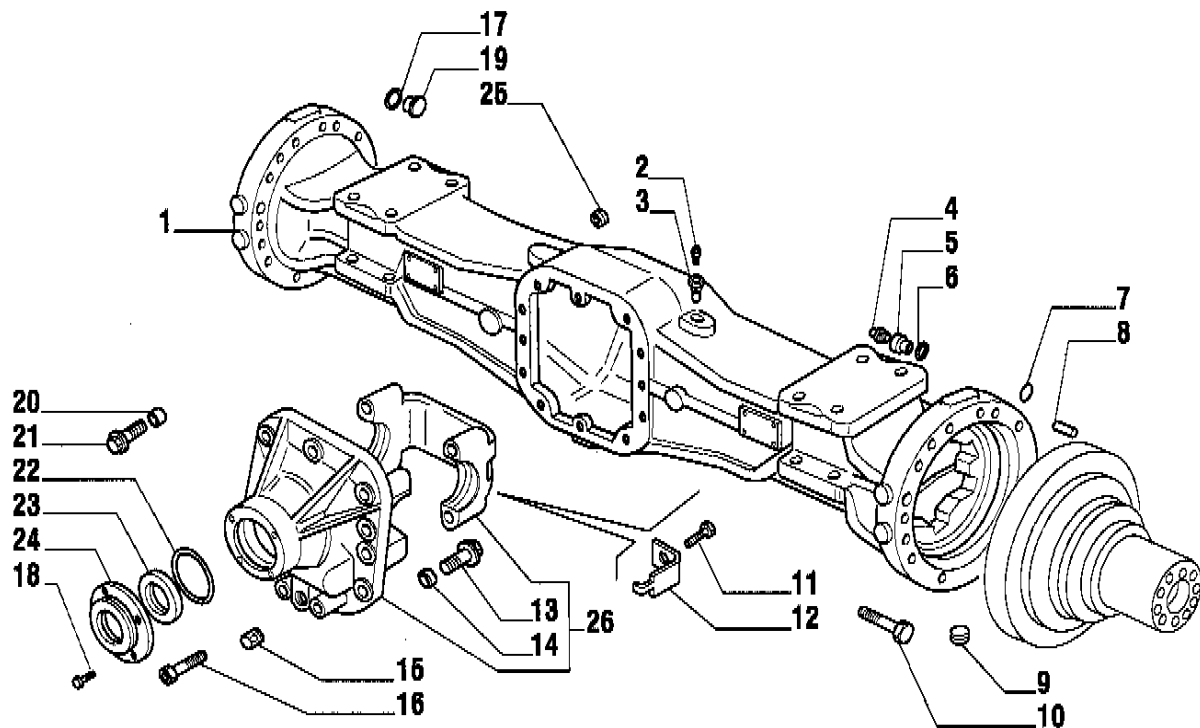

JUNE '97

838 LD FR CARRARO AXLE
REF. 128980 - P2948528W
For "POCLAIN"
Spare Parts List

838 LD FR CARRARO AXLE REF. 128980 - P2948528W

For "POGLAIN"

SPARE PARTS LIST

INDEX OF PAGES

- 1.3 Axle Beam
- 2.1 Shaft and Wheel Hub
- 3.0 Bevel gear/Pinion set
- 4.2 Differential
- 5.1 Brakes
- 6.1 Epicyclic Reduction Gears

838 LD FR CARRARO AXLE ref. 126980**Axle Beam****1.3****MOD. N. 6225-6496**

Pos.	Ref.	Q.ty	Description	Pos.	Ref.	Q.ty	Description
1	126062	1	Axle beam				
2	030765	1	Plug M10x1				
3	121618	1	Extension for breather				
4	116792	2	Breather M10x1				
5	119988	2	Breather support				
6	023279	2	Washer 16x22.7x1.5				
7	028500	4	O.ring				
8	121129	4	Pin D.15x45				
9	021567	2	Plug M16x1.5				
10	127699	20	Bolt M14x75 (Self lock.)				
11	128440	2	Bolt M6x10 (Self lock.)				
12	118975	2	Locking plate				
13	126064	4	Bolt M16x95				
14	094205	4	Centering bush				
15	092270	1	Oil plug M22x1.5				
16	020948	3	Bolt M12x110				
17	122816	2	Washer 22x14x1.5				
18	020778	4	Bolt M8x20				
19	030741	2	Plug M14x1.5				
20	117270	2	Bush 16x13x12				
21	125827	9	Bolt M12x1.75x33				
22	028587	1	O.ring				
23	125442	1	Oil seal ring				
24	123847	1	Cover				
25	021565	1	Plug M22x1.5				
26	125362	1	Differential support				

838 LD CARRARO AXLE ref. 128980

Shaft and Wheel Hub

2.1
Up-dated march '96

MOD. N. 4719

Pos.	Ref.	Q.	Description	Pos.	Ref.	Q.	Description
1	025213	2	Oil seal 47x62x7				
2	125057	2	Bush				
3	126978	2	Wheel shaft				
4	047710	2	Cassette seal				
5	125044	2	Ring				
6	119970	4	Bearing				
7	125046	20	Stud				
8	085730	2	Wheel hub				
9	028579	2	O.ring				
10	125040	2	Drive shaft				
11	125189	2	Centering bush D.24				
11	125190	18	Centering bush D.20				
12	119906	20	Bolt M14x1,5x65 (Self locking)				
13	125863	2	Crown gear				
14	125061	2	Ring				
15	127987	2	Wheel carrier				