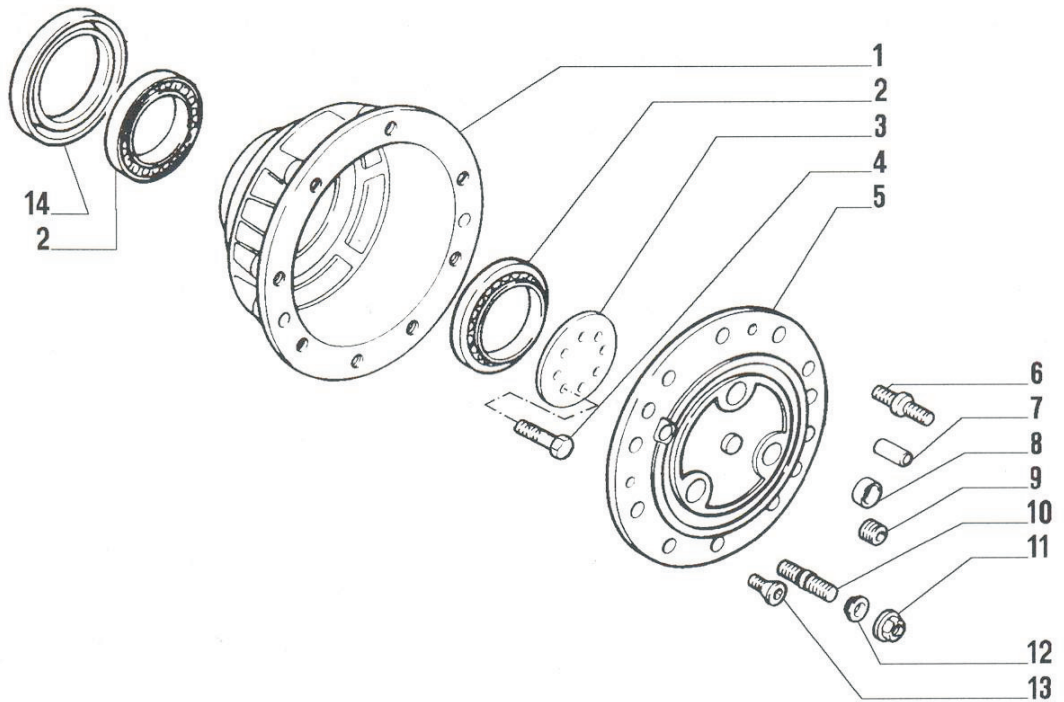

JUNE '96

710-171 CARRARO AXLE REF. 130419
For "MF"
Spare Parts List

710-171 CARRARO AXLE REF. 130419
for "MF"

SPARE PARTS LIST

INDEX OF PAGES

- 1.1 Axle housing
- 2.0 Wheel hub

MOD. N. 4746-4900-5271-5580

Pos.	Ref.	Q.	Description	Pos.	Ref.	Q.	Description
1	130418	1	Axle housing				
2	128633	2	Belleville washer				
3	123641	2	Bearing				
4	133415	2	Plug				
5	123171	2	Plug				
6	126922	12	Bolt M14x2x35 (Self locking)				
7	130465	2	King pin				
8	132668	1	Swivel housing R.H.				
9	130466	2	King pin				
10	022440	2	Nut M16x1,5				
11	114840	2	Clamp				
12	088759	1	Ball joint (L.H. Thread)				
13	021199	2	Bolt M16x1,5x65				
14	123738	1	Tie rod				
15	132672	2	Bush				
16	101035	-	Shim 1mm				
17	020915	6	Bolt M12x20				
18	129875	1	Cover				
19	087031	1	Ball joint (R.H. Thread)				
20	022433	2	Nut M.16x1,5 (Self locking)				
21	119945	1	Swivel housing L.H.				
22	117357	4	Bolt M14x60				
23	132099	1	Bush				
24	123726	2	Spherical bearing				
25	128630	2	Belleville washer				
26	120387	2	Bush 30x145x28				
27	131265	2	Spacer washer				

Pos.	Ref.	Q.ty	Description	Pos.	Ref.	Q.ty	Description
1	118376	2	Wheel hub → 145058 from s/n 874				
2	118370	4	Bearing 37431A/37625				
3	123781	2	Plate				
4	021180	16	Bolt TE M.14x55 5738				
5	115578	2	Planetary carrier				
6	120853	4	Stud with collar				
7	115640	4	Pin D18x36				
8	100008	6	Plug				
9	021565	2	Oil plug				
10	106199	12	Stud				
11	115812	16	Nut DIN 74361/2B				
12	119505	16	Washer				
13	020510	4	Screw M12x30 5933				
14	047705	2	Cassette seal → 047702 from s/n 874				