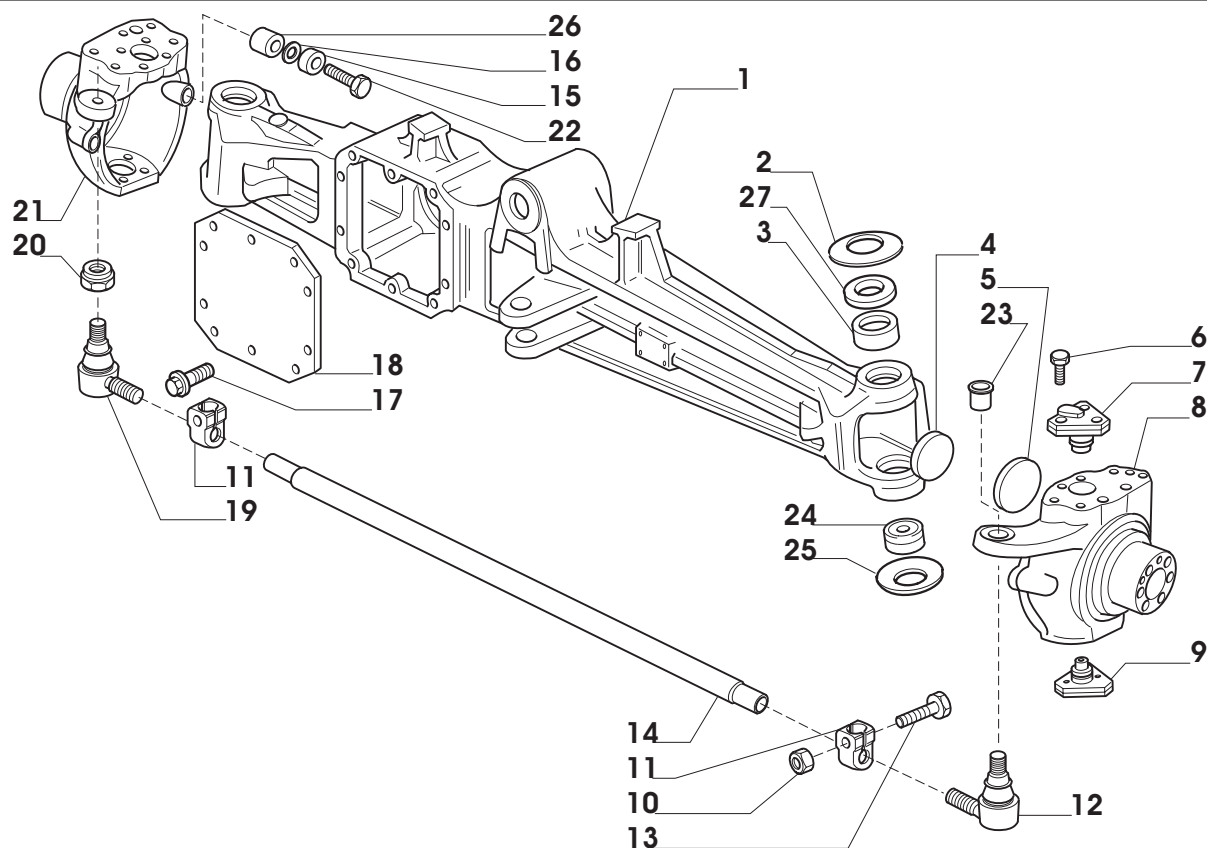

JUNE '96

710-171 CARRARO AXLE REF. 130419
For "MF"
Spare Parts List

710-171 CARRARO AXLE REF. 130419
for "MF"

SPARE PARTS LIST

INDEX OF PAGES

- 1.1 Axle housing
- 2.0 Wheel hub

MOD. N. 4746-4900-5271-5580

Pos.	Ref.	Q.	Description	Pos.	Ref.	Q.	Description
1	130418	1	Axle housing				
2	128633	2	Belleville washer				
3	123641	2	Bearing				
4	133415	2	Plug				
5	123171	2	Plug				
6	126922	12	Bolt M14x2x35 (Self locking)				
7	130465	2	King pin				
8	132668	1	Swivel housing R.H.				
9	130466	2	King pin				
10	022440	2	Nut M16x1,5				
11	114840	2	Clamp				
12	088759	1	Ball joint (L.H. Thread)				
13	021199	2	Bolt M16x1,5x65				
14	123738	1	Tie rod				
15	132672	2	Bush				
16	101035	-	Shim 1mm				
17	020915	6	Bolt M12x20				
18	129875	1	Cover				
19	087031	1	Ball joint (R.H. Thread)				
20	022433	2	Nut M.16x1,5 (Self locking)				
21	119945	1	Swivel housing L.H.				
22	117357	4	Bolt M14x60				
23	132099	1	Bush				
24	123726	2	Spherical bearing				
25	128630	2	Belleville washer				
26	120387	2	Bush 30x145x28				
27	131265	2	Spacer washer				

Pos.	Ref.	Q.ty	Description	Pos.	Ref.	Q.ty	Description
1	118376	2	Wheel hub → 145058 from s/n 874				
2	118370	4	Bearing 37431A/37625				
3	123781	2	Plate				
4	021180	16	Bolt TE M.14x55 5738				
5	115578	2	Planetary carrier				
6	120853	4	Stud with collar				
7	115640	4	Pin D18x36				
8	100008	6	Plug				
9	021565	2	Oil plug				
10	106199	12	Stud				
11	115812	16	Nut DIN 74361/2B				
12	119505	16	Washer				
13	020510	4	Screw M12x30 5933				
14	047705	2	Cassette seal → 047702 from s/n 874				