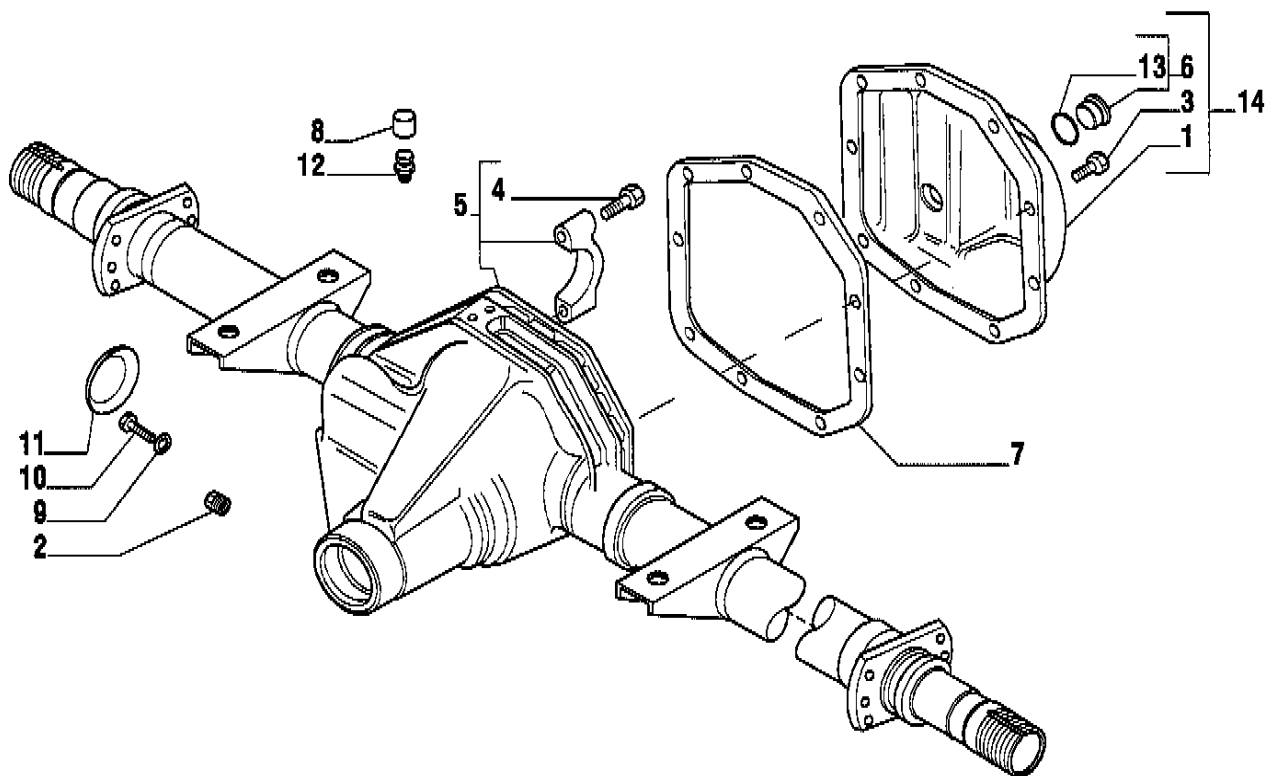

FEBRAUARY '98

**HS 8.06 CARRARO AXLE REF. 131749
For "CASE"
Spare Parts List**

HS 8.06 CARRARO AXLE REF. 131749

For "CASE"

SPARE PARTS LIST

INDEX OF PAGES

- 1.2 Axle housing
- 2.2 Bevel gear/Pinion set
- 3.1 Differential
- 4.1 Wheel hubs

HS 8.06 CARRARO AXLE rif. 131749**Axle housing**

1.2

Up-dated february '98**MOD. N 5330-5643-6021**

Pos.	Ref.	Q.ty	Description	Pos.	Ref.	Q.ty	Description
1	129105	1	Cover				
2	092270	1	Oil plug M22x1,5				
3	020775	9	Bolt M8x12				
4	128511	4	Bolt M12x70 (Self lock.)				
5	134721	1	Axle housing				
6	066344	1	Plug kit				
7	131019	1	Gasket				
8	130532	1	Plug				
9	023281	1	Washer				
10	021052	1	Bolt M16x20				
11	023612	1	Plug D.55				
12	104988	1	Breather M10x1				
13	028609	1	O.ring				
14	066357	1	Kit coperchio supp. Diff.				

HS 8.06 CARRARO AXLE rif. 131749**Wheel hubs**

4.1

**MOD. N 5330**

Pos.	Ref.	Q.ty	Description	Pos.	Ref.	Q.ty	Description
1	023809	2	Plug D.42				
2	131105	2	Flange				
3	021369	2	Screw M6x10 Socket head				
4	022854	2	Spring washer D.6				
5	024488	4	Pin D8x26				
6	021370	28	Bolt M8x25				
7	128548	2	Ring nutM.50				
8	128545	2	Washer				
9	027255	2	Bearing				
10	131739	10	Nut M14x1,5				
11	104781	10	Stud				
12	066060	2	Wheel hub				
13	027257	2	Bearing				
14	128551	2	Bush				
15	028619	2	O.ring				
16	133923	2	Oil seal 75x95x10				
17	131103	1	Half shaft (Short)				
17	131104	1	Half shaft (Long)				