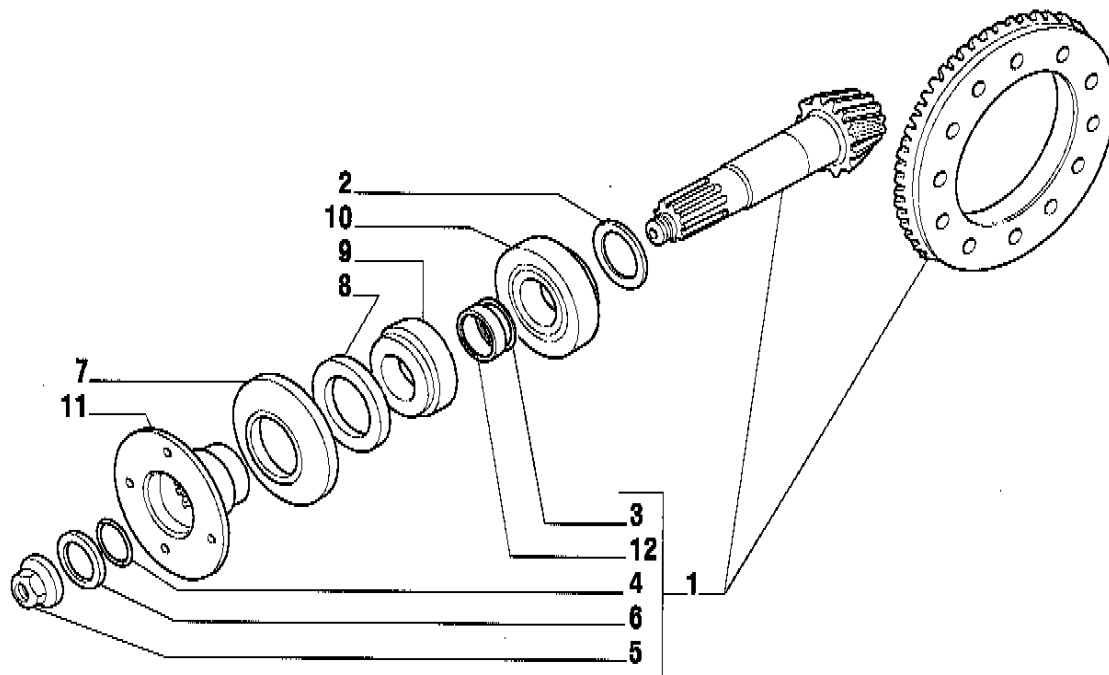

HS 8.06 CARRARO AXLE rif. 131749**Axle housing**

1.2

Up-dated february '98**MOD. N 5330-5643-6021**

Pos.	Ref.	Q.ty	Description	Pos.	Ref.	Q.ty	Description
1	129105	1	Cover				
2	092270	1	Oil plug M22x1,5				
3	020775	9	Bolt M8x12				
4	128511	4	Bolt M12x70 (Self lock.)				
5	134721	1	Axle housing				
6	066344	1	Plug kit				
7	131019	1	Gasket				
8	130532	1	Plug				
9	023281	1	Washer				
10	021052	1	Bolt M16x20				
11	023612	1	Plug D.55				
12	104988	1	Breather M10x1				
13	028609	1	O.ring				
14	066357	1	Kit coperchio supp. Diff.				

HS 8.06 CARRARO AXLE ref. 131749**Bevel gear/Pinion set****2.3****MOD. N. 6207**

Poa.	Ref.	Q.ty	Description	Poa.	Ref.	Q.ty	Description
1	066038	1	Bevel gear/Pinion set Z=8/43				
2	132265	-	Shim 2.50mm				
2	132266	-	Shim 2.60mm				
2	132267	-	Shim 2.70mm				
2	132268	-	Shim 2.80mm				
2	132269	-	Shim 2.90mm				
2	132270	-	Shim 3.00mm				
2	132271	-	Shim 3.10mm				
2	132272	-	Shim 3.20mm				
2	132273	-	Shim 3.30mm				
2	132274	-	Shim 3.40mm				
3	106871	-	Shim 0.10mm				
3	123842	-	Shim 0.25mm				
3	106872	-	Shim 0.30mm				
3	106873	-	Shim 0.50mm				
4	028121	1	O.ring				
5	132190	1	Ring nut				
6	129176	1	Thrust washer D.30.3				
7	128529	1	Cover				
8	128530	1	Oil seal 55x80x10				
9	027349	1	Bearing				
10	027350	1	Bearing				
11	131649	1	Flange				
12	133335	-	Shim 26.50mm				
12	133336	-	Shim 26.53mm				

HS 8.06 CARRARO AXLE rif. 131749**Wheel hubs**

4.1

**MOD. N 5330**

Pos.	Ref.	Q.ty	Description	Pos.	Ref.	Q.ty	Description
1	023809	2	Plug D.42				
2	131105	2	Flange				
3	021369	2	Screw M6x10 Socket head				
4	022854	2	Spring washer D.6				
5	024488	4	Pin D8x26				
6	021370	28	Bolt M8x25				
7	128548	2	Ring nutM.50				
8	128545	2	Washer				
9	027255	2	Bearing				
10	131739	10	Nut M14x1,5				
11	104781	10	Stud				
12	066060	2	Wheel hub				
13	027257	2	Bearing				
14	128551	2	Bush				
15	028619	2	O.ring				
16	133923	2	Oil seal 75x95x10				
17	131103	1	Half shaft (Short)				
17	131104	1	Half shaft (Long)				