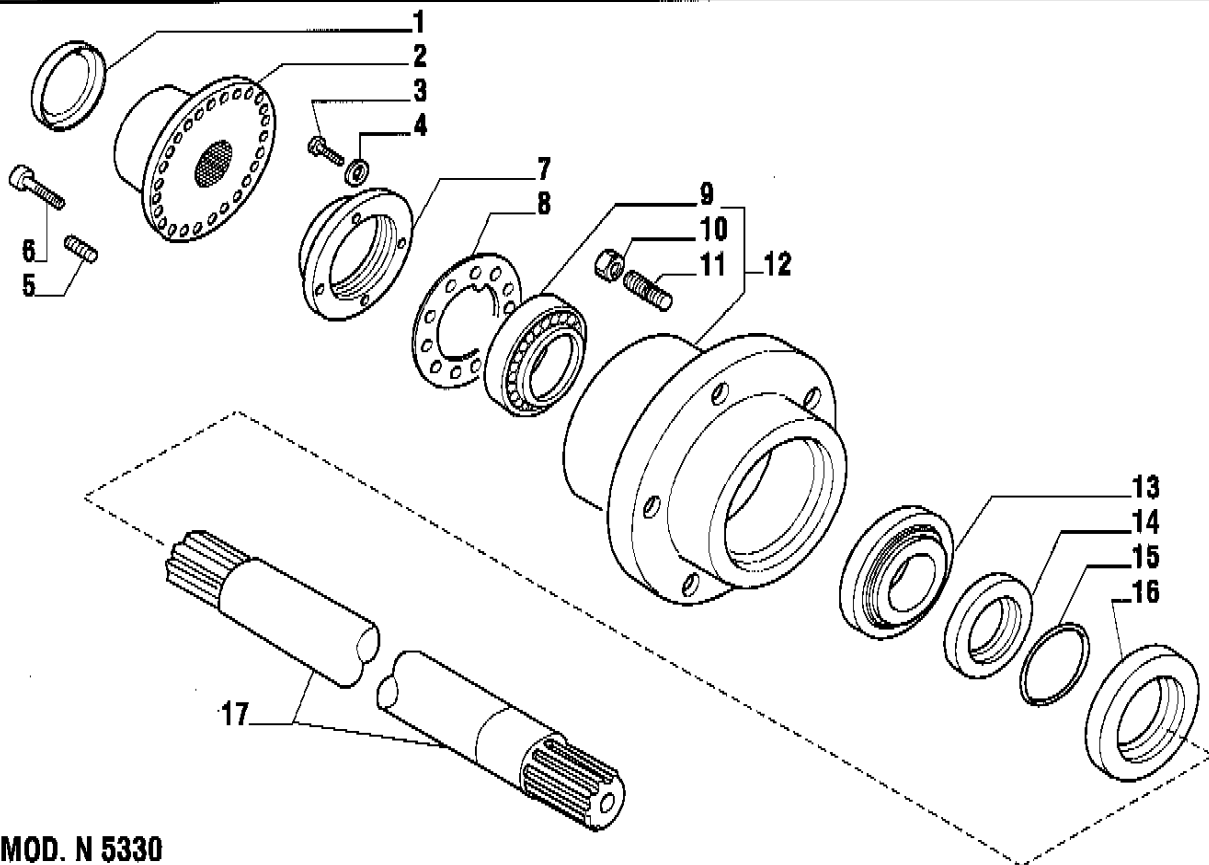

HS 8.06 CARRARO AXLE rif. 131749**Differential**

3.1

Up-dated february '98**MOD. N 5330-5643-5808**

Pos.	Ref.	Q.ty	Description	Pos.	Ref.	Q.ty	Description
1	134400	1	Differential housing				
2	066163	1	Differential kit				
3	128762	4	Thrust washer				
4	134199	-	Shim 4,50 mm				
4	134200	-	Shim 4,60 mm				
4	134201	-	Shim 4,70 mm				
4	134202	-	Shim 4,80 mm				
4	134203	-	Shim 4,90 mm				
4	134204	-	Shim 5,00 mm				
4	134205	-	Shim 5,10 mm				
4	134206	-	Shim 5,20 mm				
4	134207	-	Shim 5,30 mm				
4	134208	-	Shim 5,40 mm				
5	130155	2	Shaft				
6	130156	1	Splider				
7	024469	3	Pin D6x32				
8	110842	2	Plate				
9	110843	10	Drive plate				
10	110844	8	Plate				
11	134399	1	Cover				
12	136003	12	Bolt M12x1,25x30				
13	027309	2	Bearing				
14	130154	1	Shaft				

HS 8.06 CARRARO AXLE rif. 131749**Wheel hubs**

4.1

**MOD. N 5330**

Pos.	Ref.	Q.ty	Description	Pos.	Ref.	Q.ty	Description
1	023809	2	Plug D.42				
2	131105	2	Flange				
3	021369	2	Screw M6x10 Socket head				
4	022854	2	Spring washer D.6				
5	024488	4	Pin D8x26				
6	021370	28	Bolt M8x25				
7	128548	2	Ring nutM.50				
8	128545	2	Washer				
9	027255	2	Bearing				
10	131739	10	Nut M14x1,5				
11	104781	10	Stud				
12	066060	2	Wheel hub				
13	027257	2	Bearing				
14	128551	2	Bush				
15	028619	2	O.ring				
16	133923	2	Oil seal 75x95x10				
17	131103	1	Half shaft (Short)				
17	131104	1	Half shaft (Long)				