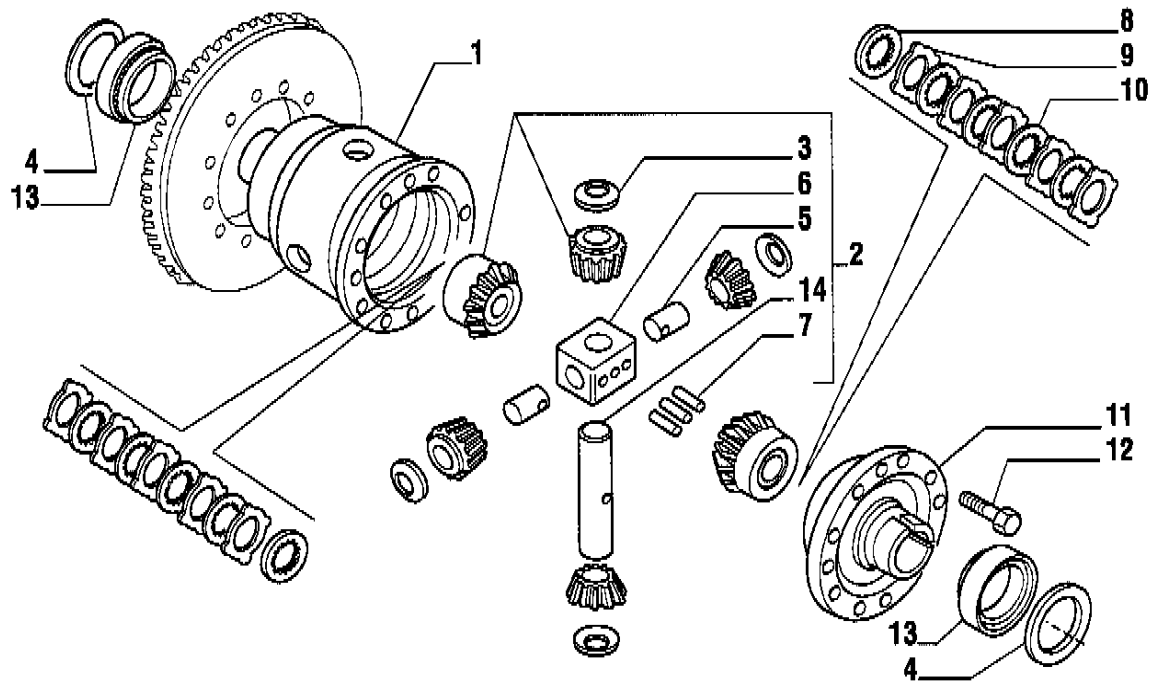

HS 8.06 CARRARO AXLE rif. 131749

Differential

3.1

Up-dated february '98

MOD. N 5330-5643-5808

Pos.	Ref.	Q.ty	Description	Pos.	Ref.	Q.ty	Description
1	134400	1	Differential housing				
2	066163	1	Differential kit				
3	128762	4	Thrust washer				
4	134199	-	Shim 4,50 mm				
4	134200	-	Shim 4,60 mm				
4	134201	-	Shim 4,70 mm				
4	134202	-	Shim 4,80 mm				
4	134203	-	Shim 4,90 mm				
4	134204	-	Shim 5,00 mm				
4	134205	-	Shim 5,10 mm				
4	134206	-	Shim 5,20 mm				
4	134207	-	Shim 5,30 mm				
4	134208	-	Shim 5,40 mm				
5	130155	2	Shaft				
6	130156	1	Splider				
7	024469	3	Pin D6x32				
8	110842	2	Plate				
9	110843	10	Drive plate				
10	110844	8	Plate				
11	134399	1	Cover				
12	136003	12	Bolt M12x1,25x30				
13	027309	2	Bearing				
14	130154	1	Shaft