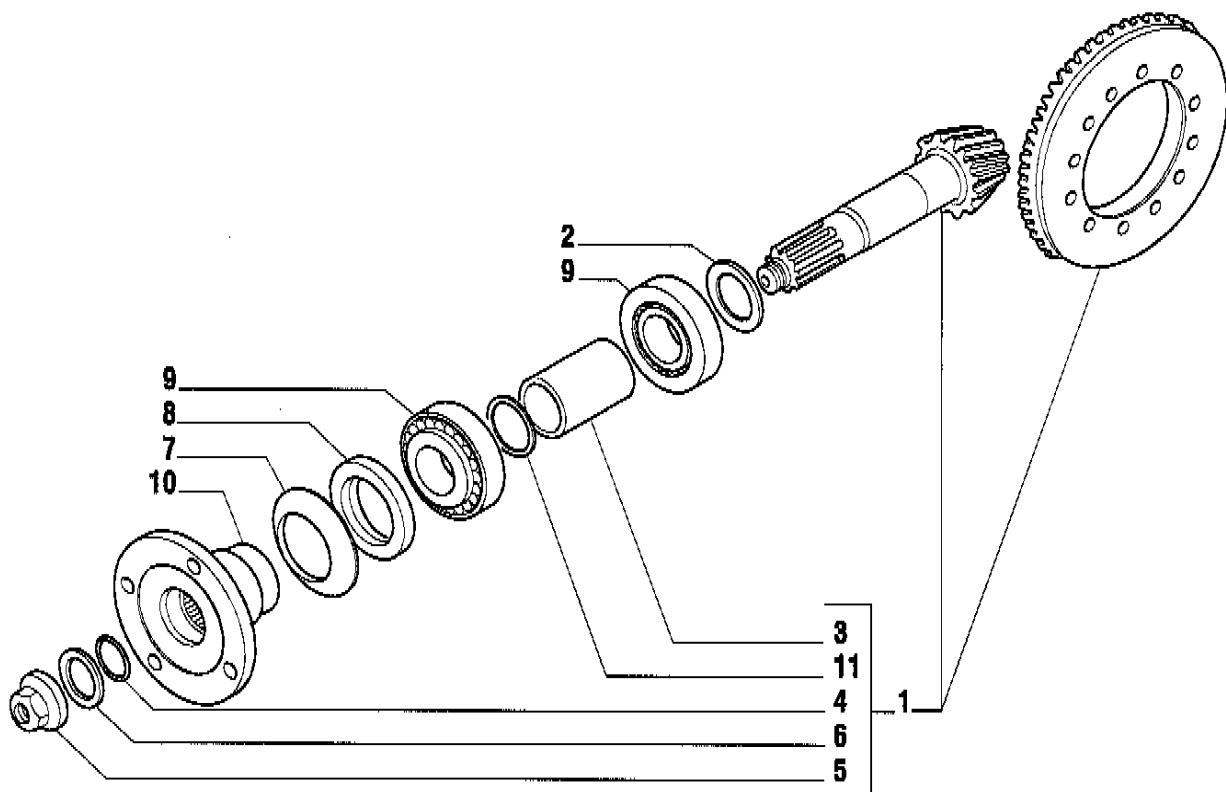

HS 6.06 CARRARO AXLE ref. 133108

Bevel gear/Pinion set

4.2

MOD. N. 6207

Pos.	Ref.	Q.ty	Description	Pos.	Ref.	Q.ty	Description
1	066129	1	Bevel gear/pinion set Z=8/43				
2	132265	-	Shim 2.50 mm				
2	132266	-	Shim 2.60 mm				
2	132267	-	Shim 2.70 mm				
2	132268	-	Shim 2.80 mm				
2	132269	-	Shim 2.90 mm				
2	132270	-	Shim 3.00 mm				
2	132271	-	Shim 3.10 mm				
2	132272	-	Shim 3.20 mm				
2	132273	-	Shim 3.30 mm				
2	132274	-	Shim 3.40 mm				
2	027350	2	Bearing				
3	134482	-	Shim 70.00 mm				
3	134483	-	Shim 70.025 mm				
4	028125	1	O.ring				
5	132190	1	Ring nut				
6	132110	1	Thrust washer				
7	134499	1	Cup				
8	132052	1	Oil seal 60x90x13				
9	027350	2	Bearing				
10	134490	1	Flange				
11	133358	-	Shim 0.10mm				
11	134481	-	Shim 0.25mm				
11	133380	-	Shim 0.50mm