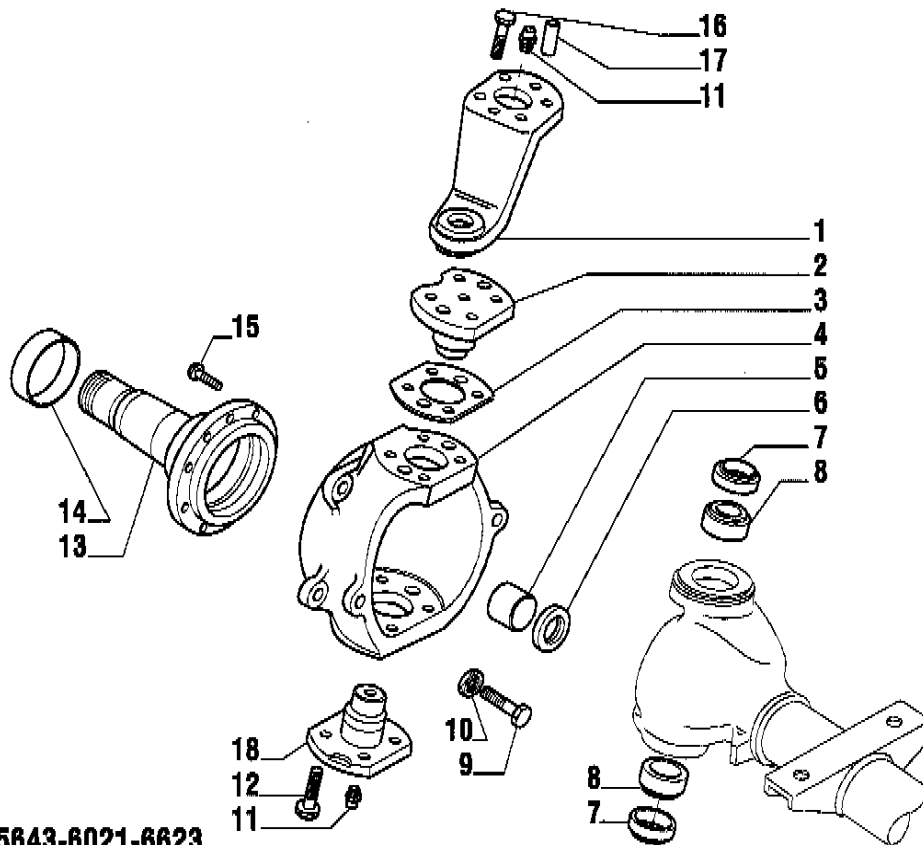

**MAY '97**

**HS 6.06 CARRARO AXLE ref. 133108  
For "CASE"  
Spare Parts List**

**HS 6.06 CARRARO AXLE ref. 133108**

**For "CASE"**

**SPARE PARTS LIST**

**INDEX OF PAGES**

1.2	Axle housing
2.1	Swivel housing
3.0	Steering cylinder
4.2	Bevel gear/Pinion set
5.2	Drive shafts
6.0	Differential
7.1	Wheel hubs

**HS 6.06 CARRARO AXLE ref. 133108****Axle housing**

1.2

**MOD. N. 5643-6021**

Pos.	Ref.	Q.ty	Description	Pos.	Ref.	Q.ty	Description
1	130532	1	Protection cover				
2	104988	1	Breather M10x1				
3	131019	1	Gasket				
4	128511	4	Bolt M12x70 (Self locking)				
5	092270	1	Oil plug M22x1.5				
6	020775	9	Bolt M8x12 (Self locking)				
7	129105	1	Cover				
8	134410	1	Axle housing				
9	118674	2	Oil seal 35x50x10				
10	028809	1	O.ring				
11	133138	1	Spacer				
12	122832	3	Stud				
13	022414	3	Nut M12x1.25 (Self locking)				
14	066344	1	Plug kit				

**HS 6.06 CARRARO AXLE ref. 133108****Swivel housing****2.1****MOD. N. 5643-6021-6623**

Pos.	Ref.	Q.ty	Description	Pos.	Ref.	Q.ty	Description
1	133216	1	Steering arm RH				
1	133217	1	Steering arm LH				
2	131771	2	King pin				
3	133139	-	Shlm 0.10mm				
3	133140	-	Shlm 0.19mm				
3	133141	-	Shlm 0.35mm				
4	133143	2	Swivel housing				
5	129019	2	Bush				
6	025146	2	Oil seal 35x47x7				
7	115715	4	Oil seal				
8	132278	4	Bearing				
9	117437	2	Screw				
10	022123	2	Nut M.12				
11	024210	4	Greaser nipple M6x1				
12	131829	8	Screw M14x30 (Self-locking)				
13	131967	2	Axe				
14	129163	2	Wear ring				
15	127922	20	Bolt M10x25 (Self-locking)				
16	125828	8	Bolt M14x2x40				
17	125066	4	Centering pin D.14x40				
18	136276	2	King pin				