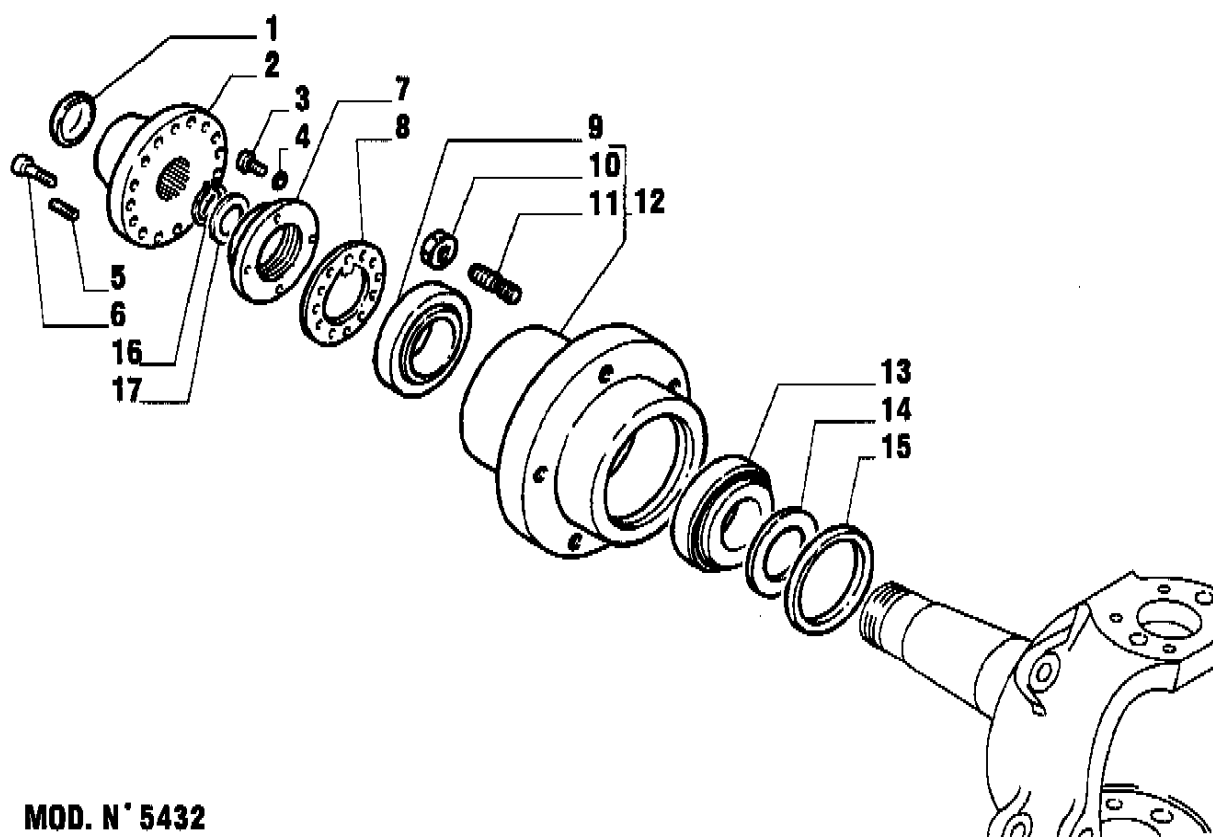

1	134400	1	Differential housing				
2	128762	4	Thrust washer				
3	130155	2	Shaft				
4	130156	1	Spider				
5	024469	3	Pin D6x32				
6	110842	2	Plate				
7	110643	10	Drive plate				
8	110644	8	Plate				
9	134399	1	Cover				
10	136003	12	Bolt M12x1,25x30				
11	027309	2	Bearing				
12	134189	-	Shim 4.50 mm				
12	134200	-	Shim 4.60 mm				
12	134201	-	Shim 4.70 mm				
12	134202	-	Shim 4.80 mm				
12	134203	-	Shim 4.90 mm				
12	134204	-	Shim 5.00 mm				
12	134205	-	Shim 5.10 mm				
12	134206	-	Shim 5.20 mm				
12	134207	-	Shim 5.30 mm				
12	134208	-	Shim 5.40 mm				
13	066281	1	Differential kit				
14	130154	1	Shaft				

**HS 6.06CARRARO AXLE REF.133108****Half shafts****6.0**

Pos.	Ref.	Q.ty	Description	Pos.	Ref.	Q.ty	Description
1	133099	1	Drive shaft LH				
1	133100	1	Drive shaft RH				
2	046276	1	Half shaft, diff. side (For 133100)				
2	046277	1	Half shaft, diff. side (For.133099)				
3	046272	2	Central body				
4	046270	4	Spider				
5	046275	2	Half shaft,wheel side				

**HS 6.06CARRARO AXLE REF.133108****Wheel hubs**

7.1

**MOD. N' 5432**

Pos.	Ref.	Q.ty	Description	Pos.	Ref.	Q.ty	Description
1	023609	2	Plug D.42				
2	131105	2	Flange				
3	021369	2	Screw Socket head M6x10				
4	022854	2	Spring washer D.6				
5	024488	4	Pin D8x26				
6	021370	28	Bolt M8x25				
7	128546	2	Ring nut M.50				
8	128545	2	Washer				
9	027255	2	Bearing				
10	131739	10	Nut M14x1,5				
11	104781	10	Stud				
12	066060	2	Wheel hub				
13	027257	2	Bearing				
14	128749	2	Spacer				
15	133923	2	Oil seal				
16	024789	2	Snap ring D.34				
17	133106	2	Thrust washer				