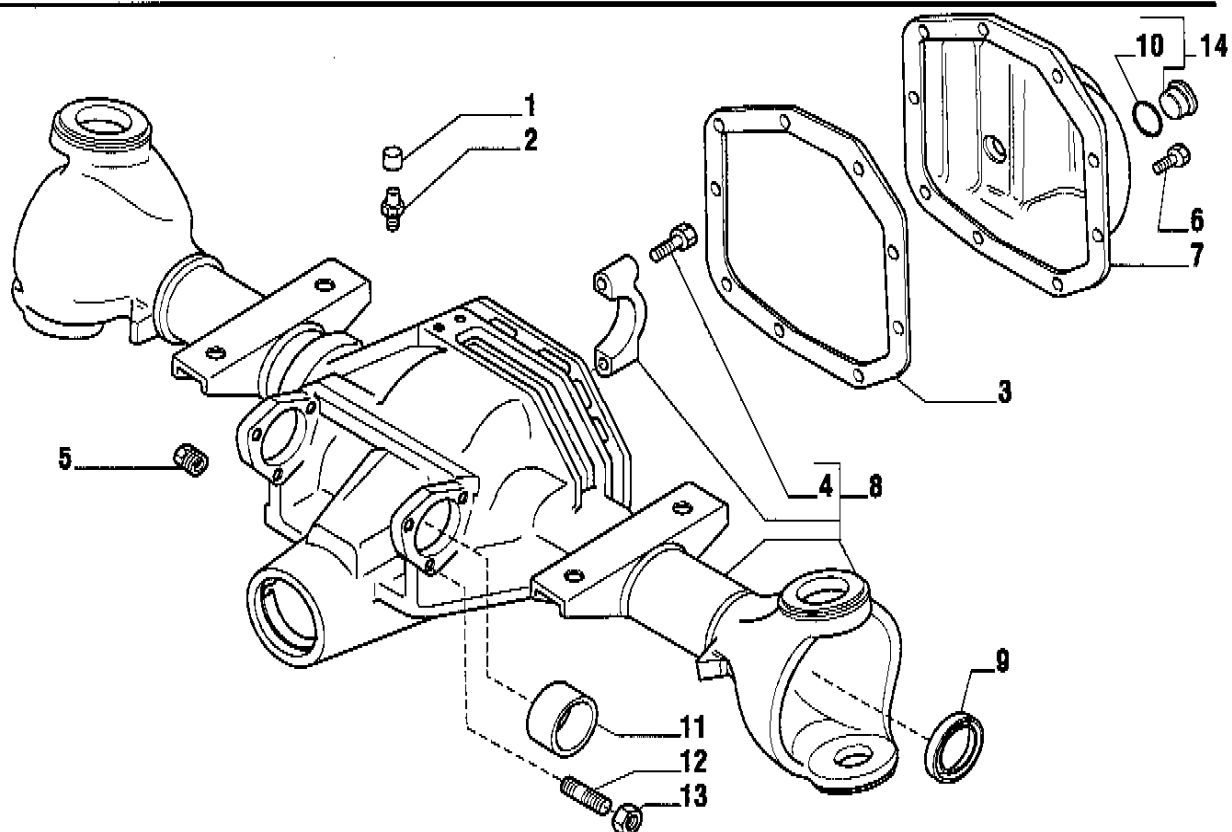

**MAY '97**

**HS 6.06 CARRARO AXLE ref. 133108  
For "CASE"  
Spare Parts List**

**HS 6.06 CARRARO AXLE ref. 133108**

**For "CASE"**

**SPARE PARTS LIST**

**INDEX OF PAGES**

1.2	Axle housing
2.1	Swivel housing
3.0	Steering cylinder
4.2	Bevel gear/Pinion set
5.2	Drive shafts
6.0	Differential
7.1	Wheel hubs

**HS 6.06 CARRARO AXLE ref. 133108****Axle housing**

1.2

**MOD. N. 5643-6021**

Pos.	Ref.	Q.ty	Description	Pos.	Ref.	Q.ty	Description
1	130532	1	Protection cover				
2	104988	1	Breather M10x1				
3	131019	1	Gasket				
4	128511	4	Bolt M12x70 (Self locking)				
5	092270	1	Oil plug M22x1.5				
6	020775	9	Bolt M8x12 (Self locking)				
7	129105	1	Cover				
8	134410	1	Axle housing				
9	118674	2	Oil seal 35x50x10				
10	028809	1	O.ring				
11	133138	1	Spacer				
12	122832	3	Stud				
13	022414	3	Nut M12x1.25 (Self locking)				
14	066344	1	Plug kit				

**HS 6.06 CARRARO AXLE ref. 133108****Swivel housing****2.1****MOD. N. 5643-6021-6623**

Pos.	Ref.	Q.ty	Description	Pos.	Ref.	Q.ty	Description
1	133216	1	Steering arm RH				
1	133217	1	Steering arm LH				
2	131771	2	King pin				
3	133139	-	Shlm 0.10mm				
3	133140	-	Shlm 0.19mm				
3	133141	-	Shlm 0.35mm				
4	133143	2	Swivel housing				
5	129019	2	Bush				
6	025146	2	Oil seal 35x47x7				
7	115715	4	Oil seal				
8	132278	4	Bearing				
9	117437	2	Screw				
10	022123	2	Nut M.12				
11	024210	4	Greaser nipple M6x1				
12	131829	8	Screw M14x30 (Self-locking)				
13	131967	2	Axe				
14	129163	2	Wear ring				
15	127922	20	Bolt M10x25 (Self-locking)				
16	125828	8	Bolt M14x2x40				
17	125066	4	Centering pin D.14x40				
18	136276	2	King pin				