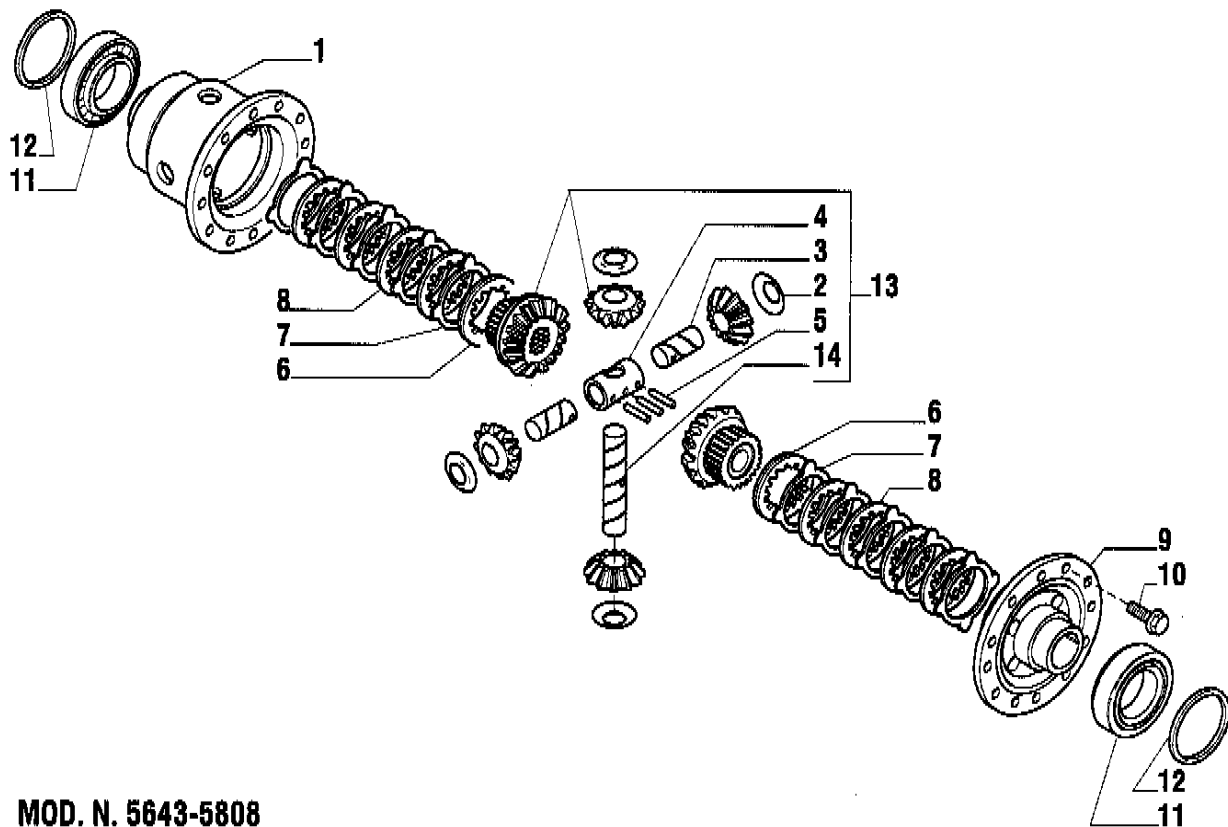

HS 6.06 CARRARO AXLE ref. 133108

Differential

5.2

MOD. N. 5643-5808

Pos.	Ref.	Q.ty	Description	Pos.	Ref.	Q.ty	Description

1	134400	1	Differential housing				
2	128762	4	Thrust washer				
3	130155	2	Shaft				
4	130156	1	Spider				
5	024469	3	Pin D6x32				
6	110842	2	Plate				
7	110643	10	Drive plate				
8	110644	8	Plate				
9	134399	1	Cover				
10	136003	12	Bolt M12x1,25x30				
11	027309	2	Bearing				
12	134189	-	Shim 4.50 mm				
12	134200	-	Shim 4.60 mm				
12	134201	-	Shim 4.70 mm				
12	134202	-	Shim 4.80 mm				
12	134203	-	Shim 4.90 mm				
12	134204	-	Shim 5.00 mm				
12	134205	-	Shim 5.10 mm				
12	134206	-	Shim 5.20 mm				
12	134207	-	Shim 5.30 mm				
12	134208	-	Shim 5.40 mm				
13	066281	1	Differential kit				
14	130154	1	Shaft