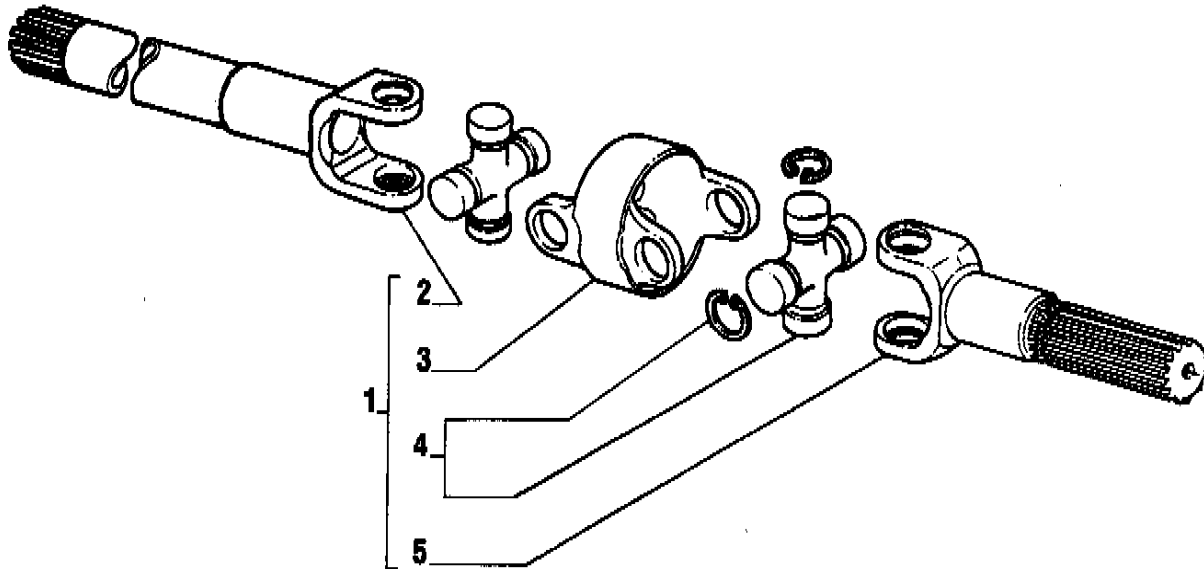

HS 6.06CARRARO AXLE REF.133108

Half shafts

6.0

Pos.	Ref.	Q.ty	Description	Pos.	Ref.	Q.ty	Description
1	133099	1	Drive shaft LH				
1	133100	1	Drive shaft RH				
2	046276	1	Half shaft, diff. side (For 133100)				
2	046277	1	Half shaft, diff. side (For.133099)				
3	046272	2	Central body				
4	046270	4	Spider				
5	046275	2	Half shaft,wheel side