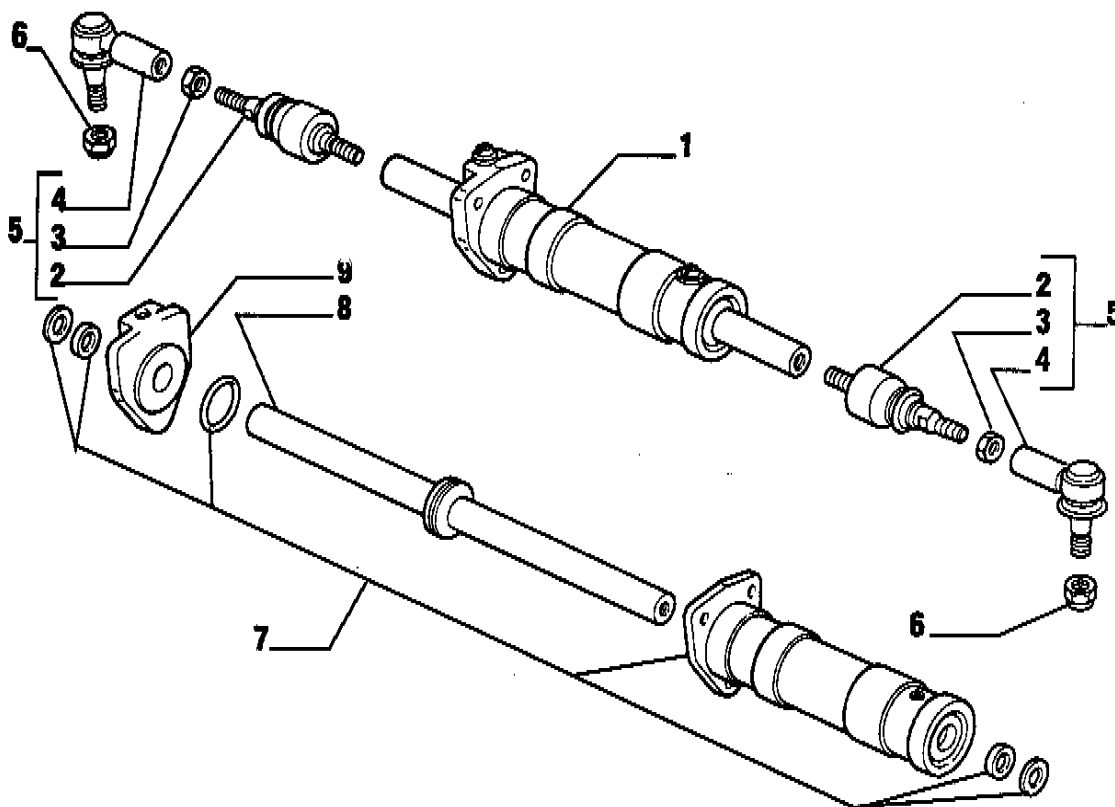

HS 6.06CARRARO AXLE REF.133108

Steering cylinder

3.0

Update november '95

Pos.	Ref.	Q.ty	Description	Pos.	Ref.	Q.ty	Description

1	133160	1	Steering cylinder				
2	049028	2	Ball joint				
3	022183	2	Nut M18x1,5				
4	048975	2	Steering arm				
5	130895	2	Steering arm asy				
6	022437	2	Nut M18x1,5 (Self locking)				
7	049132	1	Oil seal kit				
8	049133	1	Rod				
9	049131	1	Cylinder head