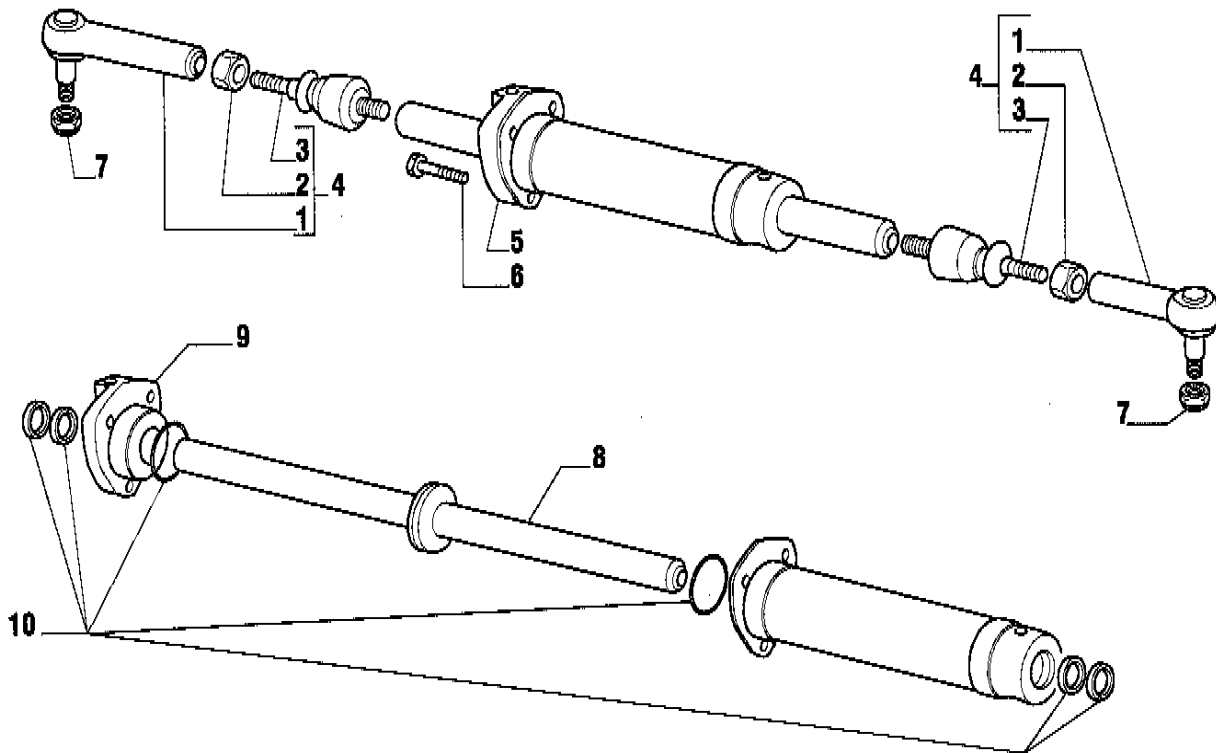

HS 6.06 CARRARO AXLE ref. 134379**Axle housing**

1.2

**MOD. N. 5643-6021**

Pos.	Ref.	Q.ty	Description	Pos.	Ref.	Q.ty	Description
1	131019	1	Gasket				
2	130532	1	Plug				
3	104988	1	Breather M10x1				
4	128511	4	Bolt M12x70 (Self locking)				
5	129105	1	Cover				
6	134407	1	Axle housing				
7	092270	1	Oil plug M22x1,5				
8	020775	9	Bolt M8x12 (Self locking)				
9	129019	2	Bush				
10	118674	2	Oil seal 35x50x10				
11	028609	1	O.ring				
12	066344	1	Plug kit				

HS 6.06 CARRARO AXLE ref. 134379**Swivel housing****2.1****MOD. N. 5643-6021**

Pos.	Ref.	Q.ty	Description	Pos.	Ref.	Q.ty	Description
1	133216	1	Steering arm RH				
1	133217	1	Steering arm LH				
2	131771	2	King pin				
3	133139	-	Shim 0.10mm				
3	133140	-	Shim 0.19mm				
3	133141	-	Shim 0.35mm				
4	133143	2	Swivel housing				
5	129019	2	Bush				
6	025146	2	Oil seal 35x47x7				
7	115715	4	Oil seal				
8	132278	4	Bearing				
9	118453	2	Screw M12x1.75x60				
10	022123	2	Nut M.12				
11	024210	4	Greaser nipple M6x1				
12	131829	8	Screw M14x30 (Self-locking)				
13	131967	2	Axe				
14	129183	2	Wear ring				
15	127922	20	Bolt M10x25 (Self-locking)				
16	125828	8	Bolt M14x2x40				
17	125065	4	Centering pin D.14x40				
18	136278	2	King pin				

HS 6.06 CARRARO AXLE ref. 134379**Steering cylinder****3.2****MOD. N. 6154**

Pos.	Ref.	Q.ty	Description	Pos.	Ref.	Q.ty	Description
1	048975	2	Steering arm				
2	022183	2	Nut M18x1,5				
3	350505	2	Ball joint				
4	130895	2	Tie rod				
5	133160	1	Steering cylinder				
6	128534	3	Bolt M12x45 (Self locking)				
7	022437	2	Nut M18x1,5 (Self locking)				
8	049133	1	Rod				
9	049131	1	Cylinder head				
10	049132	1	Oil seal kit				

HS 6.06 CARRARO AXLE ref. 134379**Drive shafts****5.0**

Pos.	Ref.	Q.ty	Description	Pos.	Ref.	Q.ty	Description
1	134408	2	Drive shaft				
2	046275	2	Half shaft,differential side				
3	046279	2	Central body				
4	046270	4	Spider				
5	046278	2	Half shaft, wheel side				