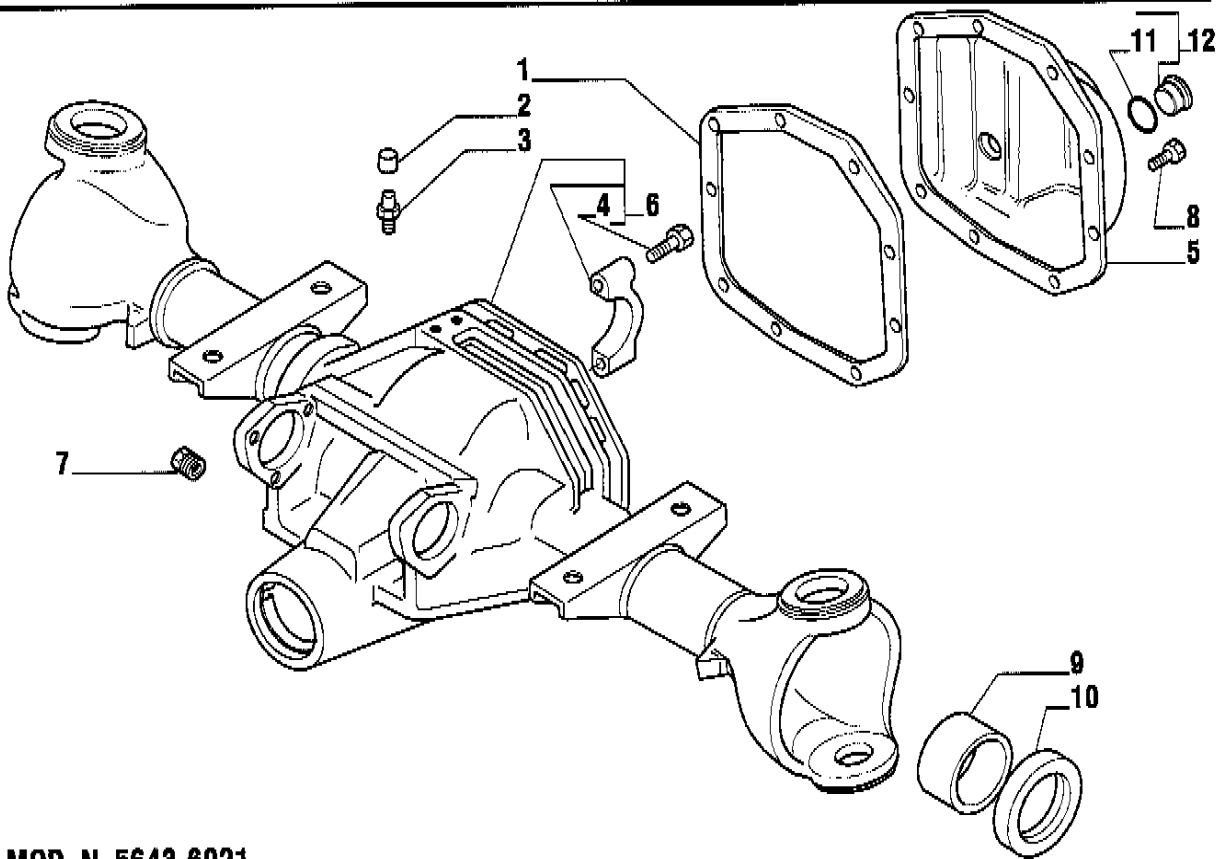

JULY '96

**HS 6.06 CARRARO AXLE ref. 134379
For "CASE"
Spare Parts List**

HS 6.06 CARRARO AXLE ref. 134379

For "CASE"

SPARE PARTS LIST

INDEX OF PAGES

- 1.2 Axle housing
- 2.1 Swivel housing
- 3.2 Steering cylinder
- 4.1 Bevel gear/Pinion set
- 5.0 Drive shafts
- 6.2 Differential
- 7.1 Wheel hubs

HS 6.06 CARRARO AXLE ref. 134379**Axle housing**

1.2

**MOD. N. 5643-6021**

Pos.	Ref.	Q.ty	Description	Pos.	Ref.	Q.ty	Description
1	131019	1	Gasket				
2	130532	1	Plug				
3	104988	1	Breather M10x1				
4	128511	4	Bolt M12x70 (Self locking)				
5	129105	1	Cover				
6	134407	1	Axle housing				
7	092270	1	Oil plug M22x1,5				
8	020775	9	Bolt M8x12 (Self locking)				
9	129019	2	Bush				
10	118674	2	Oil seal 35x50x10				
11	028609	1	O.ring				
12	066344	1	Plug kit				

HS 6.06 CARRARO AXLE ref. 134379**Swivel housing****2.1****MOD. N. 5643-6021**

Pos.	Ref.	Q.ty	Description	Pos.	Ref.	Q.ty	Description
1	133216	1	Steering arm RH				
1	133217	1	Steering arm LH				
2	131771	2	King pin				
3	133139	-	Shim 0.10mm				
3	133140	-	Shim 0.19mm				
3	133141	-	Shim 0.35mm				
4	133143	2	Swivel housing				
5	129019	2	Bush				
6	025146	2	Oil seal 35x47x7				
7	115715	4	Oil seal				
8	132278	4	Bearing				
9	118453	2	Screw M12x1.75x60				
10	022123	2	Nut M.12				
11	024210	4	Greaser nipple M6x1				
12	131829	8	Screw M14x30 (Self-locking)				
13	131967	2	Axe				
14	129183	2	Wear ring				
15	127922	20	Bolt M10x25 (Self-locking)				
16	125828	8	Bolt M14x2x40				
17	125065	4	Centering pin D.14x40				
18	136278	2	King pin				

HS 6.06 CARRARO AXLE ref. 134379**Steering cylinder****3.2****MOD. N. 6154**

Pos.	Ref.	Q.ty	Description	Pos.	Ref.	Q.ty	Description
1	048975	2	Steering arm				
2	022183	2	Nut M18x1,5				
3	350505	2	Ball joint				
4	130895	2	Tie rod				
5	133160	1	Steering cylinder				
6	128534	3	Bolt M12x45 (Self locking)				
7	022437	2	Nut M18x1,5 (Self locking)				
8	049133	1	Rod				
9	049131	1	Cylinder head				
10	049132	1	Oil seal kit				