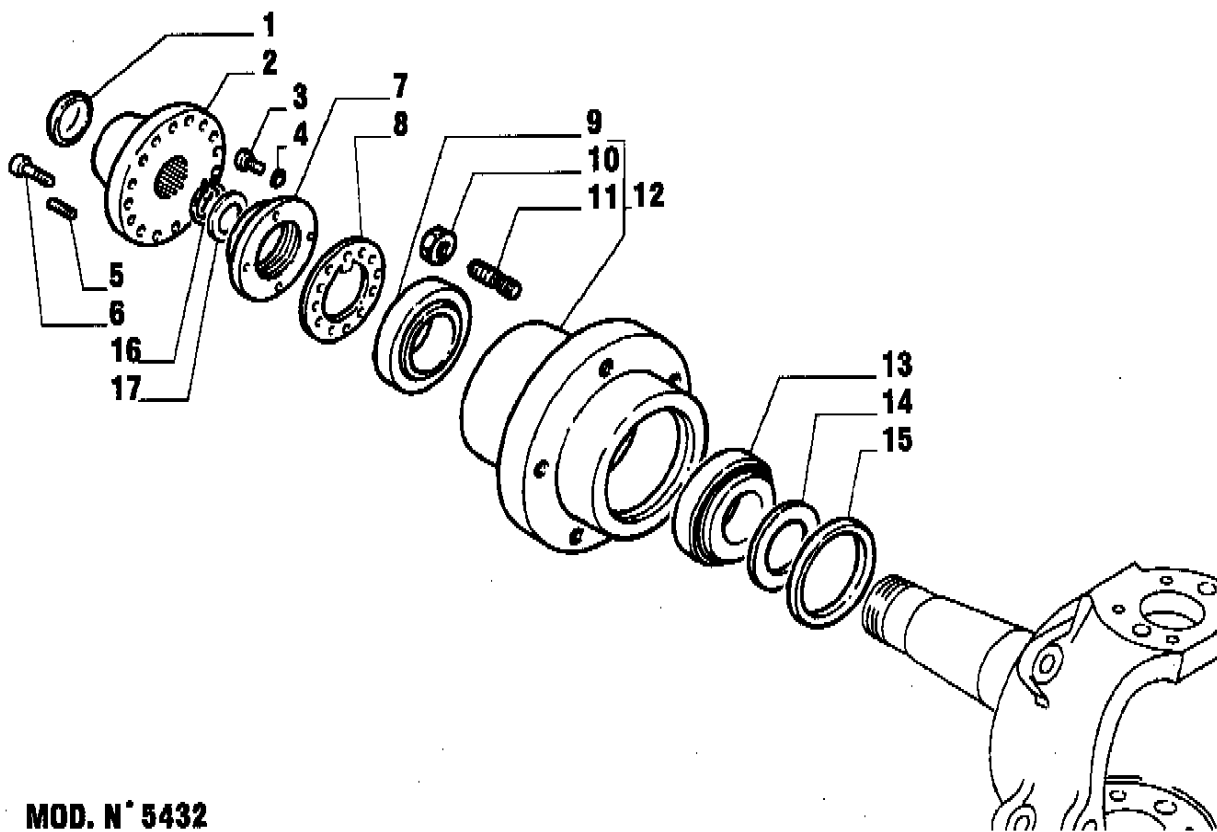

HS 6.06 CARRARO AXLE ref. 134379**Drive shafts****5.0**

Pos.	Ref.	Q.ty	Description	Pos.	Ref.	Q.ty	Description
1	134408	2	Drive shaft				
2	046275	2	Half shaft,differential side				
3	046279	2	Central body				
4	046270	4	Spider				
5	046278	2	Half shaft, wheel side				

HS 6.06 CARRARO AXLE ref. 134379**Differential****6.2****MOD. N. 5643-5808**

Pos.	Ref.	Q.ty	Description	Pos.	Ref.	Q.ty	Description
1	134400	1	Differential housing				
2	128762	4	Thrust washer				
3	130155	2	Shaft				
4	130156	1	Spider				
5	024469	3	Pin D6x32				
6	110642	2	Plate				
7	110643	10	Drive plate				
8	110644	8	Plate				
9	134399	1	Cover				
10	136003	12	Bolt M12x1,25x30				
11	027309	2	Bearing				
12	134199	-	Shim 4.50 mm				
12	134200	-	Shim 4.60 mm				
12	134201	-	Shim 4.70 mm				
12	134202	-	Shim 4.80 mm				
12	134203	-	Shim 4.90 mm				
12	134204	-	Shim 5.00 mm				
12	134205	-	Shim 5.10 mm				
12	134206	-	Shim 5.20 mm				
12	134207	-	Shim 5.30 mm				
12	134208	-	Shim 5.40 mm				
13	130164	1	Shaft				
14	066163	1	Differential kit				

HS 6.06 CARRARO AXLE ref. 134379**Wheel hubs**

7.1

**MOD. N° 5432**

Pos.	Ref.	Q.ty	Description	Pos.	Ref.	Q.ty	Description
1	023609	2	Plug D.42				
2	131105	2	Flange				
3	021369	2	Screw Socket head M6x10				
4	022854	2	Spring washer D.6				
5	024488	4	Pin D8x26				
6	021370	28	Bolt M8x25				
7	128546	2	Ring nut M.50				
8	128545	2	Washer				
9	027255	2	Bearing				
10	131739	10	Nut M14x1,5				
11	104781	10	Stud				
12	066060	2	Wheel hub				
13	027257	2	Bearing				
14	128749	2	Spacer				
15	133923	2	Oil seal				
16	024789	2	Snap ring D.34				
17	133105	2	Thrust washer				