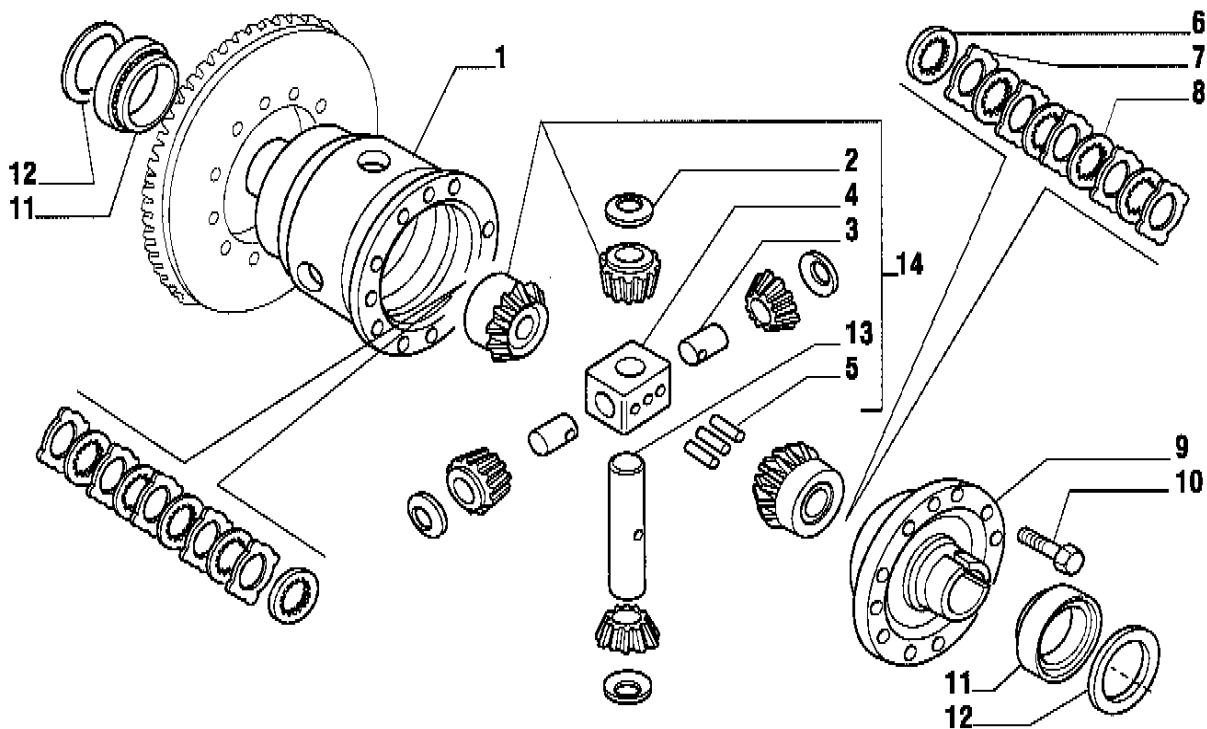

HS 6.06 CARRARO AXLE ref. 134379

Differential

6.2

MOD. N. 5643-5808

Pos.	Ref.	Q.ty	Description	Pos.	Ref.	Q.ty	Description
1	134400	1	Differential housing				
2	128762	4	Thrust washer				
3	130155	2	Shaft				
4	130156	1	Spider				
5	024469	3	Pin D6x32				
6	110642	2	Plate				
7	110643	10	Drive plate				
8	110644	8	Plate				
9	134399	1	Cover				
10	136003	12	Bolt M12x1,25x30				
11	027309	2	Bearing				
12	134199	-	Shim 4.50 mm				
12	134200	-	Shim 4.60 mm				
12	134201	-	Shim 4.70 mm				
12	134202	-	Shim 4.80 mm				
12	134203	-	Shim 4.90 mm				
12	134204	-	Shim 5.00 mm				
12	134205	-	Shim 5.10 mm				
12	134206	-	Shim 5.20 mm				
12	134207	-	Shim 5.30 mm				
12	134208	-	Shim 5.40 mm				
13	130164	1	Shaft				
14	066163	1	Differential kit