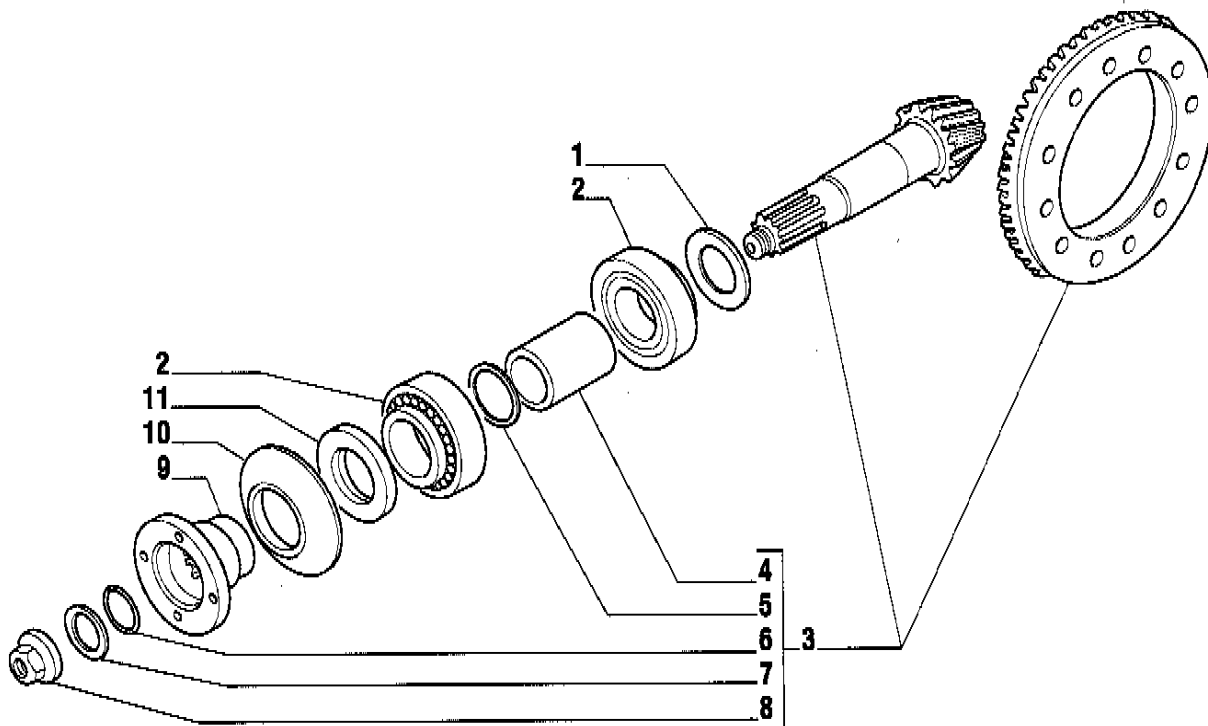

HS 6.06 CARRARO AXLE ref. 134379

Bevel gear/Pinion set

4.1

MOD. N. 6207

Pos.	Ref.	Q.ty	Description	Pos.	Ref.	Q.ty	Description
1	132265	-	Shim 2.50 mm				
1	132266	-	Shim 2.60 mm				
1	132267	-	Shim 2.70 mm				
1	132268	-	Shim 2.80 mm				
1	132269	-	Shim 2.90 mm				
1	132270	-	Shim 3.00 mm				
1	132271	-	Shim 3.10 mm				
1	132272	-	Shim 3.20 mm				
1	132273	-	Shim 3.30 mm				
1	132274	-	Shim 3.40 mm				
2	027950	2	Bearing				
3	066129	1	Bevel gear/Pinion set Z=6/43				
4	134483	-	Spacer				
4	134482	-	Shim 70.00 mm				
5	134481	1	Shim 0.25 mm				
5	133360	1	Shim 0.50 mm				
5	133358	1	Shim 0.10 mm				
6	028125	1	O.ring				
7	132110	1	Thrust washer				
8	132190	1	Ring nut				
9	134490	1	Flange				
10	134499	1	Cover				
11	132052	1	Oil seal 60x90x13