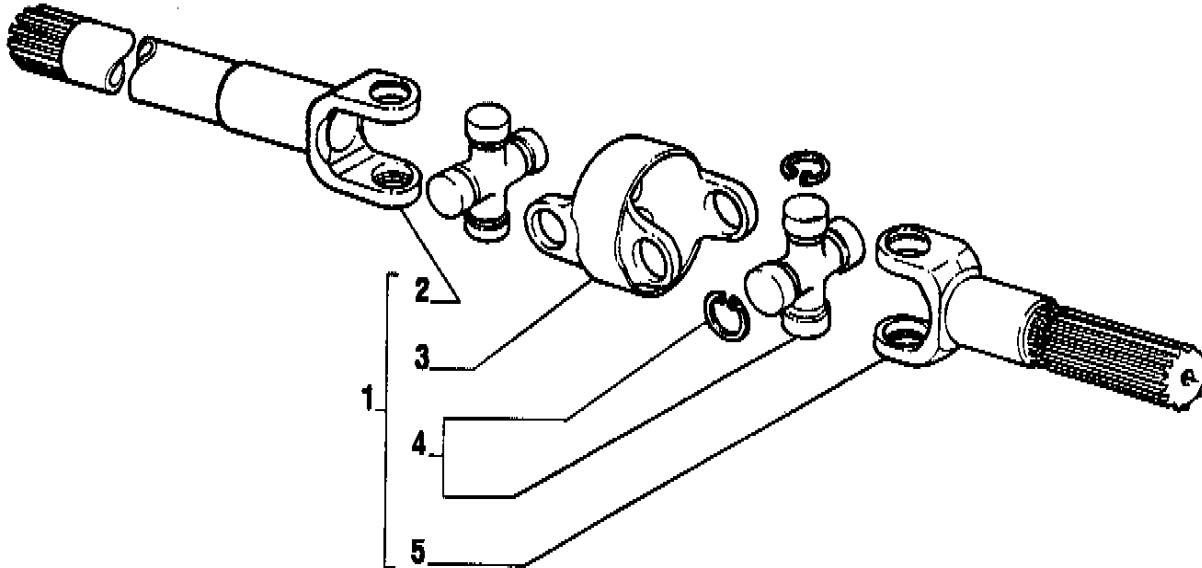

HS 6.06 CARRARO AXLE ref. 134379

Drive shafts

5.0

Pos.	Ref.	Q.ty	Description	Pos.	Ref.	Q.ty	Description
1	134408	2	Drive shaft				
2	046275	2	Half shaft,differential side				
3	046279	2	Central body				
4	046270	4	Spider				
5	046278	2	Half shaft, wheel side