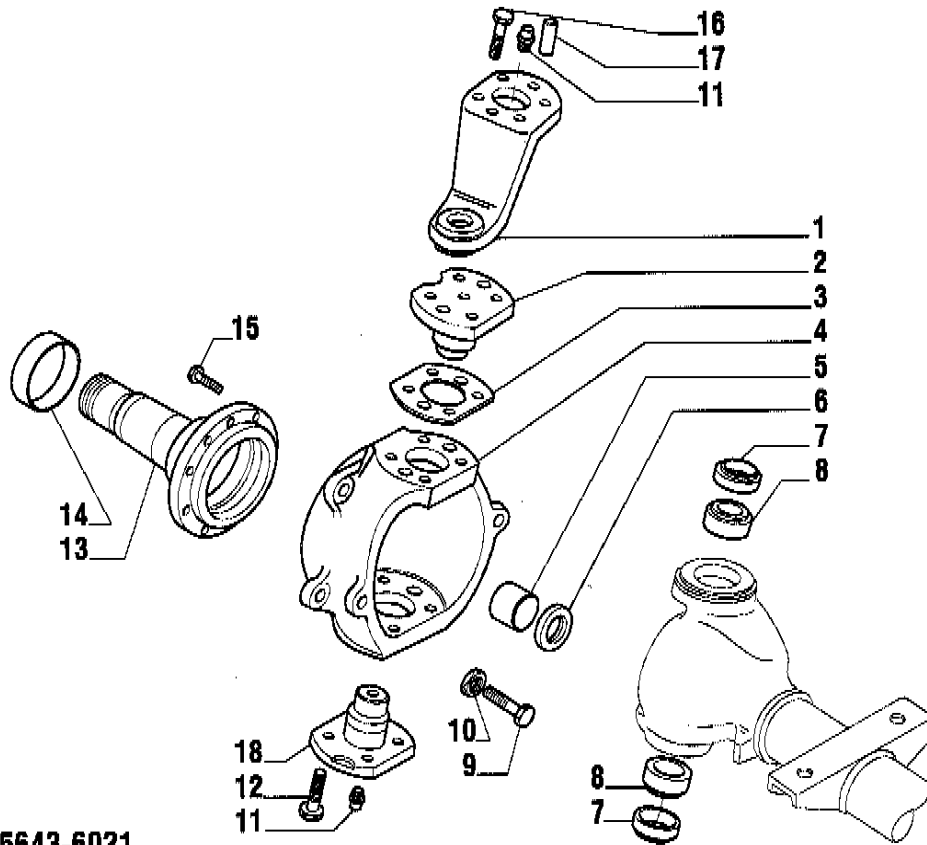

JULY '96

**HS 6.06 CARRARO AXLE ref. 134379
For "CASE"
Spare Parts List**

HS 6.06 CARRARO AXLE ref. 134379

For "CASE"

SPARE PARTS LIST

INDEX OF PAGES

- 1.2 Axle housing
- 2.1 Swivel housing
- 3.2 Steering cylinder
- 4.1 Bevel gear/Pinion set
- 5.0 Drive shafts
- 6.2 Differential
- 7.1 Wheel hubs

HS 6.06 CARRARO AXLE ref. 134379**Axle housing**

1.2

**MOD. N. 5643-6021**

Pos.	Ref.	Q.ty	Description	Pos.	Ref.	Q.ty	Description
1	131019	1	Gasket				
2	130532	1	Plug				
3	104988	1	Breather M10x1				
4	128511	4	Bolt M12x70 (Self locking)				
5	129105	1	Cover				
6	134407	1	Axle housing				
7	092270	1	Oil plug M22x1,5				
8	020775	9	Bolt M8x12 (Self locking)				
9	129019	2	Bush				
10	118674	2	Oil seal 35x50x10				
11	028609	1	O.ring				
12	066344	1	Plug kit				

HS 6.06 CARRARO AXLE ref. 134379**Swivel housing****2.1****MOD. N. 5643-6021**

Pos.	Ref.	Q.ty	Description	Pos.	Ref.	Q.ty	Description
1	133216	1	Steering arm RH				
1	133217	1	Steering arm LH				
2	131771	2	King pin				
3	133139	-	Shim 0.10mm				
3	133140	-	Shim 0.19mm				
3	133141	-	Shim 0.35mm				
4	133143	2	Swivel housing				
5	129019	2	Bush				
6	025146	2	Oil seal 35x47x7				
7	115715	4	Oil seal				
8	132278	4	Bearing				
9	118453	2	Screw M12x1.75x60				
10	022123	2	Nut M.12				
11	024210	4	Greaser nipple M6x1				
12	131829	8	Screw M14x30 (Self-locking)				
13	131967	2	Axe				
14	129183	2	Wear ring				
15	127922	20	Bolt M10x25 (Self-locking)				
16	125828	8	Bolt M14x2x40				
17	125065	4	Centering pin D.14x40				
18	136278	2	King pin				