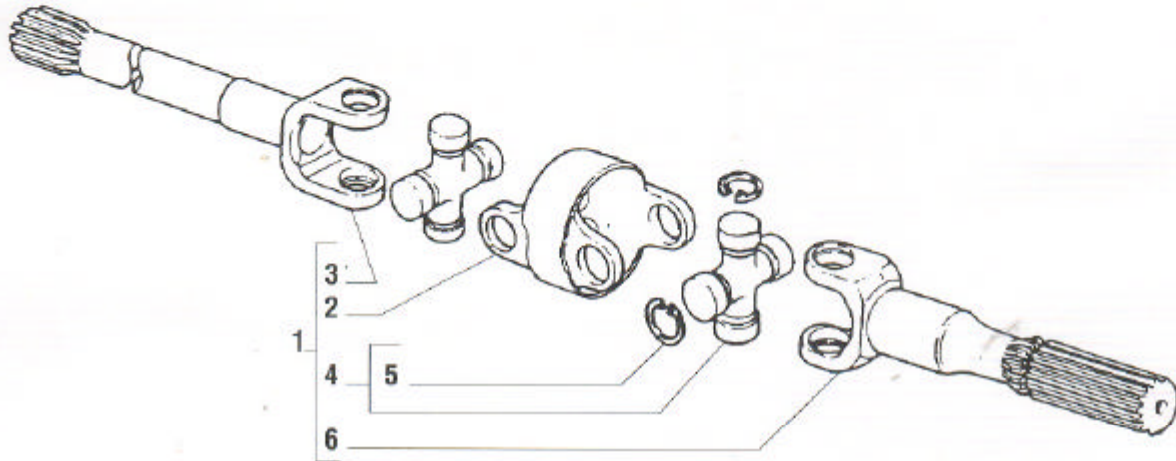

Pos.	Ref.	Q.	Description	Pos.	Ref.	Q.	Description
1	130612	2	Drive shaft				
2	040824	2	Central body				
3	040901	2	Half shaft (Differential side)				
4	040825	4	Spider				
5	040822	16	Snap ring				
6	040865	2	Half shaft (Wheel side)