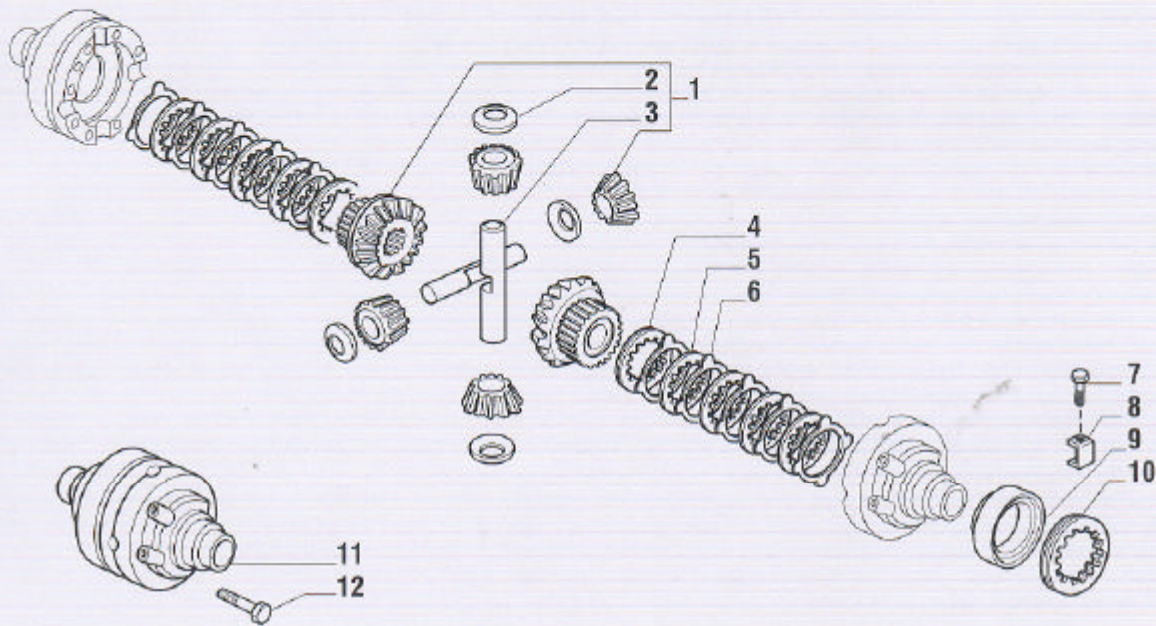

* Only for axle ref. 135037

** Only for axle ref. 135038

Pos.	Ref.	Q.	Description	Pos.	Ref.	Q.	Description
1	066036	1	* Bevel gear/pinion set Z=9/33				
1	066022	1	** Bevel gear/pinion set Z=9/33				
2	113717	1	Lockwasher				
3	115054	1	Ring nut M40x1,5				
4	125829	2	Collapsible washer				
5	125806	1	Spacer				
6	098239	-	Shim 3,00mm				
6	098240	-	Shim 3,10mm				
6	098241	-	Shim 3,20mm				
6	098242	-	Shim 3,30mm				
6	098243	-	Shim 3,40mm				
6	098244	-	Shim 2,90mm				
6	098424	-	Shim 2,80mm				
6	098425	-	Shim 2,70mm				
6	098426	-	Shim 2,60mm				
6	098427	-	Shim 2,50mm				
7	027350	2	Bearing 31308				
8	021105	2	Bolt M10x60				
9	117362	1	Flange				
10	022411	2	Nut R80 M10x1,25 (Self locking)				
11	129929	1	Cover				
12	028212	1	O.ring 2-152				
13	116722	1	Oil seal 35x52x16				

* Only for axle ref.135037

** Only for axle ref.135038

Pos.	Ref.	Q.ty	Description	Pos.	Ref.	Q.ty	Description
1	066145	1	Differential kit				
2	115730	4	Thrust washer				
3	116369	2	Shaft				
4	110642	2	Plate				
5	110643	10	Drive plate				
6	110644	8	Plate				
7	128440	2	Screw M6x10 (Self lock.)				
8	107778	2	Locking plate				
9	027309	2	Bearing				
10	107400	2	Ring nut				
11	127711	1	Differential housing				
12	125552	12	Bolt M10x1,5x75 (Self lock.)				