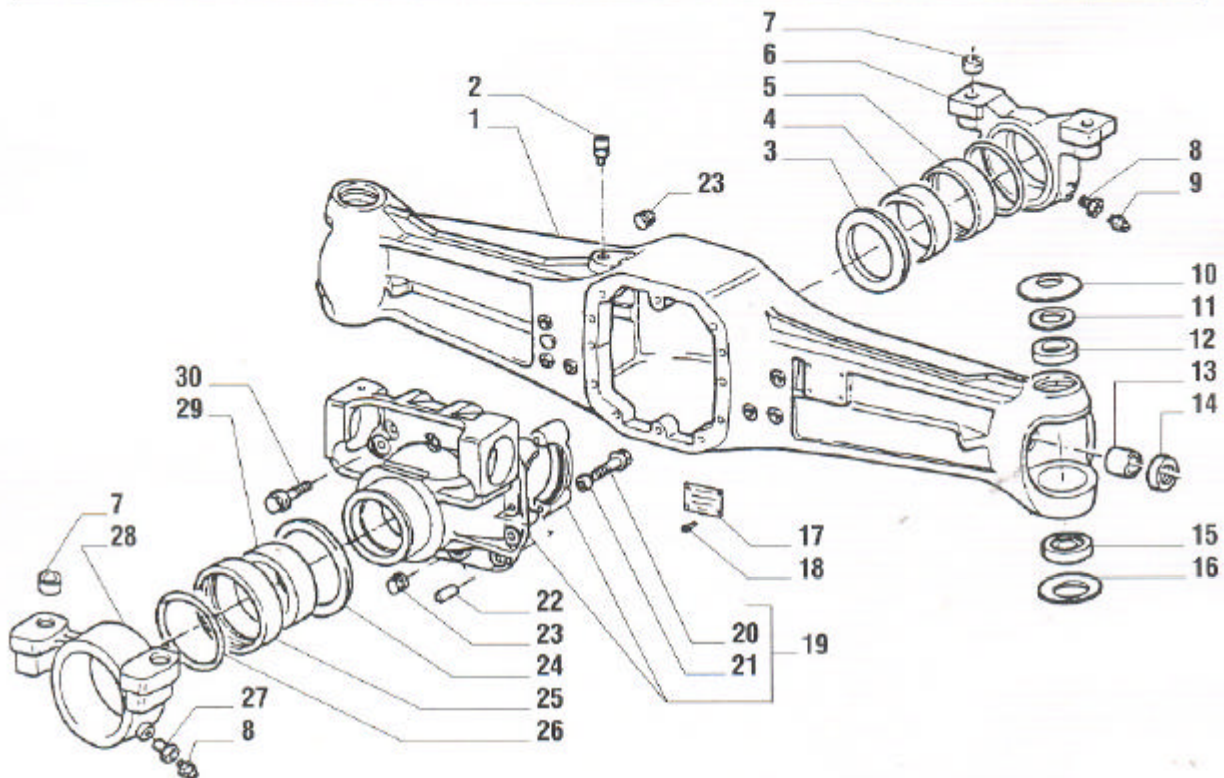

26.21-FR CARRARO AXLES REF:135037-135038

For "MATBRO"

SPARE PARTS LIST

INDEX OF PAGES

- 1.0 Axle housing (For axle ref. 135037)
- 2.0 Axle housing (For axle ref. 135038)
- 3.0 Swivel housing and steering cylinder
- 4.0 Bevel gear/Pinion set
- 5.0 Differential
- 6.0 Drive shafts
- 7.0 Wheel hub
- 8.0 Epicyclic reduction gears

Pos.	Ref.	Q.	Description	Pos.	Ref.	Q.	Description
1	129542	1	Axle housing				
2	104988	1	Breather M10x1				
3	092270	2	Oil plug M22x1.5				
4	128633	2	Belleville washer				
5	131265	2	Spacer washer				
6	123641	2	Bush				
7	118547	2	Bush				
8	116723	2	Oil seal 42x62x14				
9	123726	2	Spherical bearing				
10	128630	2	Belleville washer				
11	123147	1	Plate				
12	023827	4	Rivet D3.2				
13	128255	1	Differential support				
14	126022	4	Bolt 12.9 M14x2x75				
15	072235	4	Centering bush				
16	087660	2	Pin D.15x35				
17	125827	10	Bolt 12.9 M12x1.75x33				

Pos.	Ref.	Q.	Description	Pos.	Ref.	Q.	Description
1	125799	1	Swivel housing L.H.				
2	022131	4	Nut M14				
3	117357	4	Bolt M14x60				
4	122599	2	Steering arm assy R.H.				
5	048987	2	Steering arm R.H.				
6	070787	2	Nut M24x1,5				
7	049013	2	Ball joint				
8	109972	2	Bush				
9	116722	2	Oil seal 35x52x16				
10	024210	4	Greaser nipple M6x1				
11	126922	12	Bolt 10.9 M14x2x35 (Self lock)				
12	128880	2	King pin				
13	125798	1	Swivel housing R.H.				
14	128881	2	King pin				
15	022431	2	Nut M20x1,5 (Self locking)				
16	128241	1	Steering cylinder				
17	128534	4	Bolt 10.9 M12x45 (Self locking)				
18	049144	1	Rod				
19	049143	1	Cylinder				
20	049141	1	Oil seal kit				
21	049142	1	Cylinder head				