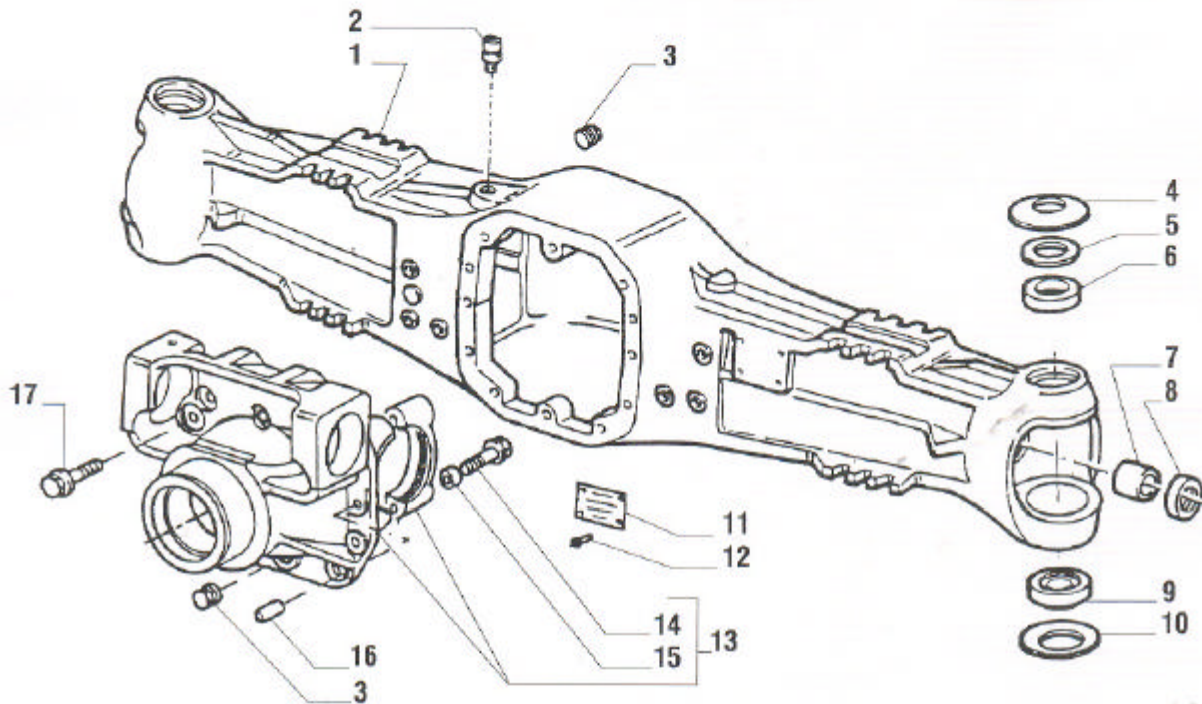

For "MATBRO"

SPARE PARTS LIST

INDEX OF PAGES

1.0	Axle housing (For axle ref. 135037)
2.0	Axle housing (For axle ref. 135038)
3.1	Swivel housing and steering cylinder
4.1	Bevel gear/Pinion set
5.0	Differential
6.0	Drive shafts
7.1	Wheel hub
8.0	Epyclic reduction gears

26.21-FR CARRARO AXLES REF:135037-135038

For "MATBRO"

SPARE PARTS LIST

INDEX OF PAGES

- 1.0 Axle housing (For axle ref. 135037)
- 2.0 Axle housing (For axle ref. 135038)
- 3.0 Swivel housing and steering cylinder
- 4.0 Bevel gear/Pinion set
- 5.0 Differential
- 6.0 Drive shafts
- 7.0 Wheel hub
- 8.0 Epicyclic reduction gears

Pos.	Ref.	Q.	Description	Pos.	Ref.	Q.	Description
1	129542	1	Axle housing				
2	104988	1	Breather M10x1				
3	092270	2	Oil plug M22x1.5				
4	128633	2	Belleville washer				
5	131265	2	Spacer washer				
6	123641	2	Bush				
7	118547	2	Bush				
8	116723	2	Oil seal 42x62x14				
9	123726	2	Spherical bearing				
10	128630	2	Belleville washer				
11	123147	1	Plate				
12	023827	4	Rivet D3.2				
13	128255	1	Differential support				
14	126022	4	Bolt 12.9 M14x2x75				
15	072235	4	Centering bush				
16	087660	2	Pin D.15x35				
17	125827	10	Bolt 12.9 M12x1.75x33				

Pos.	Ref.	Q.	Description	Pos.	Ref.	Q.	Description
1	125799	1	Swivel housing L.H.				
2	022131	4	Nut M14				
3	117357	4	Bolt M14x60				
4	122599	2	Steering arm assy R.H.				
5	048987	2	Steering arm R.H.				
6	070787	2	Nut M24x1,5				
7	049013	2	Ball joint				
8	109972	2	Bush				
9	116722	2	Oil seal 35x52x16				
10	024210	4	Greaser nipple M6x1				
11	126922	12	Bolt 10.9 M14x2x35 (Self lock)				
12	128880	2	King pin				
13	125798	1	Swivel housing R.H.				
14	128881	2	King pin				
15	022431	2	Nut M20x1,5 (Self locking)				
16	128241	1	Steering cylinder				
17	128534	4	Bolt 10.9 M12x45 (Self locking)				
18	049144	1	Rod				
19	049143	1	Cylinder				
20	049141	1	Oil seal kit				
21	049142	1	Cylinder head				