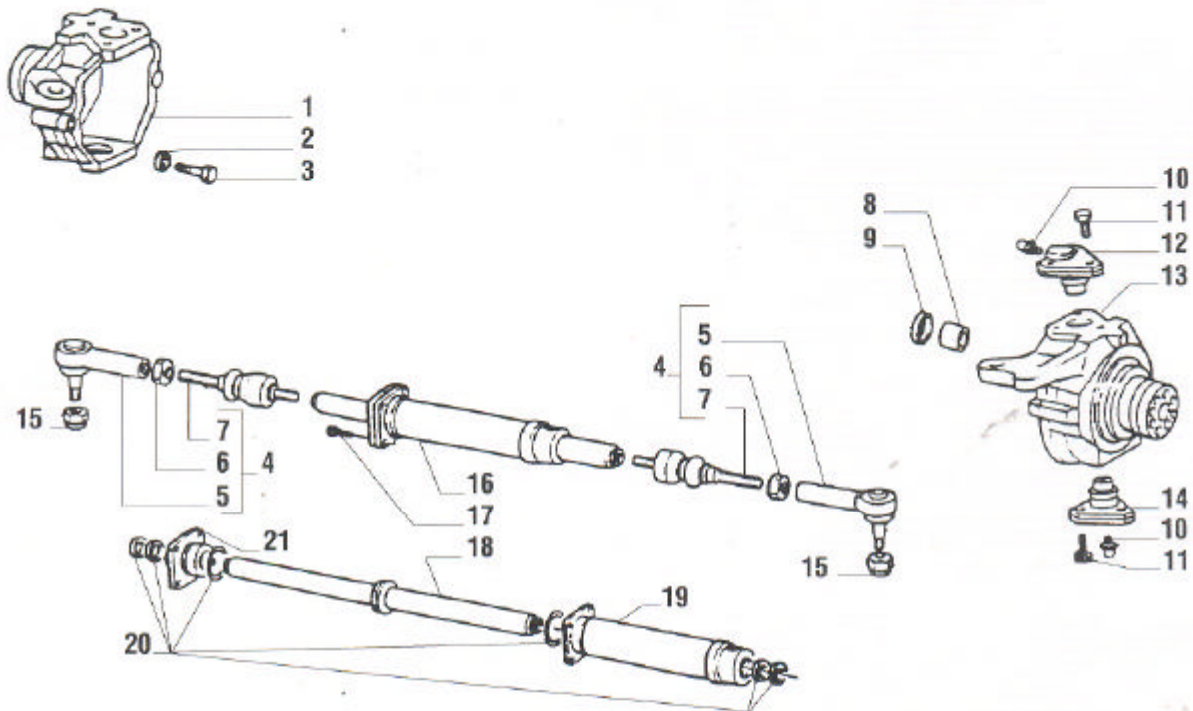

Pos.	Ref.	Q.	Description	Pos.	Ref.	Q.	Description
1	125799	1	Swivel housing L.H.				
2	022131	4	Nut M14				
3	117357	4	Bolt M14x60				
4	122599	2	Steering arm assy R.H.				
5	048987	2	Steering arm R.H.				
6	070787	2	Nut M24x1,5				
7	049013	2	Ball joint				
8	109972	2	Bush				
9	116722	2	Oil seal 35x52x16				
10	024210	4	Greaser nipple M6x1				
11	126922	12	Bolt 10.9 M14x2x35 (Self lock)				
12	128880	2	King pin				
13	125798	1	Swivel housing R.H.				
14	128881	2	King pin				
15	022431	2	Nut M20x1,5 (Self locking)				
16	128241	1	Steering cylinder				
17	128534	4	Bolt 10.9 M12x45 (Self locking)				
18	049144	1	Rod				
19	049143	1	Cylinder				
20	049141	1	Oil seal kit				
21	049142	1	Cylinder head