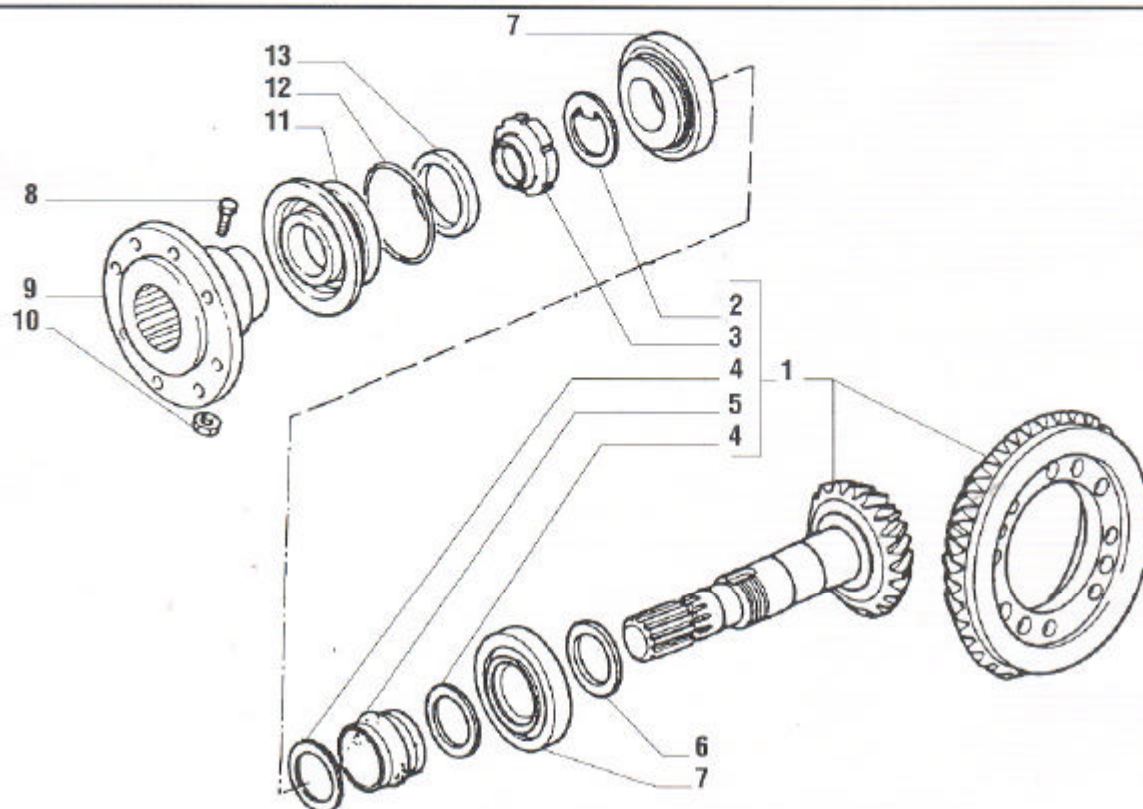

Pos.	Ref.	Q.	Description	Pos.	Ref.	Q.	Description
1	066036	1	* Bevel gear/pinion set Z=9/33				
1	066022	1	** Bevel gear/pinion set Z=9/33				
2	113717	1	Lockwasher				
3	115054	1	Ring nut M40x1,5				
4	125829	2	Collapsible washer				
5	125806	1	Spacer				
6	098239	-	Shim 3,00mm				
6	098240	-	Shim 3,10mm				
6	098241	-	Shim 3,20mm				
6	098242	-	Shim 3,30mm				
6	098243	-	Shim 3,40mm				
6	098244	-	Shim 2,90mm				
6	098424	-	Shim 2,80mm				
6	098425	-	Shim 2,70mm				
6	098426	-	Shim 2,60mm				
6	098427	-	Shim 2,50mm				
7	027350	2	Bearing 31308				
8	021105	2	Bolt M10x60				
9	117362	1	Flange				
10	022411	2	Nut R80 M10x1,25 (Self locking)				
11	129929	1	Cover				
12	028212	1	O.ring 2-152				
13	116722	1	Oil seal 35x52x16				

* Only for axle ref.135037

** Only for axle ref.135038