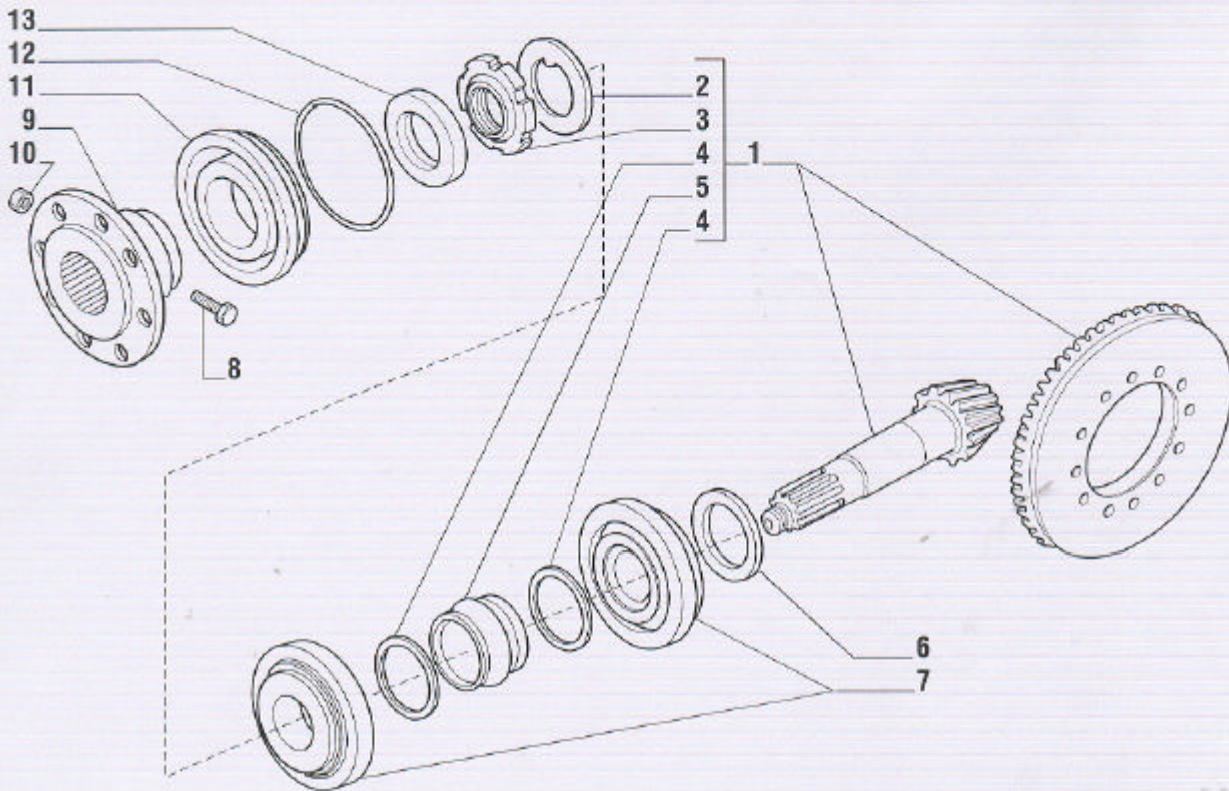

For "MATBRO"

SPARE PARTS LIST

INDEX OF PAGES

1.0	Axle housing (For axle ref. 135037)
2.0	Axle housing (For axle ref. 135038)
3.1	Swivel housing and steering cylinder
4.1	Bevel gear/Pinion set
5.0	Differential
6.0	Drive shafts
7.1	Wheel hub
8.0	Epyclic reduction gears

26.21-FR CARRARO AXLES REF:135037-135038

For "MATBRO"

SPARE PARTS LIST

INDEX OF PAGES

- 1.0 Axle housing (For axle ref. 135037)
- 2.0 Axle housing (For axle ref. 135038)
- 3.0 Swivel housing and steering cylinder
- 4.0 Bevel gear/Pinion set
- 5.0 Differential
- 6.0 Drive shafts
- 7.0 Wheel hub
- 8.0 Epicyclic reduction gears

Pos.	Ref.	Q.	Description	Pos.	Ref.	Q.	Description
1	129542	1	Axle housing				
2	104988	1	Breather M10x1				
3	092270	2	Oil plug M22x1.5				
4	128633	2	Belleville washer				
5	131265	2	Spacer washer				
6	123641	2	Bush				
7	118547	2	Bush				
8	116723	2	Oil seal 42x62x14				
9	123726	2	Spherical bearing				
10	128630	2	Belleville washer				
11	123147	1	Plate				
12	023827	4	Rivet D3.2				
13	128255	1	Differential support				
14	126022	4	Bolt 12.9 M14x2x75				
15	072235	4	Centering bush				
16	087660	2	Pin D.15x35				
17	125827	10	Bolt 12.9 M12x1.75x33				

Pos.	Ref.	Q.	Description	Pos.	Ref.	Q.	Description
1	125799	1	Swivel housing L.H.				
2	022131	4	Nut M14				
3	117357	4	Bolt M14x60				
4	122599	2	Steering arm assy R.H.				
5	048987	2	Steering arm R.H.				
6	070787	2	Nut M24x1,5				
7	049013	2	Ball joint				
8	109972	2	Bush				
9	116722	2	Oil seal 35x52x16				
10	024210	4	Greaser nipple M6x1				
11	126922	12	Bolt 10.9 M14x2x35 (Self lock)				
12	128880	2	King pin				
13	125798	1	Swivel housing R.H.				
14	128881	2	King pin				
15	022431	2	Nut M20x1,5 (Self locking)				
16	128241	1	Steering cylinder				
17	128534	4	Bolt 10.9 M12x45 (Self locking)				
18	049144	1	Rod				
19	049143	1	Cylinder				
20	049141	1	Oil seal kit				
21	049142	1	Cylinder head				