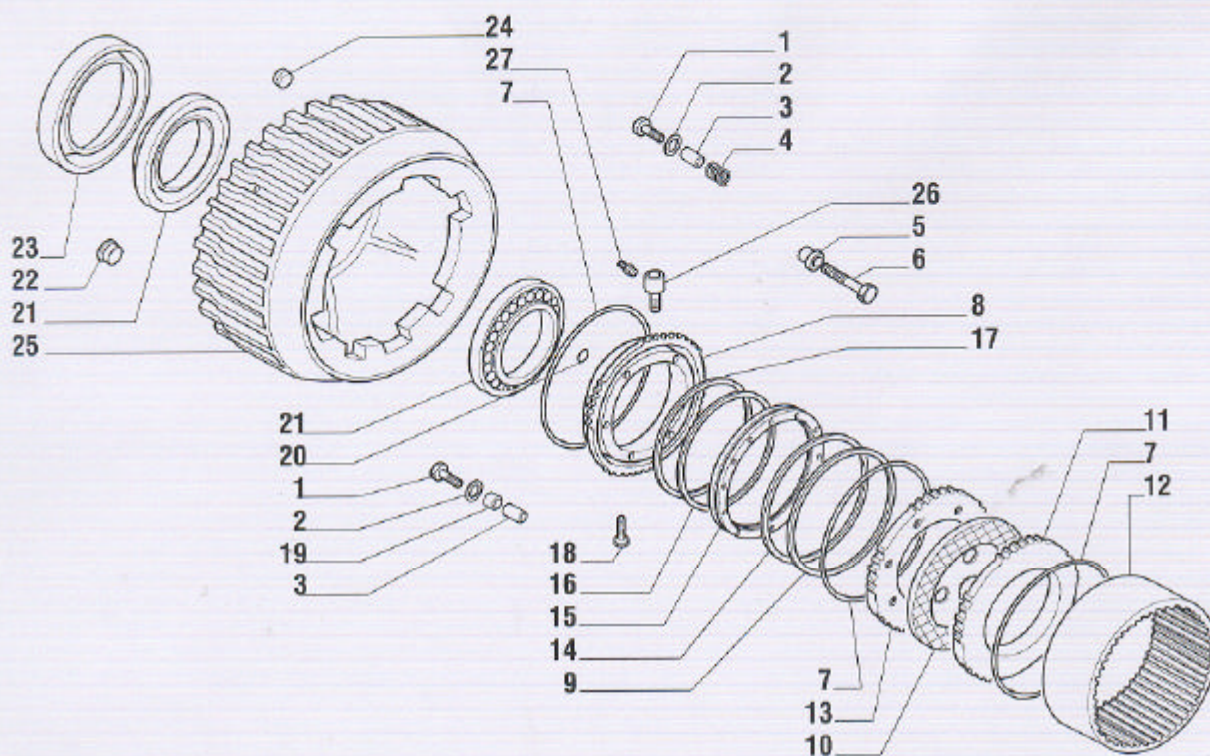

* Only for axle ref.135037

** Only for axle ref.135038

Pos.	Ref.	Q.ty	Description	Pos.	Ref.	Q.ty	Description
1	066145	1	Differential kit				
2	115730	4	Thrust washer				
3	116369	2	Shaft				
4	110642	2	Plate				
5	110643	10	Drive plate				
6	110644	8	Plate				
7	128440	2	Screw M6x10 (Self lock.)				
8	107778	2	Locking plate				
9	027309	2	Bearing				
10	107400	2	Ring nut				
11	127711	1	Differential housing				
12	125552	12	Bolt M10x1,5x75 (Self lock.)				

MOD. N. 5703

Pos.	Ref.	Q.ty	Description	Pos.	Ref.	Q.ty	Description
1	020754	12	Bolt M6x30				
2	126292	12	Washer D.6,2x17,5x2				
3	126286	12	Bush				
4	126297	6	Spring				
5	125189	2	Centering bush D.24				
5	125190	14	Centering bush D.20				
6	119906	16	Screw M14x1,5x65 (Self lock.)				
7	125555	6	Lockring				
8	125222	2	Wheel carrier R.H.				
8	125221	2	Wheel carrier L.H.				
9	124006	2	Antiextrusion ring				
10	121656	2	Brake disc				
11	123166	2	Reaction plate				
12	123150	2	Crown gear				
13	125219	2	Reaction plate				
14	121271	2	Ring				
15	124004	2	Brake piston				
16	124005	2	Antiextrusion ring				
17	123972	2	Quadring				
18	125728	2	Screw				
19	123622	6	Split pin D18x20				
20	028526	2	O.ring				
21	118370	4	Bearing				
22	125280	2	Oil plug				
23	047705	2	Cassette seal				
24	021565	2	Drain plug M.22x1,5				
25	121794	2	Wheel hub				
26	125743	2	Breather support				
27	116792	2	Breather M10x1				