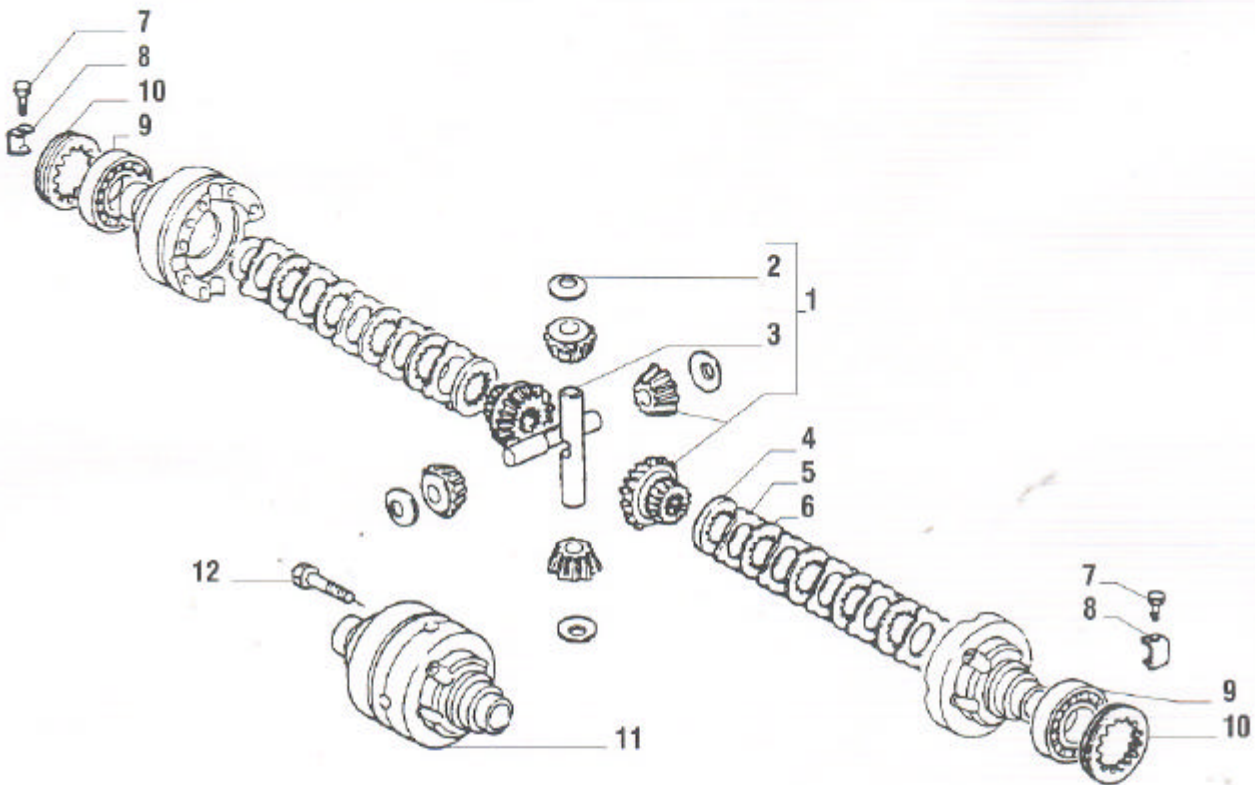

Pos.	Ref.	Q.	Description	Pos.	Ref.	Q.	Description
1	066180	1	Differential kit				
2	115730	4	Thrust washer				
3	116369	2	Shaft				
4	110642	2	Plate				
5	110643	10	Drive Plate				
6	110644	8	Plate				
7	128440	2	Screw M6x10 (Self locking)				
8	107778	2	Locking plate				
9	027309	2	Bearing 30210				
10	107400	2	Ring nut				
11	127711	1	Differential housing				
12	125552	12	Bolt 12.9 M10x1,5x75 (Self-locking)