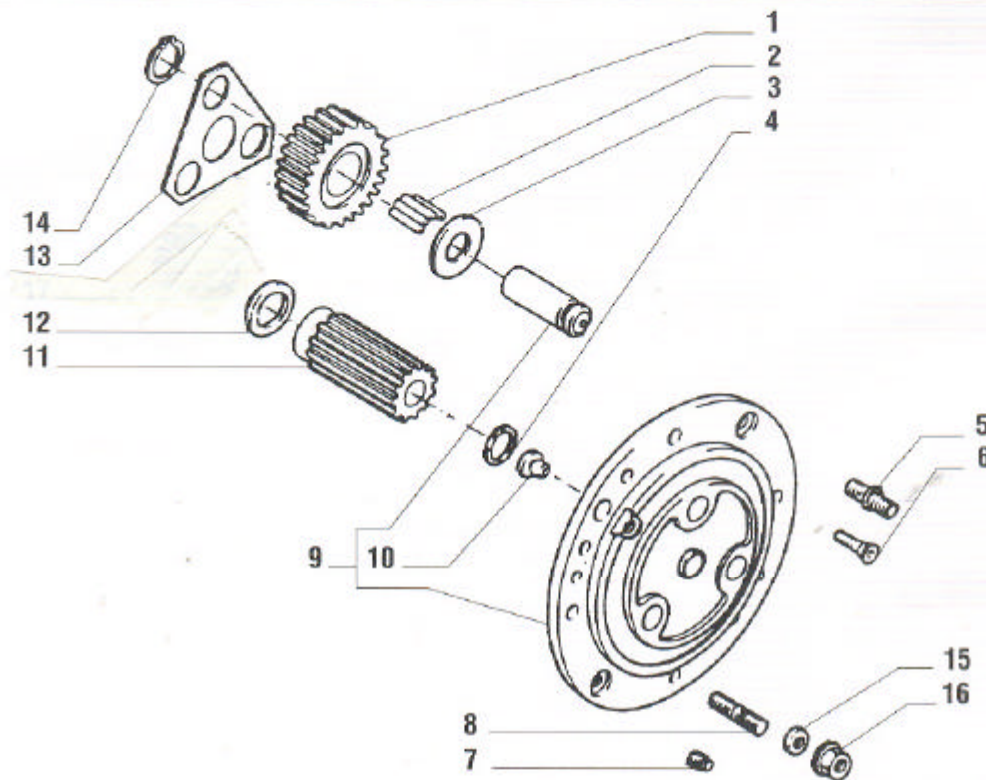

Pos.	Ref.	Q.	Description	Pos.	Ref.	Q.	Description
1	130293	6	Sun gear				
2	028294	18	Needle bearing (by tens)				
3	115634	12	Thrust washer				
4	024784	2	Snap ring D.29				
5	120853	4	Stud with collar				
6	020510	4	Screw 10.9 M12x30				
7	092270	2	Oil plug M22x1,5				
8	106199	12	Stud				
9	066132	2	Planetary carrier assy				
10	115682	2	Thrust pin				
11	121626	2	Sleeve				
12	120079	2	Thrust washer				
13	116458	2	Thrust washer				
14	024789	6	Snap ring D.34				
15	119505	16	Washer				
16	115812	16	Nut