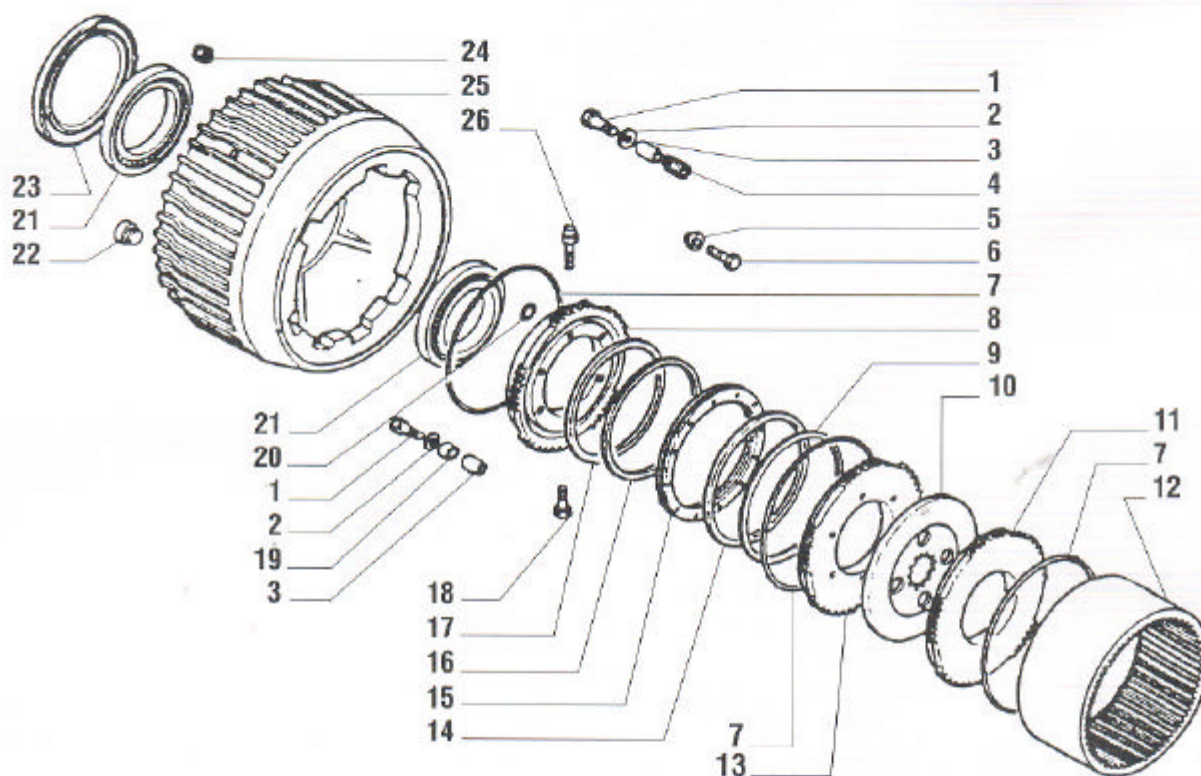

* Only for axle ref.135037

** Only for axle ref.135038

Pos.	Ref.	Q.ty	Description	Pos.	Ref.	Q.ty	Description
1	066145	1	Differential kit				
2	115730	4	Thrust washer				
3	116369	2	Shaft				
4	110642	2	Plate				
5	110643	10	Drive plate				
6	110644	8	Plate				
7	128440	2	Screw M6x10 (Self lock.)				
8	107778	2	Locking plate				
9	027309	2	Bearing				
10	107400	2	Ring nut				
11	127711	1	Differential housing				
12	125552	12	Bolt M10x1,5x75 (Self lock.)				

Pos.	Ref.	Q.	Description	Pos.	Ref.	Q.	Description
1	066180	1	Differential kit				
2	115730	4	Thrust washer				
3	116369	2	Shaft				
4	110642	2	Plate				
5	110643	10	Drive Plate				
6	110644	8	Plate				
7	128440	2	Screw M6x10 (Self locking)				
8	107778	2	Locking plate				
9	027309	2	Bearing 30210				
10	107400	2	Ring nut				
11	127711	1	Differential housing				
12	125552	12	Bolt 12.9 M10x1,5x75 (Self-locking)				

MOD. N. 5703

Pos.	Ref.	Q.ty	Description	Pos.	Ref.	Q.ty	Description
1	020754	12	Bolt M6x30				
2	126292	12	Washer D.6,2x17,5x2				
3	126286	12	Bush				
4	126297	6	Spring				
5	125189	2	Centering bush D.24				
5	125190	14	Centering bush D.20				
6	119906	16	Screw M14x1,5x65 (Self lock.)				
7	125555	6	Lockring				
8	125222	2	Wheel carrier R.H.				
8	125221	2	Wheel carrier L.H.				
9	124006	2	Antiextrusion ring				
10	121656	2	Brake disc				
11	123166	2	Reaction plate				
12	123150	2	Crown gear				
13	125219	2	Reaction plate				
14	121271	2	Ring				
15	124004	2	Brake piston				
16	124005	2	Antiextrusion ring				
17	123972	2	Quadring				
18	125728	2	Screw				
19	123622	6	Split pin D18x20				
20	028526	2	O.ring				
21	118370	4	Bearing				
22	125280	2	Oil plug				
23	047705	2	Cassette seal				
24	021565	2	Drain plug M.22x1,5				
25	121794	2	Wheel hub				
26	125743	2	Breather support				
27	116792	2	Breather M10x1				