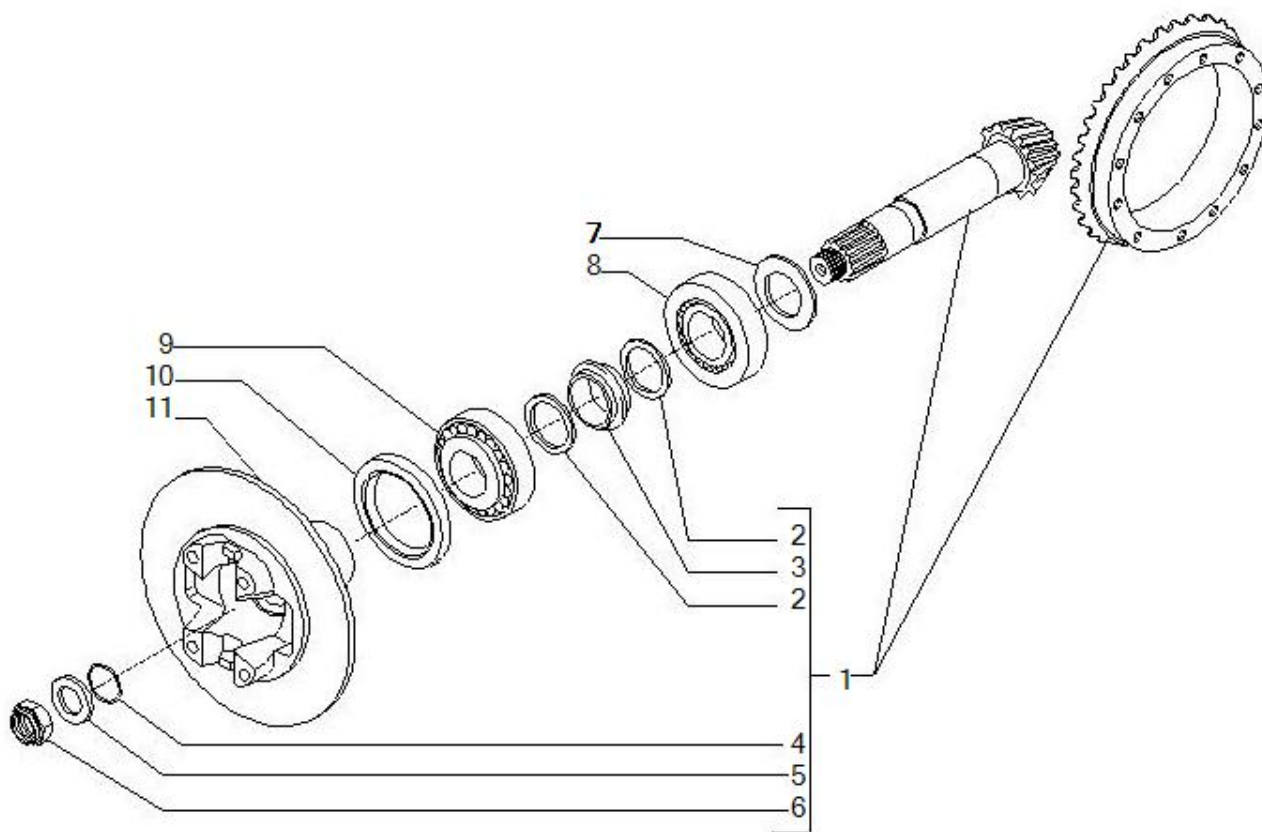

Spare parts catalogue

AXLE 26.27M_(CM9264)

REF: 143584

- 1.1 Axle housing**
- 2.1 Swivel housings and steering cylinder**
- 3.1 Bevel gear set**
- 4.1 Differential**
- 5.1 Differential locking**
- 6.1 Brakes**
- 7.1 Double U-joint**
- 8.1 Wheel hub and final reduction**
- 9.1 Brake caliper**

Pos	Ref	Qty	Description	Kit	Note
1	104988	1	BREATHER M10X1		
2	021570	2	Plug		
3	147293	1	TROMBA SX TRAVE SI 12940		
4	145465	2	PLUG M24X1.5		
5	116792	2	BREATHER M10X1 105.3246.11		
6	125065	2	PARALLEL PIN D14x40		
7	146791	1	BEAM CENTRAL BODY		
8	033481	2	Seal ring		
9	143725	2	SWING BUSHING 55X68X55		
10	125280	2	MAGNETIC PLUG M30X2		
11	147289	1	CILINDRO FRENO DX 12939		
12	147292	1	TROMBA DX TRAVE SI 12940		
13	141876	4	SEAL RING RWDR-COMBI		
14	140869	4	TAPE ROLLER THRUST BEARING HM89446/410		
15	116962	2	BUSHING AB C 40X44X35 P		
16	126403	2	SEAL RING 40X60X18.5		
17	021716	26	HEX SOCKET HEAD CAP SCREW DIN 912 M16X16		
18	147288	1	CILINDRO FRENO SX 12939		
19	142308	6	PIN 16X90		

Pos	Ref	Qty	Description	Kit	Note
1	068090	1	Bevel gear/Pinion Z11/36		
2	125829	2	THRUST SHOE 40.5X50X2	068090	
3	126369	1	ELASTIC SPACER 45X42X20	068090	
4	028125	1	O.ring	068090	
5	143003	1	WASHER 24.5X52X10 39NiCrMo3 253H.B	068090	
6	133548	1	RING NUT M24X1.5	068090	
8	027395	1	Bearing		
9	027350	1	Bearing		
10	025541	1	Seal ring		
11	145701	1	PARK BRAKE DISC (F2)		

Pos	Ref	Qty	Description	Kit	Note
1	144741	2	DOUBLE U-JOINT		
2	044179	4	Fork (diff. Side)	144741	
3	046439	4	Central body	144741	
4	046440	8	Spider	144741	
5	044180	4	Fork (wheel side)	144741	
6	142981	2	WASHER 46X66X3 C67 52-56 HRC		
7	145367	2	TOOTHED WASHER 44.6X58X7 40CrMnNiMo8-6-4		
8	143597	2	RING 38.5X3		