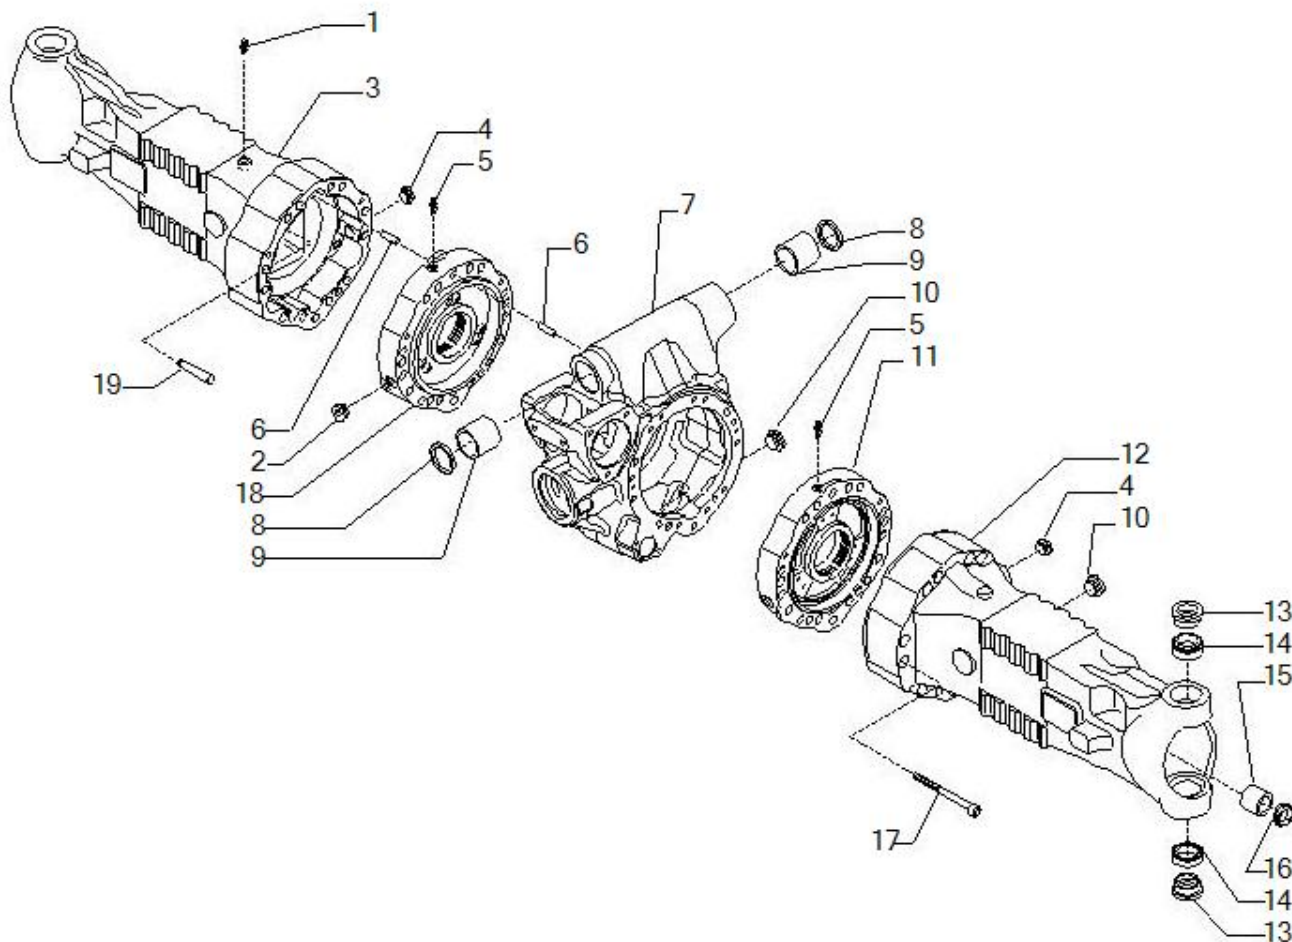

Spare parts catalogue

AXLE 26.27M_(CM9264)

REF: 143584

- 1.1 Axle housing**
- 2.1 Swivel housings and steering cylinder**
- 3.1 Bevel gear set**
- 4.1 Differential**
- 5.1 Differential locking**
- 6.1 Brakes**
- 7.1 Double U-joint**
- 8.1 Wheel hub and final reduction**
- 9.1 Brake caliper**

Pos	Ref	Qty	Description	Kit	Note
1	141894	8	STUD M16X2X38		
2	143239	4	SWIVEL HOUSING KING PIN		
4	142979	1	SWIVEL HOUSING		
5	126923	8	SELF-LOCKING SCREW M16X2X38 10.9 ACCIAIO		
6	022446	2	Nut M24x1.5		
7	022129	4	HEXAGON NUT UNI 5589 M16 8		
8	124748	4	HEX HEAD SCREW UNI 5739 M16X100 STEERING		
9	125390	2	BUSHING AB C 45X50X35 P		
10	127684	2	SEAL RING		
11	140805	2	STEERING ROD L485		
12	351504	4	BALL JOINT 40/38 RINF.	140805	
13	070787	4	Nut M24x1.5	140805	
14	351974	4	BALL JOINT TIE ROD D.35 DX	140805	
15	143002	1	STEERING CYLINDER		
16	021760	3	Bolt M14x40		
17	147929	1	STEERING SENSOR		
18	028352	2	Clamp		
19	142978	1	SWIVEL HOUSING		
20	049316	1	Cylinder head	143002	
21	049315	1	Seal kit	143002	
22	049317	1	Rod	143002	
23	049314	1	Magnetic ring	143002	
24	148294	4	BUSH 24.5X16.5X19		

Pos	Ref	Qty	Description	Kit	Note
1	068090	1	Bevel gear/Pinion Z11/36		
2	125829	2	THRUST SHOE 40.5X50X2	068090	
3	126369	1	ELASTIC SPACER 45X42X20	068090	
4	028125	1	O.ring	068090	
5	143003	1	WASHER 24.5X52X10 39NiCrMo3 253H.B	068090	
6	133548	1	RING NUT M24X1.5	068090	
8	027395	1	Bearing		
9	027350	1	Bearing		
10	025541	1	Seal ring		
11	145701	1	PARK BRAKE DISC (F2)		

Pos	Ref	Qty	Description	Kit	Note
1	144741	2	DOUBLE U-JOINT		
2	044179	4	Fork (diff. Side)	144741	
3	046439	4	Central body	144741	
4	046440	8	Spider	144741	
5	044180	4	Fork (wheel side)	144741	
6	142981	2	WASHER 46X66X3 C67 52-56 HRC		
7	145367	2	TOOTHED WASHER 44.6X58X7 40CrMnNiMo8-6-4		
8	143597	2	RING 38.5X3		