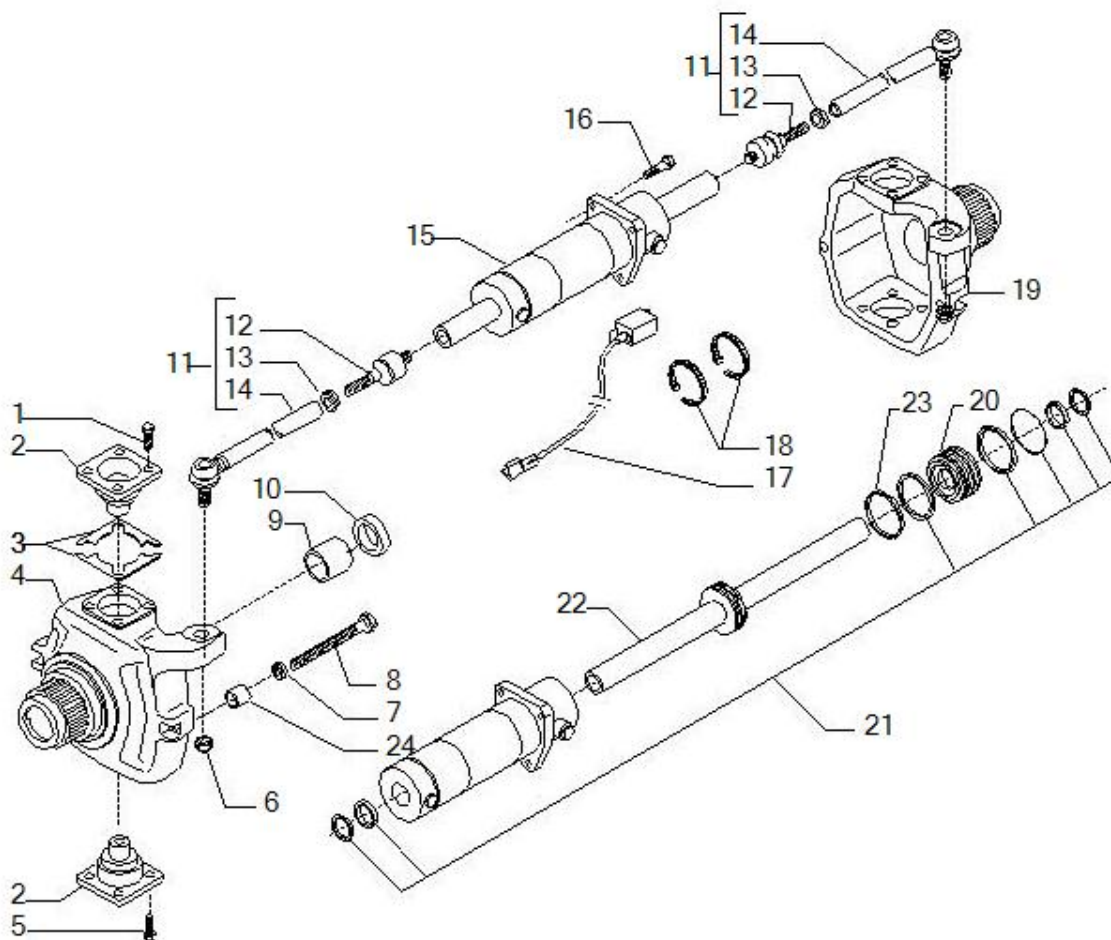

Spare parts catalogue

AXLE 26.27M_(CM9264)

REF: 143584

- 1.1 Axle housing**
- 2.1 Swivel housings and steering cylinder**
- 3.1 Bevel gear set**
- 4.1 Differential**
- 5.1 Differential locking**
- 6.1 Brakes**
- 7.1 Double U-joint**
- 8.1 Wheel hub and final reduction**
- 9.1 Brake caliper**

Pos	Ref	Qty	Description	Kit	Note
1	141894	8	STUD M16X2X38		
2	143239	4	SWIVEL HOUSING KING PIN		
4	142979	1	SWIVEL HOUSING		
5	126923	8	SELF-LOCKING SCREW M16X2X38 10.9 ACCIAIO		
6	022446	2	Nut M24x1.5		
7	022129	4	HEXAGON NUT UNI 5589 M16 8		
8	124748	4	HEX HEAD SCREW UNI 5739 M16X100 STEERING		
9	125390	2	BUSHING AB C 45X50X35 P		
10	127684	2	SEAL RING		
11	140805	2	STEERING ROD L485		
12	351504	4	BALL JOINT 40/38 RINF.	140805	
13	070787	4	Nut M24x1.5	140805	
14	351974	4	BALL JOINT TIE ROD D.35 DX	140805	
15	143002	1	STEERING CYLINDER		
16	021760	3	Bolt M14x40		
17	147929	1	STEERING SENSOR		
18	028352	2	Clamp		
19	142978	1	SWIVEL HOUSING		
20	049316	1	Cylinder head	143002	
21	049315	1	Seal kit	143002	
22	049317	1	Rod	143002	
23	049314	1	Magnetic ring	143002	
24	148294	4	BUSH 24.5X16.5X19		

Pos	Ref	Qty	Description	Kit	Note
1	144741	2	DOUBLE U-JOINT		
2	044179	4	Fork (diff. Side)	144741	
3	046439	4	Central body	144741	
4	046440	8	Spider	144741	
5	044180	4	Fork (wheel side)	144741	
6	142981	2	WASHER 46X66X3 C67 52-56 HRC		
7	145367	2	TOOTHED WASHER 44.6X58X7 40CrMnNiMo8-6-4		
8	143597	2	RING 38.5X3		