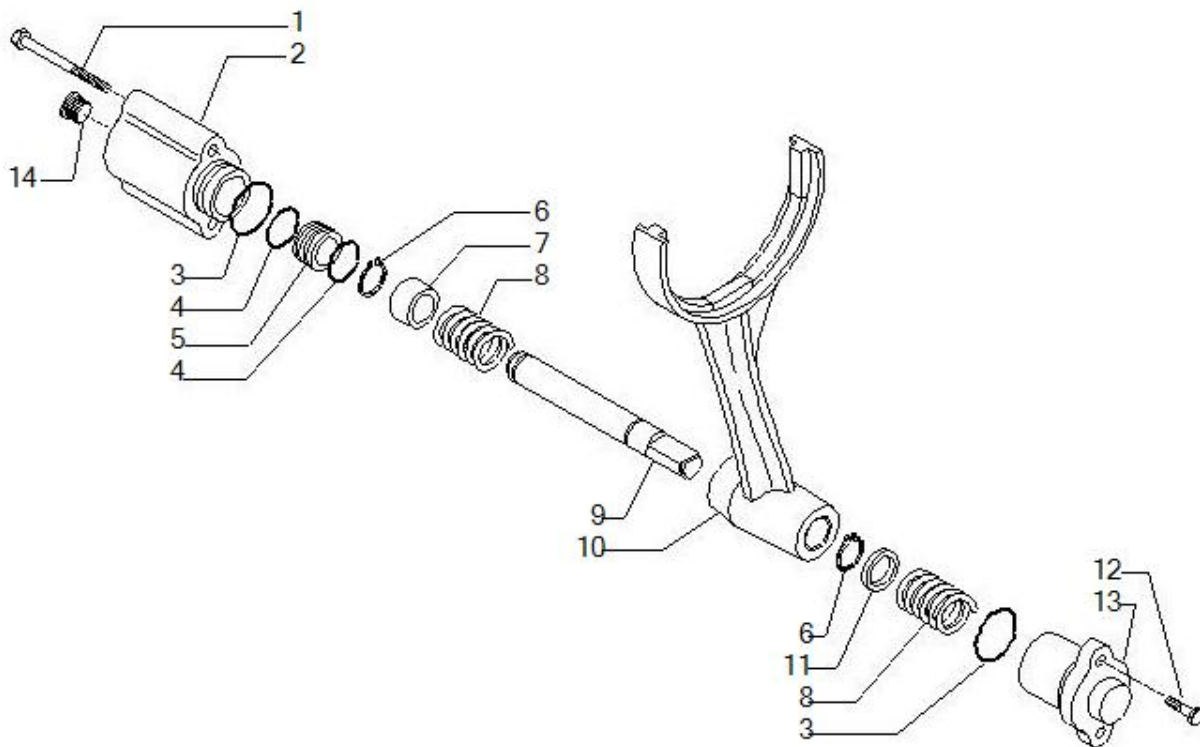

Pos	Ref	Qty	Description	Kit	Note
1	020809	2	Bolt M8x90		
2	146765	1	PISTON COVER (012851)		
3	028502	2	O.ring		
4	028121	2	O.ring		
5	139139	1	DIFFERENTIAL LOCKING PISTON		
6	024736	2	Locking ring		
7	146769	1	BUSH 36X20X31		
8	125756	2	COMPRESSION SPRING 60.5X29.5X3.5		
9	148944	1	PISTONE COM.FORCELLA		
10	146792	1	FORK		
11	146770	1	SPACER 32X20X8		
12	020781	2	Bolt M8x25		
13	146766	1	COVER (12852)		
14	021570	1	Plug