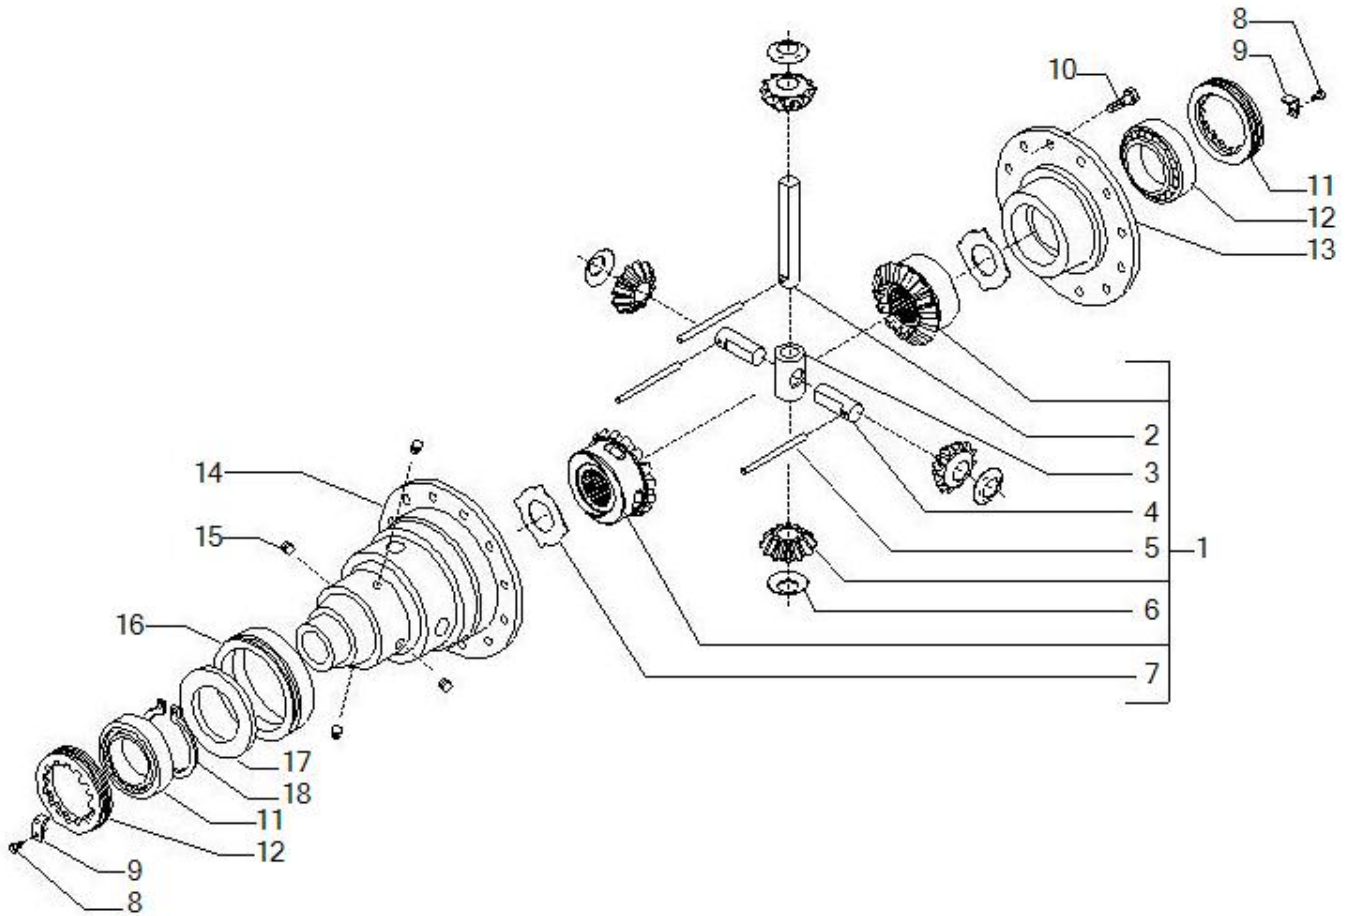

Spare parts catalogue

AXLE 26.27M_(CM9264)

REF: 143584

- 1.1 Axle housing**
- 2.1 Swivel housings and steering cylinder**
- 3.1 Bevel gear set**
- 4.1 Differential**
- 5.1 Differential locking**
- 6.1 Brakes**
- 7.1 Double U-joint**
- 8.1 Wheel hub and final reduction**
- 9.1 Brake caliper**

Pos	Ref	Qty	Description	Kit	Note
1	104988	1	BREATHER M10X1		
2	021570	2	Plug		
3	147293	1	TROMBA SX TRAVE SI 12940		
4	145465	2	PLUG M24X1.5		
5	116792	2	BREATHER M10X1 105.3246.11		
6	125065	2	PARALLEL PIN D14x40		
7	146791	1	BEAM CENTRAL BODY		
8	033481	2	Seal ring		
9	143725	2	SWING BUSHING 55X68X55		
10	125280	2	MAGNETIC PLUG M30X2		
11	147289	1	CILINDRO FRENO DX 12939		
12	147292	1	TROMBA DX TRAVE SI 12940		
13	141876	4	SEAL RING RWDR-COMBI		
14	140869	4	TAPE ROLLER THRUST BEARING HM89446/410		
15	116962	2	BUSHING AB C 40X44X35 P		
16	126403	2	SEAL RING 40X60X18.5		
17	021716	26	HEX SOCKET HEAD CAP SCREW DIN 912 M16X16		
18	147288	1	CILINDRO FRENO SX 12939		
19	142308	6	PIN 16X90		

Pos	Ref	Qty	Description	Kit	Note
1	068090	1	Bevel gear/Pinion Z11/36		
2	125829	2	THRUST SHOE 40.5X50X2	068090	
3	126369	1	ELASTIC SPACER 45X42X20	068090	
4	028125	1	O.ring	068090	
5	143003	1	WASHER 24.5X52X10 39NiCrMo3 253H.B	068090	
6	133548	1	RING NUT M24X1.5	068090	
8	027395	1	Bearing		
9	027350	1	Bearing		
10	025541	1	Seal ring		
11	145701	1	PARK BRAKE DISC (F2)		

Pos	Ref	Qty	Description	Kit	Note
1	144741	2	DOUBLE U-JOINT		
2	044179	4	Fork (diff. Side)	144741	
3	046439	4	Central body	144741	
4	046440	8	Spider	144741	
5	044180	4	Fork (wheel side)	144741	
6	142981	2	WASHER 46X66X3 C67 52-56 HRC		
7	145367	2	TOOTHED WASHER 44.6X58X7 40CrMnNiMo8-6-4		
8	143597	2	RING 38.5X3		