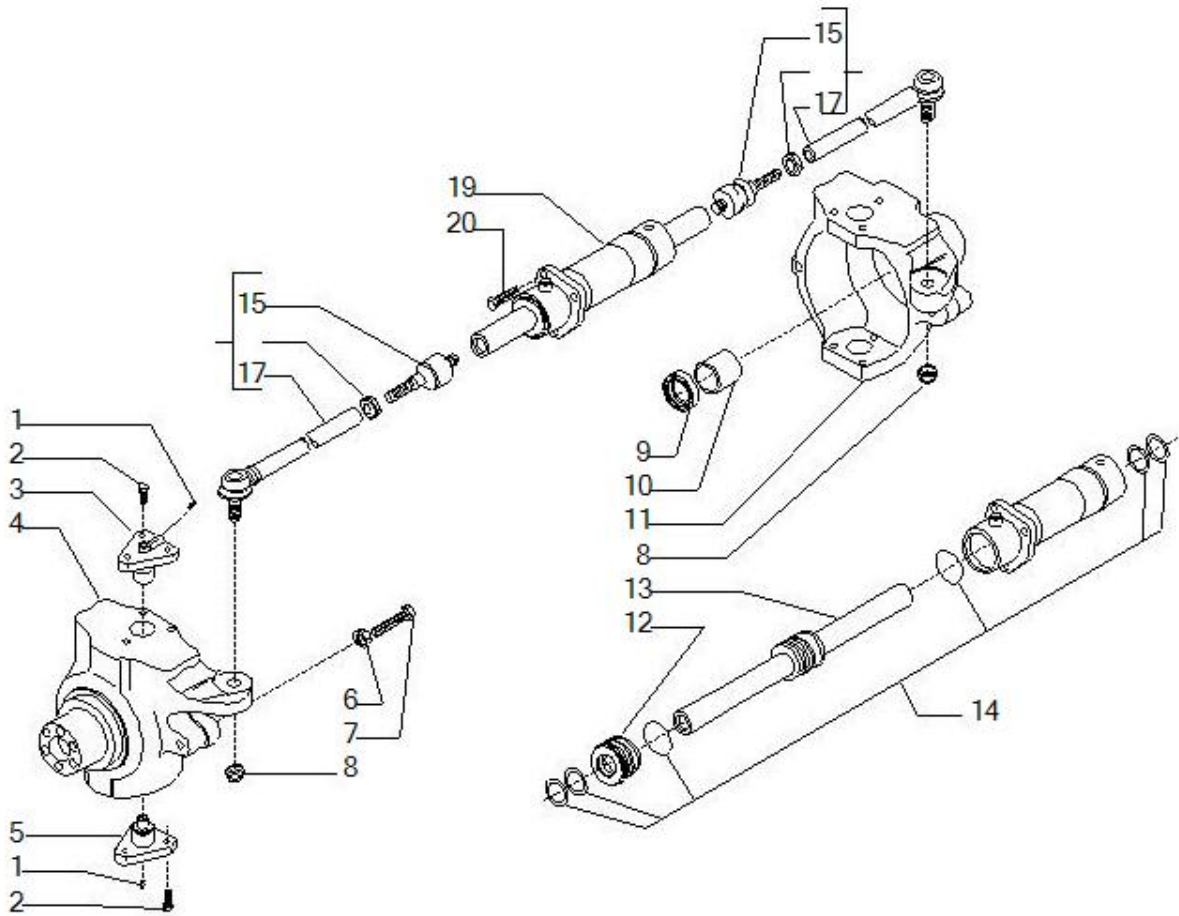

**Spare parts catalogue**

**AXLE 144520**

**REF: 144520**

- 1.1 Axle housing**
- 2.1 Swivel housing and steering cylinder**
- 3.1 Bevel gear/pinion set**
- 4.1 Differential**
- 5.1 Brakes**
- 6.1 Double joint**
- 7.1 Wheel hub and epicycloidal reduction gears**
- 8.1 Transmission housing**
- 9.1 Upper and lower shafts**

<b>Pos</b>	<b>Ref</b>	<b>Qty</b>	<b>Description</b>	<b>Kit</b>	<b>Note</b>
26	136152	6	SCREW M16X1.5		
27	139955	6	PIN		

Pos	Ref	Qty	Description	Kit	Note
	049013	1	Ball joint	131808	
	049074	1	Rod	139261	
	049085	1	Seal kit	139261	
	049138	1	Cylinder head	139261	
	070787	1	Nut M24x1.5	131808	
	350969	1	BALL JOINT TIE ROD D35	131808	
1	024210	4	Greaser nipple		
2	126922	12	SELF-LOCKING SCREW M14X2X		
3	128880	2	SWIVEL HOUSING KING PIN (		
4	131767	1	CALOTTA SX 26.18		
5	128881	2	SWIVEL HOUSING KING PIN (		
6	022129	4	Nut M16		
7	124748	4	HEX HEAD SCREW UNI 5739 M		
8	022431	2	Nut M20x1.5		
9	123208	2	COMBI RING 45X65X12		
10	125390	2	BUSHING AB C 45X50X35 P		
11	131766	1	CALOTTA DX 26.18		
12	049138	1	Cylinder head		
13	049074	1	Rod		
14	049085	1	Seal kit		
15	049013	1	Ball joint		
16	070787	1	Nut M24x1.5		
17	350969	1	BALL JOINT TIE ROD D35		
18	131808	2	STEERING ROD		
19	139261	1	STEERING CYLINDER IN 85-3		

Pos	Ref	Qty	Description	Kit	Note
	046191	1	Fork (wheel side)	131810	
	046196	1	Central body	131810	
	046252	2	Spider	131810	
	046267	1	Fork (diff. Side)	131810	
1	131810	2	DOUBLE U-JOINT B310 55G D		
2	046267	1	Fork (diff. Side)		
3	519056	1	CENTRAL BODY		
4	046252	2	Spider		
5	040822	8	Lockring		
6	046266	1	Fork (wheel side)		
7	132165	2	THRUST WASHER 45.3X60X2.5		
8	140024	2	WASHER 44.6X52X2.5 C67 UN		
9	024800	2	Snap ring		