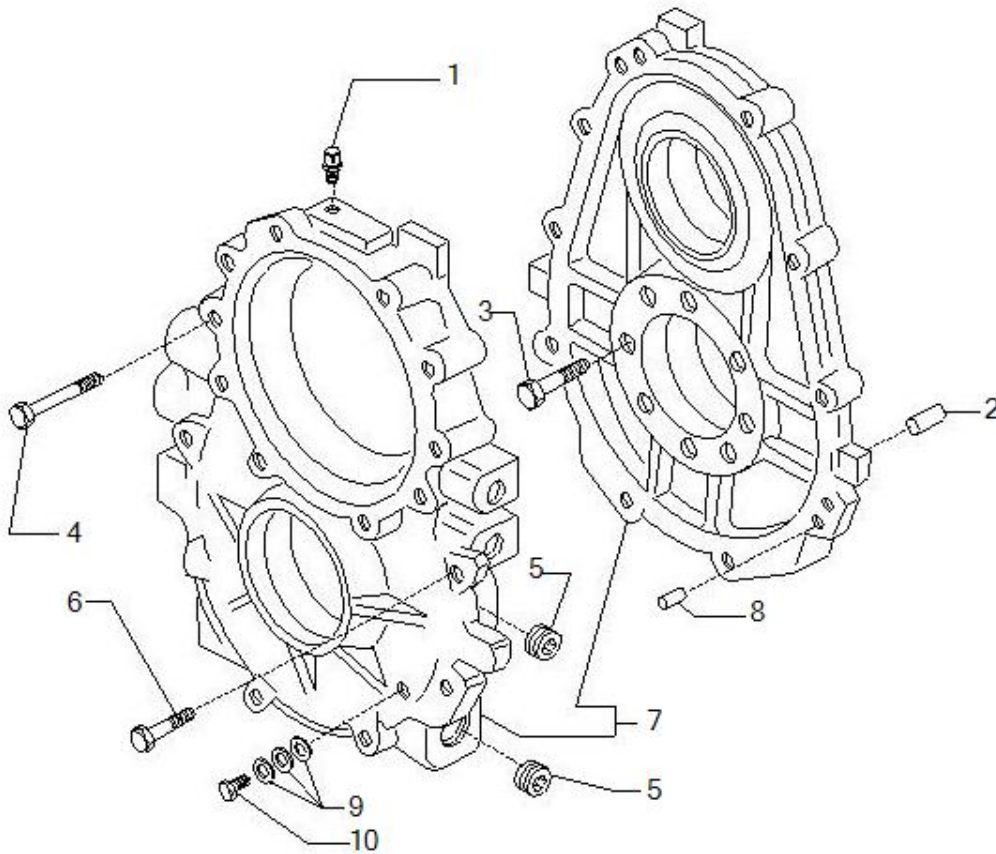

Pos	Ref	Qty	Description	Kit	Note
1	104988	1	BREATHER M10X1		
2	121710	1	PARALLEL PIN CARRARO STD		
3	021097	8	Bolt M12x55		
4	020868	2	Bolt M10x75		
5	128050	2	TAPERED PLUG M24X1.5 UNI		
6	020864	6	Bolt M10x55		
7	144559	1	TRANSMISSION HOUSING COMP		
8	072259	4	Pin D10x25		
9	023259	3	Thickness mm 1.0		
10	020776	1	Bolt M8x16