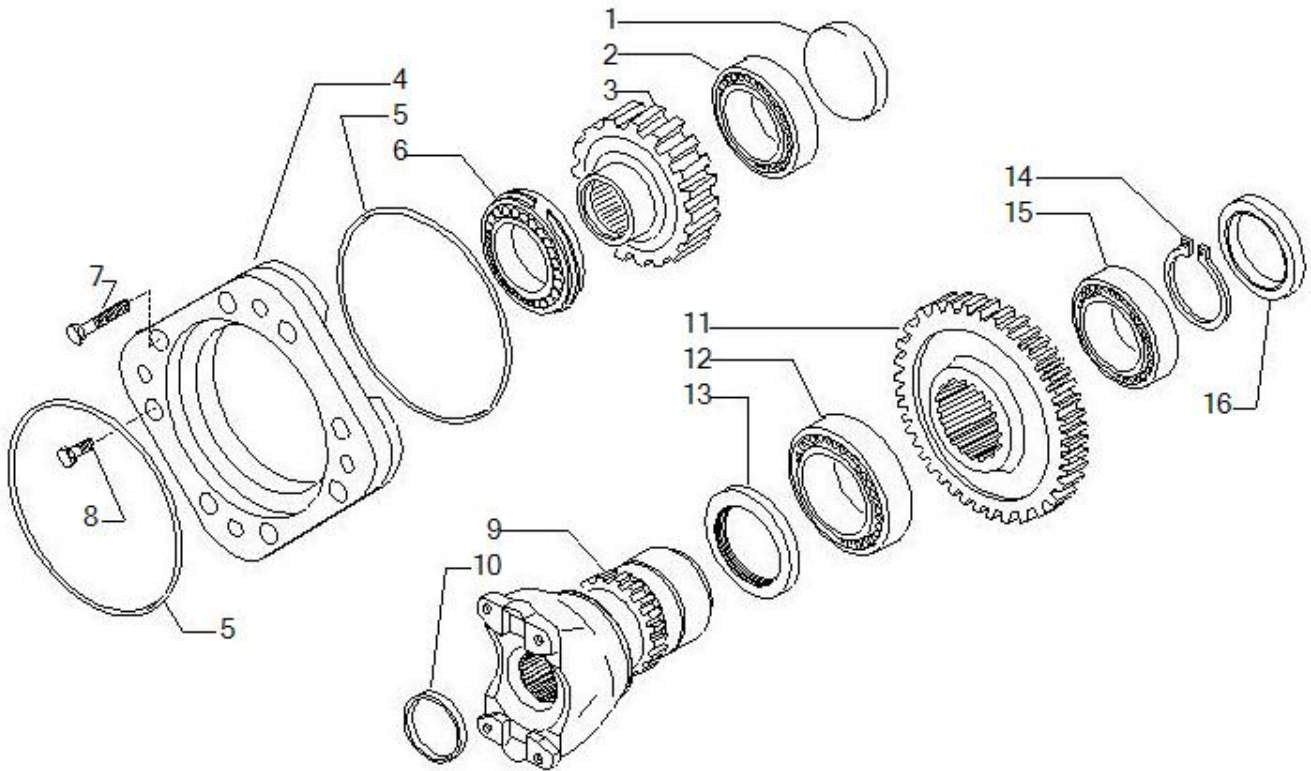

Pos	Ref	Qty	Description	Kit	Note
1	109747	1	D80X12		
2	025741	1	Bearing		
3	137589	1	GEAR Z32 M3.5		
4	136878	1	MOTOR FLANGE (011687)		
5	028611	2	O-Ring		
6	025820	1	Bearing		
7	021434	2	Screw M10x90		
8	021412	6	Screw M10x35		
9	141329	1	ALBERO INF.+FL.1410 13090		
10	130667	1	PLUG UNI 5866 D42X12 FEP		
11	127959	1	GEAR Z65 M3.5		
12	025743	1	Bearing		
13	025296	1	Oil seal ring		
14	024816	1	CIRCLIP		
15	025742	1	Bearing		
16	125442	1	SEAL RING 65X92X14 B1DUOS