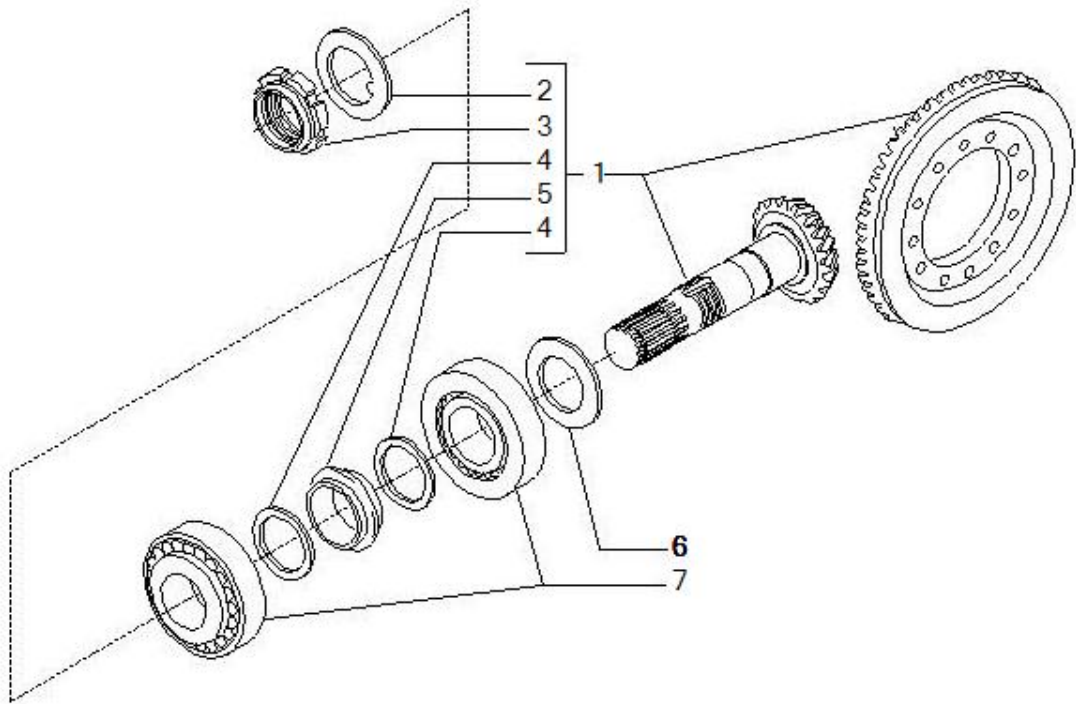

Pos	Ref	Qty	Description	Kit	Note
1	066090	1	Bevel gear set 13/31		
2	113717	1	SAFETY WASHER	066090	
3	115054	1	RING NUT M40X1.5	066090	
4	125829	2	THRUST SHOE 40.5X50X2	066090	
5	125806	1	ELASTIC SPACER 45X42X22.7	066090	
7	027350	2	Bearing