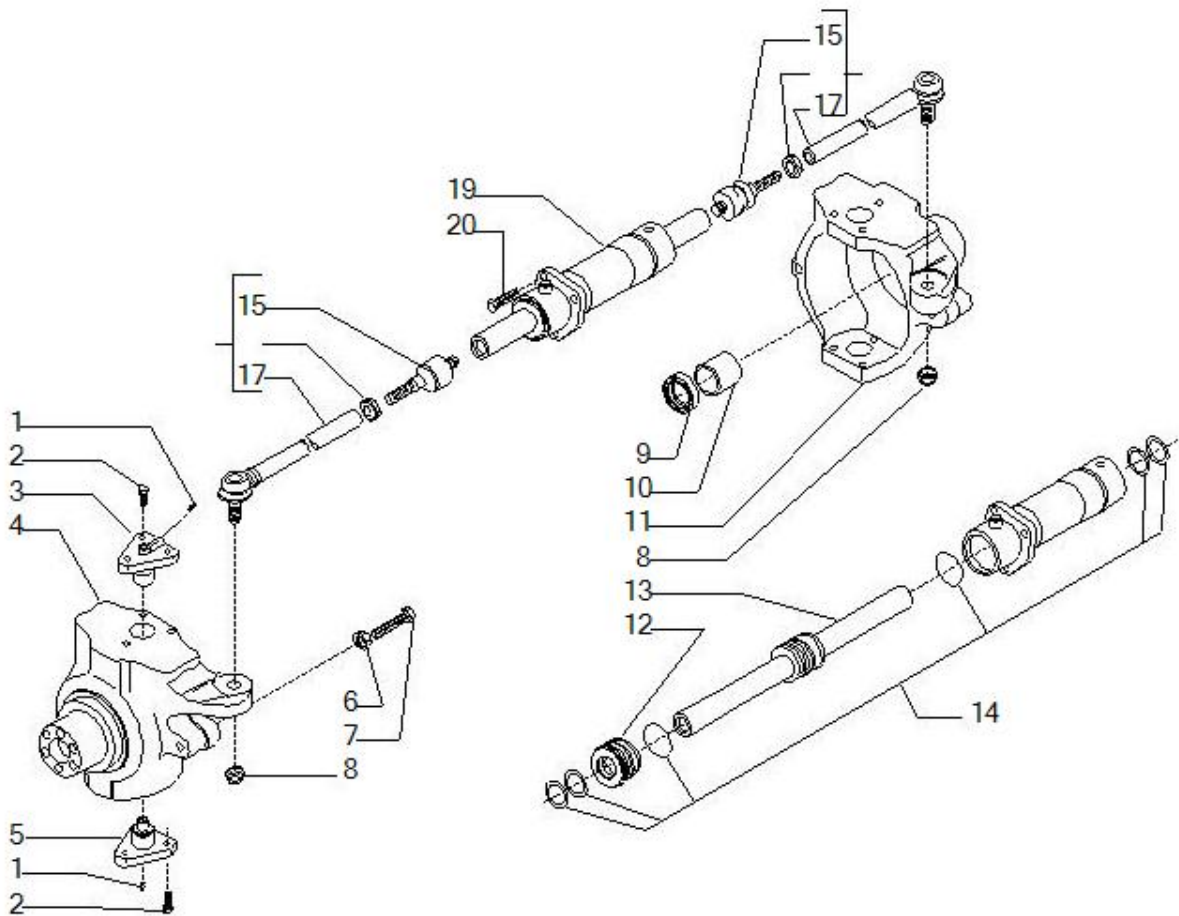

**Spare parts catalogue**

**AXLE 144520**

**REF: 144520**

- 1.1 Axle housing**
- 2.1 Swivel housing and steering cylinder**
- 3.1 Bevel gear/pinion set**
- 4.1 Differential**
- 5.1 Brakes**
- 6.1 Double joint**
- 7.1 Wheel hub and epicycloidal reduction gears**
- 8.1 Transmission housing**
- 9.1 Upper and lower shafts**

<b>Pos</b>	<b>Ref</b>	<b>Qty</b>	<b>Description</b>	<b>Kit</b>	<b>Note</b>
26	136152	6	SCREW M16X1.5		
27	139955	6	PIN		

Pos	Ref	Qty	Description	Kit	Note
	049013	1	Ball joint	131808	
	049074	1	Rod	139261	
	049085	1	Seal kit	139261	
	049138	1	Cylinder head	139261	
	070787	1	Nut M24x1.5	131808	
	350969	1	BALL JOINT TIE ROD D35	131808	
1	024210	4	Greaser nipple		
2	126922	12	SELF-LOCKING SCREW M14X2X		
3	128880	2	SWIVEL HOUSING KING PIN (		
4	131767	1	CALOTTA SX 26.18		
5	128881	2	SWIVEL HOUSING KING PIN (		
6	022129	4	Nut M16		
7	124748	4	HEX HEAD SCREW UNI 5739 M		
8	022431	2	Nut M20x1.5		
9	123208	2	COMBI RING 45X65X12		
10	125390	2	BUSHING AB C 45X50X35 P		
11	131766	1	CALOTTA DX 26.18		
12	049138	1	Cylinder head		
13	049074	1	Rod		
14	049085	1	Seal kit		
15	049013	1	Ball joint		
16	070787	1	Nut M24x1.5		
17	350969	1	BALL JOINT TIE ROD D35		
18	131808	2	STEERING ROD		
19	139261	1	STEERING CYLINDER IN 85-3		

Pos	Ref	Qty	Description	Kit	Note
	046191	1	Fork (wheel side)	131810	
	046196	1	Central body	131810	
	046252	2	Spider	131810	
	046267	1	Fork (diff. Side)	131810	
1	131810	2	DOUBLE U-JOINT B310 55G D		
2	046267	1	Fork (diff. Side)		
3	519056	1	CENTRAL BODY		
4	046252	2	Spider		
5	040822	8	Lockring		
6	046266	1	Fork (wheel side)		
7	132165	2	THRUST WASHER 45.3X60X2.5		
8	140024	2	WASHER 44.6X52X2.5 C67 UN		
9	024800	2	Snap ring		