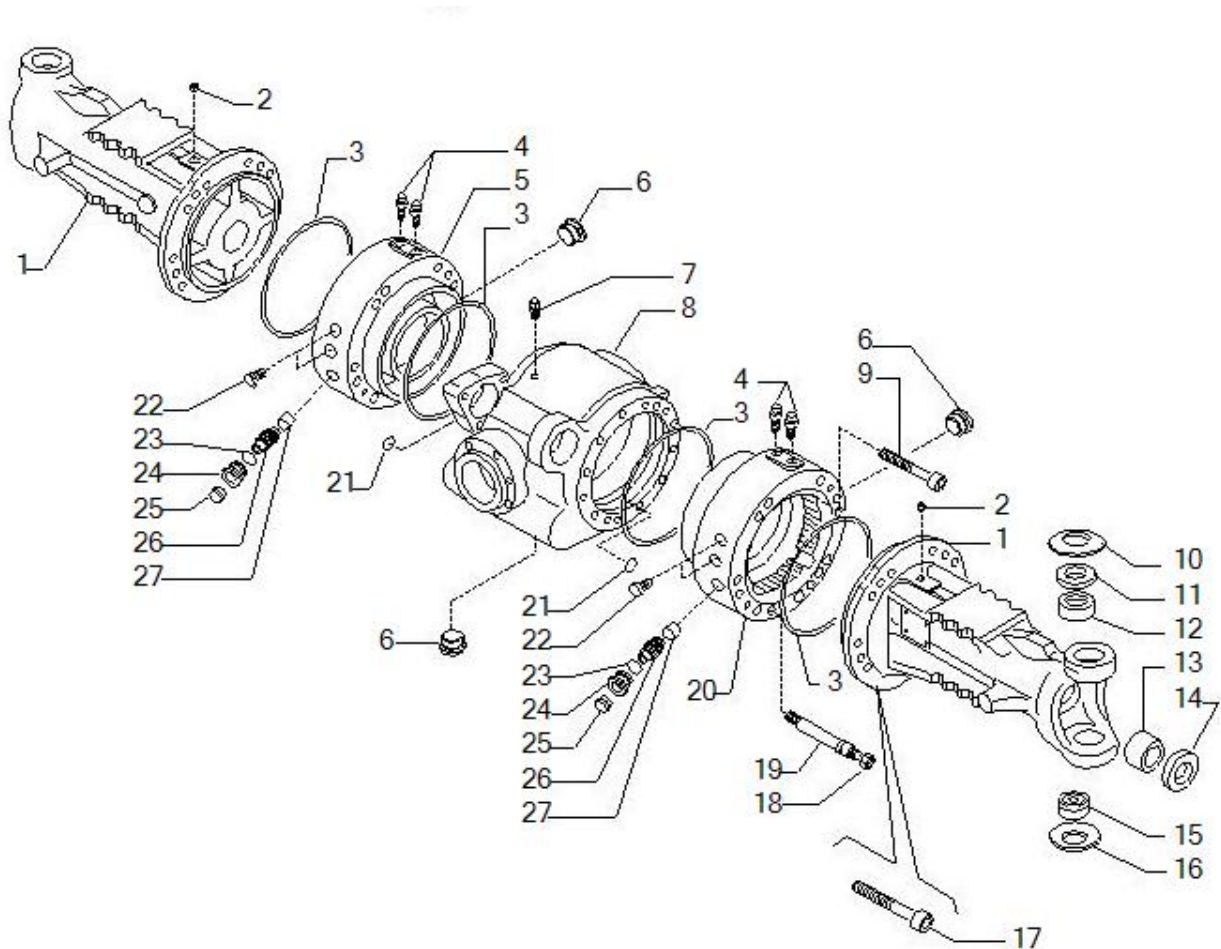

**Spare parts catalogue**

**AXLE 144520**

**REF: 144520**

- 1.1 Axle housing**
- 2.1 Swivel housing and steering cylinder**
- 3.1 Bevel gear/pinion set**
- 4.1 Differential**
- 5.1 Brakes**
- 6.1 Double joint**
- 7.1 Wheel hub and epicycloidal reduction gears**
- 8.1 Transmission housing**
- 9.1 Upper and lower shafts**

<b>Pos</b>	<b>Ref</b>	<b>Qty</b>	<b>Description</b>	<b>Kit</b>	<b>Note</b>
26	136152	6	SCREW M16X1.5		
27	139955	6	PIN		

Pos	Ref	Qty	Description	Kit	Note
	049013	1	Ball joint	131808	
	049074	1	Rod	139261	
	049085	1	Seal kit	139261	
	049138	1	Cylinder head	139261	
	070787	1	Nut M24x1.5	131808	
	350969	1	BALL JOINT TIE ROD D35	131808	
1	024210	4	Greaser nipple		
2	126922	12	SELF-LOCKING SCREW M14X2X		
3	128880	2	SWIVEL HOUSING KING PIN (		
4	131767	1	CALOTTA SX 26.18		
5	128881	2	SWIVEL HOUSING KING PIN (		
6	022129	4	Nut M16		
7	124748	4	HEX HEAD SCREW UNI 5739 M		
8	022431	2	Nut M20x1.5		
9	123208	2	COMBI RING 45X65X12		
10	125390	2	BUSHING AB C 45X50X35 P		
11	131766	1	CALOTTA DX 26.18		
12	049138	1	Cylinder head		
13	049074	1	Rod		
14	049085	1	Seal kit		
15	049013	1	Ball joint		
16	070787	1	Nut M24x1.5		
17	350969	1	BALL JOINT TIE ROD D35		
18	131808	2	STEERING ROD		
19	139261	1	STEERING CYLINDER IN 85-3		

Pos	Ref	Qty	Description	Kit	Note
	046191	1	Fork (wheel side)	131810	
	046196	1	Central body	131810	
	046252	2	Spider	131810	
	046267	1	Fork (diff. Side)	131810	
1	131810	2	DOUBLE U-JOINT B310 55G D		
2	046267	1	Fork (diff. Side)		
3	519056	1	CENTRAL BODY		
4	046252	2	Spider		
5	040822	8	Lockring		
6	046266	1	Fork (wheel side)		
7	132165	2	THRUST WASHER 45.3X60X2.5		
8	140024	2	WASHER 44.6X52X2.5 C67 UN		
9	024800	2	Snap ring		