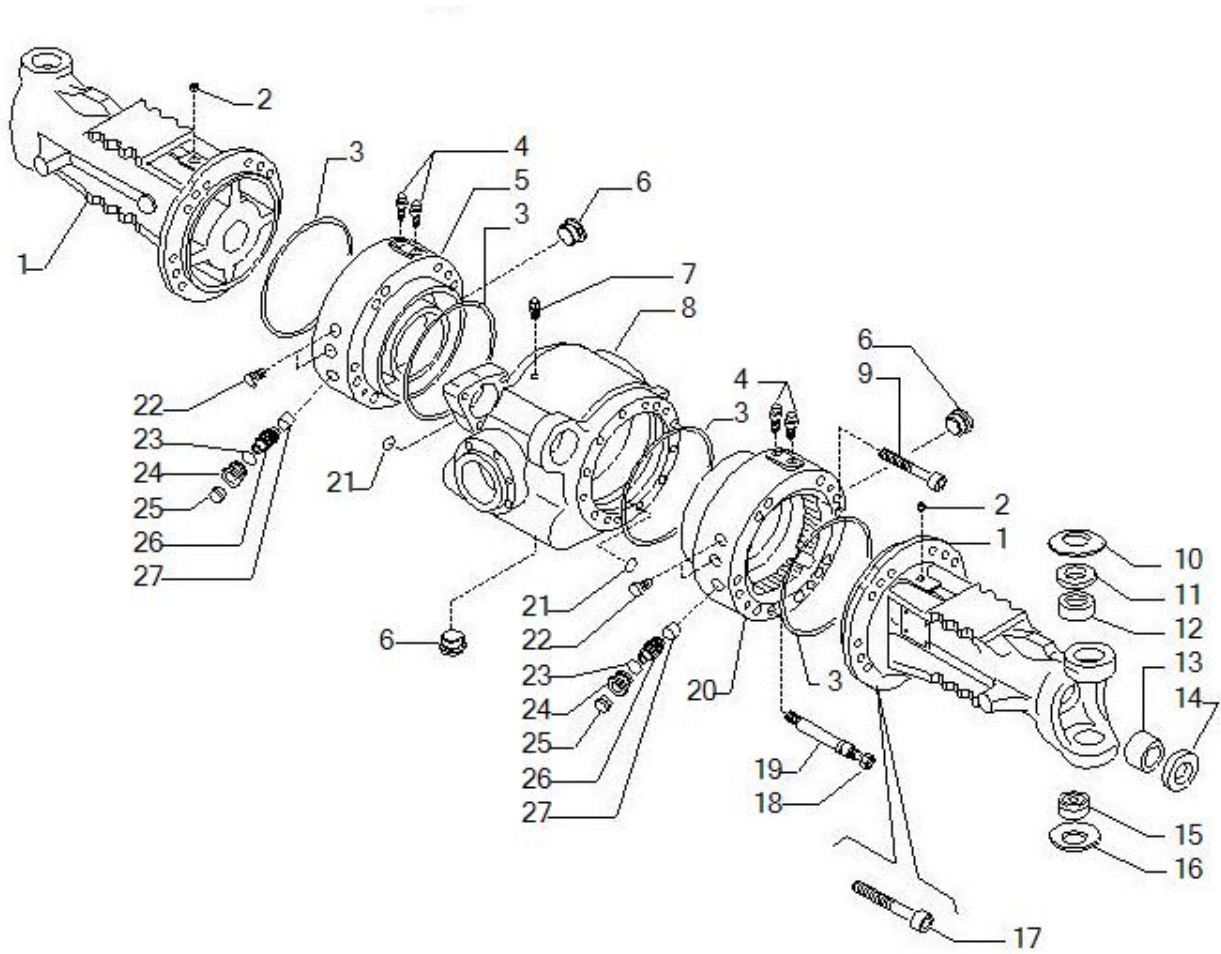

**Spare parts catalogue**

**AXLE 144520**

**REF: 144520**

- 1.1 Axle housing**
- 2.1 Swivel housing and steering cylinder**
- 3.1 Bevel gear/pinion set**
- 4.1 Differential**
- 5.1 Brakes**
- 6.1 Double joint**
- 7.1 Wheel hub and epicycloidal reduction gears**
- 8.1 Transmission housing**
- 9.1 Upper and lower shafts**

<b>Pos</b>	<b>Ref</b>	<b>Qty</b>	<b>Description</b>	<b>Kit</b>	<b>Note</b>
26	136152	6	SCREW M16X1.5		
27	139955	6	PIN		

Pos	Ref	Qty	Description	Kit	Note
	049013	1	Ball joint	131808	
	049074	1	Rod	139261	
	049085	1	Seal kit	139261	
	049138	1	Cylinder head	139261	
	070787	1	Nut M24x1.5	131808	
	350969	1	BALL JOINT TIE ROD D35	131808	
1	024210	4	Greaser nipple		
2	126922	12	SELF-LOCKING SCREW M14X2X		
3	128880	2	SWIVEL HOUSING KING PIN (		
4	131767	1	CALOTTA SX 26.18		
5	128881	2	SWIVEL HOUSING KING PIN (		
6	022129	4	Nut M16		
7	124748	4	HEX HEAD SCREW UNI 5739 M		
8	022431	2	Nut M20x1.5		
9	123208	2	COMBI RING 45X65X12		
10	125390	2	BUSHING AB C 45X50X35 P		
11	131766	1	CALOTTA DX 26.18		
12	049138	1	Cylinder head		
13	049074	1	Rod		
14	049085	1	Seal kit		
15	049013	1	Ball joint		
16	070787	1	Nut M24x1.5		
17	350969	1	BALL JOINT TIE ROD D35		
18	131808	2	STEERING ROD		
19	139261	1	STEERING CYLINDER IN 85-3		

Pos	Ref	Qty	Description	Kit	Note
	046191	1	Fork (wheel side)	131810	
	046196	1	Central body	131810	
	046252	2	Spider	131810	
	046267	1	Fork (diff. Side)	131810	
1	131810	2	DOUBLE U-JOINT B310 55G D		
2	046267	1	Fork (diff. Side)		
3	519056	1	CENTRAL BODY		
4	046252	2	Spider		
5	040822	8	Lockring		
6	046266	1	Fork (wheel side)		
7	132165	2	THRUST WASHER 45.3X60X2.5		
8	140024	2	WASHER 44.6X52X2.5 C67 UN		
9	024800	2	Snap ring		