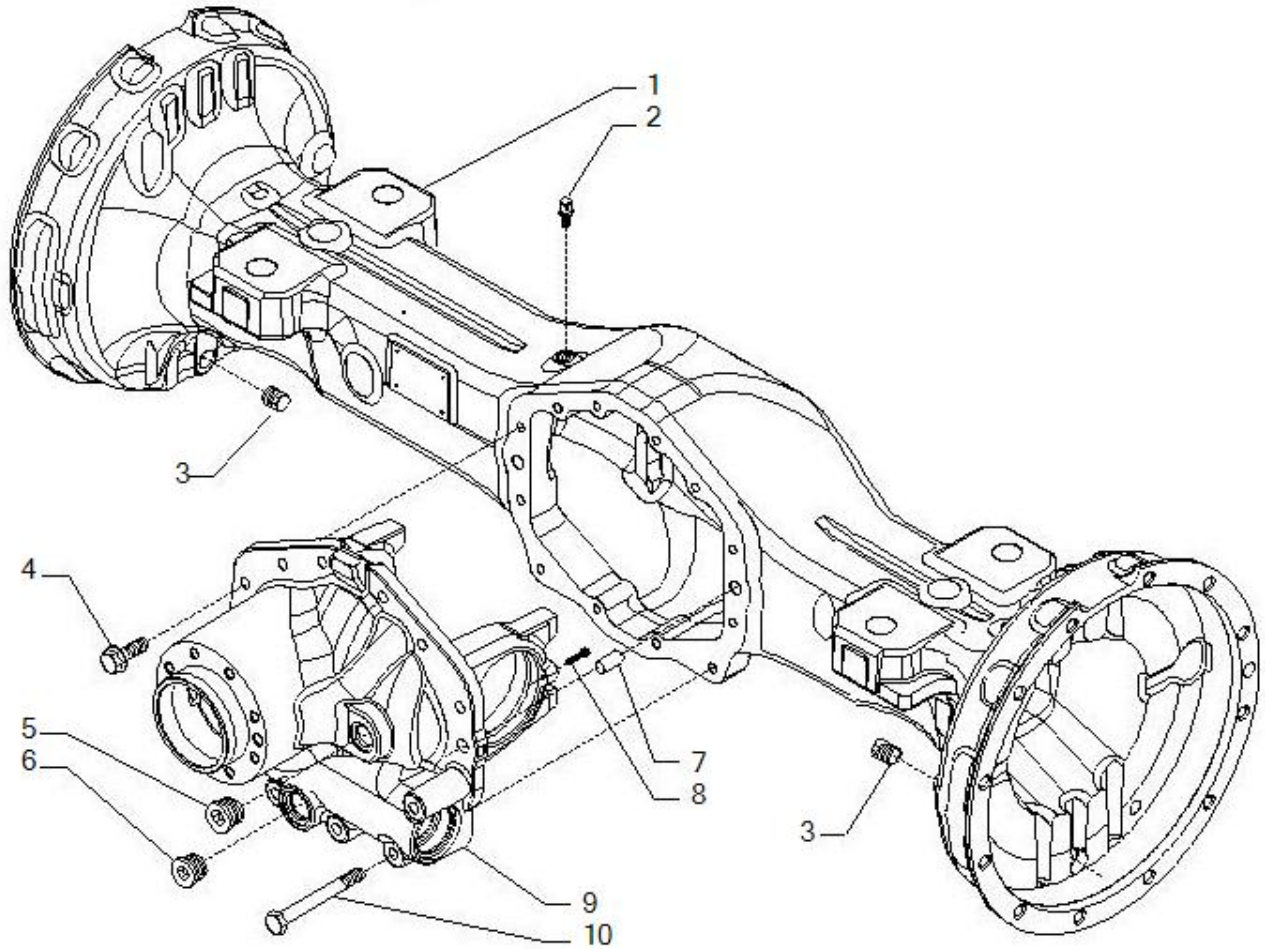

Spare parts catalogue

AXLE 28.44FR_(ECO19329){0001}

REF: 643560

- 1.1 Axle housing**
- 2.1 Bevel gear set**
- 3.1 Differential**
- 4.1 Differential locking**
- 5.1 Brakes**
- 6.1 Wheel hub and final reduction**
- 7.1 Brake caliper**
- 8.1 pinza freno 2**

Pos	Ref	Qty	Description	Kit	Note
1	642407	1	BEAM RI 28.44FR-1800 (370646) L1366.5		
2	104988	1	BREATHER M10X1		
3	92270	2	Oil plug M22x1,5		
4	125827	8	HEX HEAD FLANGE SCREW M12X1.75X29 12.9 C		
5	145465	1	PLUG M24X1.5		
6	125280	1	MAGNETIC PLUG M30X2		
7	87660	2	PARALLEL PIN 15X35		
8	21375	2	Bolt M6x25		
9	642409	1	DIFF. SUPPORT (10713)		
10	20946	4	Screw M12x100		

Pos	Ref	Qty	Description	Kit	Note
1	68346	1	KIT COPPIA CONICA 12/33		
2	125829	2	THRUST SHOE 40.5X50X2		
3	126369	1	ELASTIC SPACER 45X42X20		
4	113717	1	SAFETY WASHER MAT101 STD. CARRARO 1-0000		
5	115054	1	RING NUT M40X1.5		
6	134186	1	SHIM 75X45.3X2.5		
6	134187	1	SHIM 75X45.3X2.6		
6	134188	1	SHIM 75X45.3X2.7		
6	134189	1	SHIM 75X45.3X2.8		
6	134190	1	SHIM 75X45.3X2.9		
6	134191	1	SHIM 75X45.3X3		
6	134192	1	SHIM 75X45.3X3.1		
6	134193	1	SHIM 75X45.3X3.2		
6	134194	1	SHIM 75X45.3X3.3		
6	134195	1	SHIM 75X45.3X3.4		
7	27395	1	Bearing		
8	27350	1	Bearing		
9	145050	1	CASSETTE RAD.SHAFT SEALX/ 65X92X10/15		

Pos	Ref	Qty	Description	Kit	Note
1	148564	1	CYLINDER BLOCC.DIFF.		
2	28512	1	Joint OR		
3	28121	2	O.ring		
4	139139	1	DIFFERENTIAL LOCKING PISTON		
5	24736	2	Locking ring		
6	146769	1	BUSH 36X20X31		
7	125756	2	COMPRESSION SPRING 60.5X29.5X3.5		
8	148783	1	CONTROL PIN BLOCC.DIFF.		
9	148563	1	CONTROL FORK Diff. locking		
11	146770	1	SPACER 32X20X8		