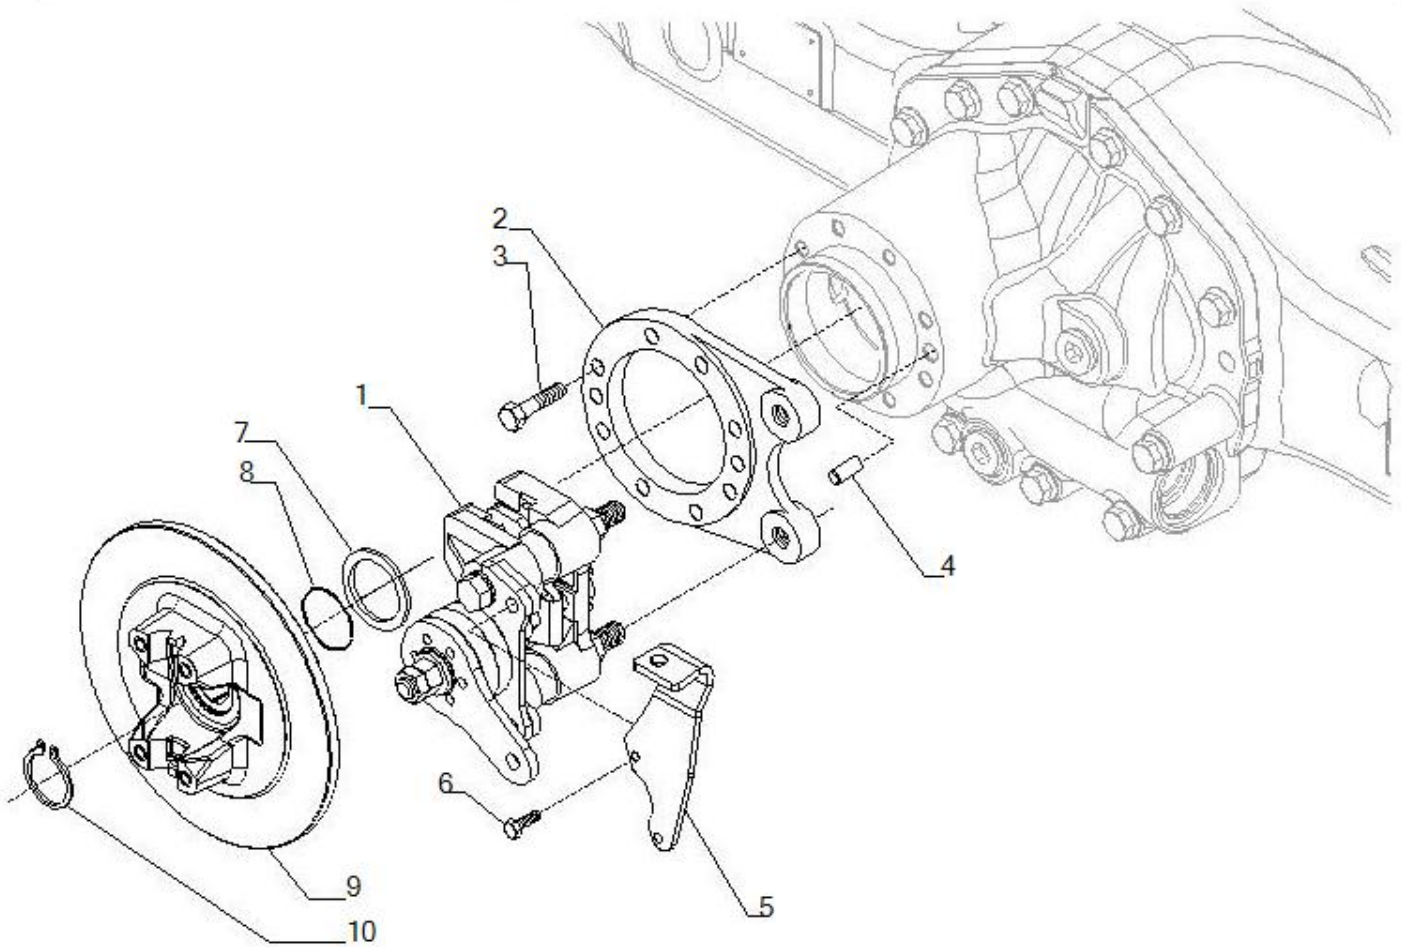

Pos	Ref	Qty	Description	Kit	Note
2	380399	2	BRAKE CALIPER FLANGE (013129)		
3	21368	8	HEX SOCKET HEAD CAP SCREW UNI 5931 M12X3		
4	121710	2	PARALLEL PIN CARRARO STD N. 0-20-90 12X2		
5	644220	2	HANGER		
6	21477	2	Bolt		
7	123402	1	WASHER C70 UNI 3545-68A NASTRO TEMPRATO		
8	28532	1	O.ring		
9	146048	1	BRAKE DISC+FLANGE YOKE 1410 (12790)		
10	24789	1	Snap ring