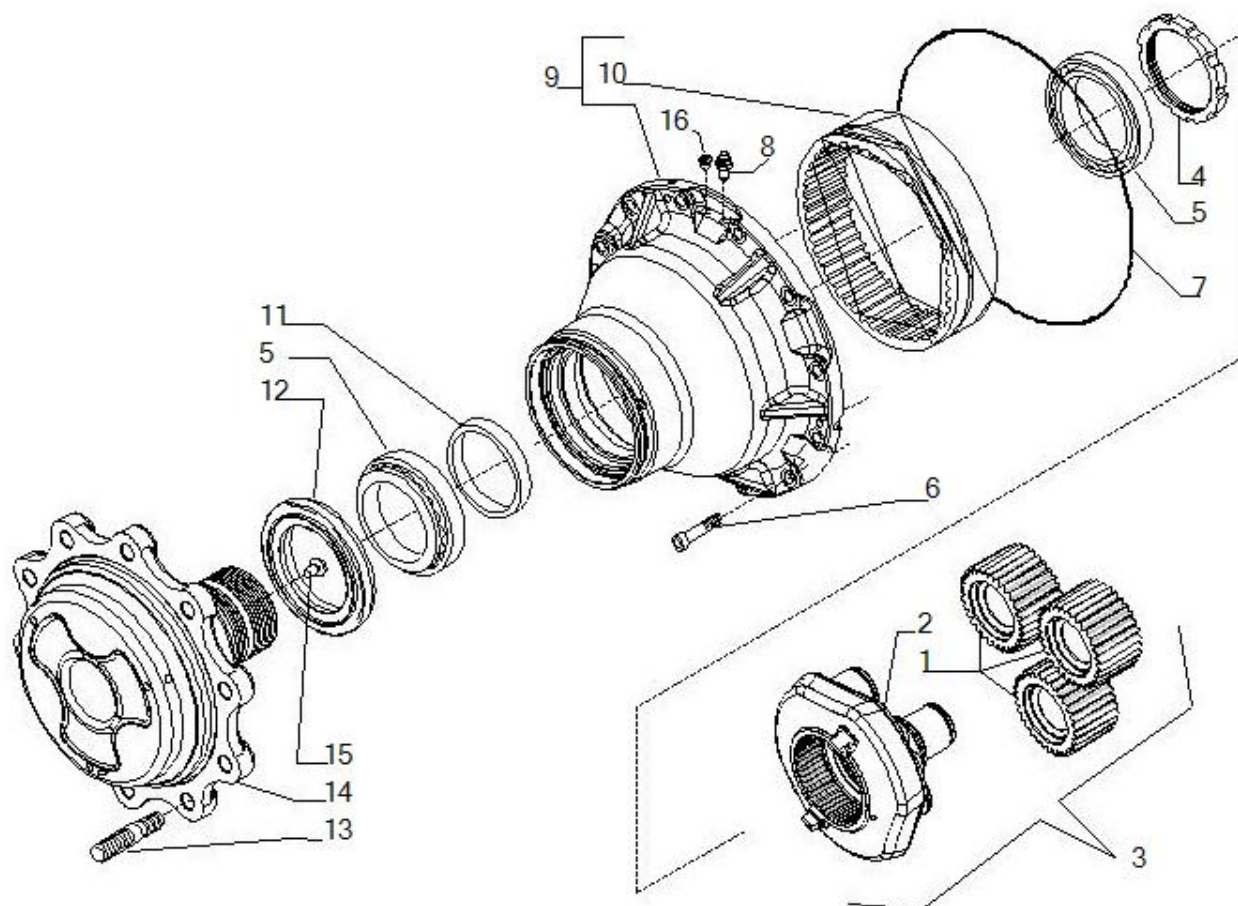

Spare parts catalogue

AXLE 28.44FR_(ECO19329){0001}

REF: 643560

- 1.1 Axle housing**
- 2.1 Bevel gear set**
- 3.1 Differential**
- 4.1 Differential locking**
- 5.1 Brakes**
- 6.1 Wheel hub and final reduction**
- 7.1 Brake caliper**
- 8.1 pinza freno 2**

Pos	Ref	Qty	Description	Kit	Note
1	68346	1	KIT COPPIA CONICA 12/33		
2	125829	2	THRUST SHOE 40.5X50X2		
3	126369	1	ELASTIC SPACER 45X42X20		
4	113717	1	SAFETY WASHER MAT101 STD. CARRARO 1-0000		
5	115054	1	RING NUT M40X1.5		
6	134186	1	SHIM 75X45.3X2.5		
6	134187	1	SHIM 75X45.3X2.6		
6	134188	1	SHIM 75X45.3X2.7		
6	134189	1	SHIM 75X45.3X2.8		
6	134190	1	SHIM 75X45.3X2.9		
6	134191	1	SHIM 75X45.3X3		
6	134192	1	SHIM 75X45.3X3.1		
6	134193	1	SHIM 75X45.3X3.2		
6	134194	1	SHIM 75X45.3X3.3		
6	134195	1	SHIM 75X45.3X3.4		
7	27395	1	Bearing		
8	27350	1	Bearing		
9	145050	1	CASSETTE RAD.SHAFT SEALX/ 65X92X10/15		

Pos	Ref	Qty	Description	Kit	Note
1	148564	1	CYLINDER BLOCC.DIFF.		
2	28512	1	Joint OR		
3	28121	2	O.ring		
4	139139	1	DIFFERENTIAL LOCKING PISTON		
5	24736	2	Locking ring		
6	146769	1	BUSH 36X20X31		
7	125756	2	COMPRESSION SPRING 60.5X29.5X3.5		
8	148783	1	CONTROL PIN BLOCC.DIFF.		
9	148563	1	CONTROL FORK Diff. locking		
11	146770	1	SPACER 32X20X8		

Pos	Ref	Qty	Description	Kit	Note
1	148485	1	AXLE SHAFT WITH GEAR L807 Z15 M2.9295		
1	148484	1	AXLE SHAFT WITH GEAR L701.9 Z15 M2.9295		
2	148487	2	COUNTERPLATE Brake SP.5		
3	148795	4	BRAKE DISC		
4	148488	2	COUNTERPLATE Brake SP.8		
5	130130	6	PARALLEL PIN 14X79		
6	380400	2	BRAKE PISTON (010416) ALTA PRESSIONE		
7	143837	2	O-RING 2-379 278.77X5.33		
8	142207	2	O-RING 2-378 266.07X5.33 90S61050		
9	380401	2	BRAKE CYLINDER (010415) ALTA PRESSIONE		
10	117339	2	PARALLEL PIN 16X40		
11	28649	2	O-RING 2-275 VITON 75 41050		
12	149241	6	SELF-ADJUST KIT 0.6		
13	24958	6	CIRCLIP J 30X1.2 L		