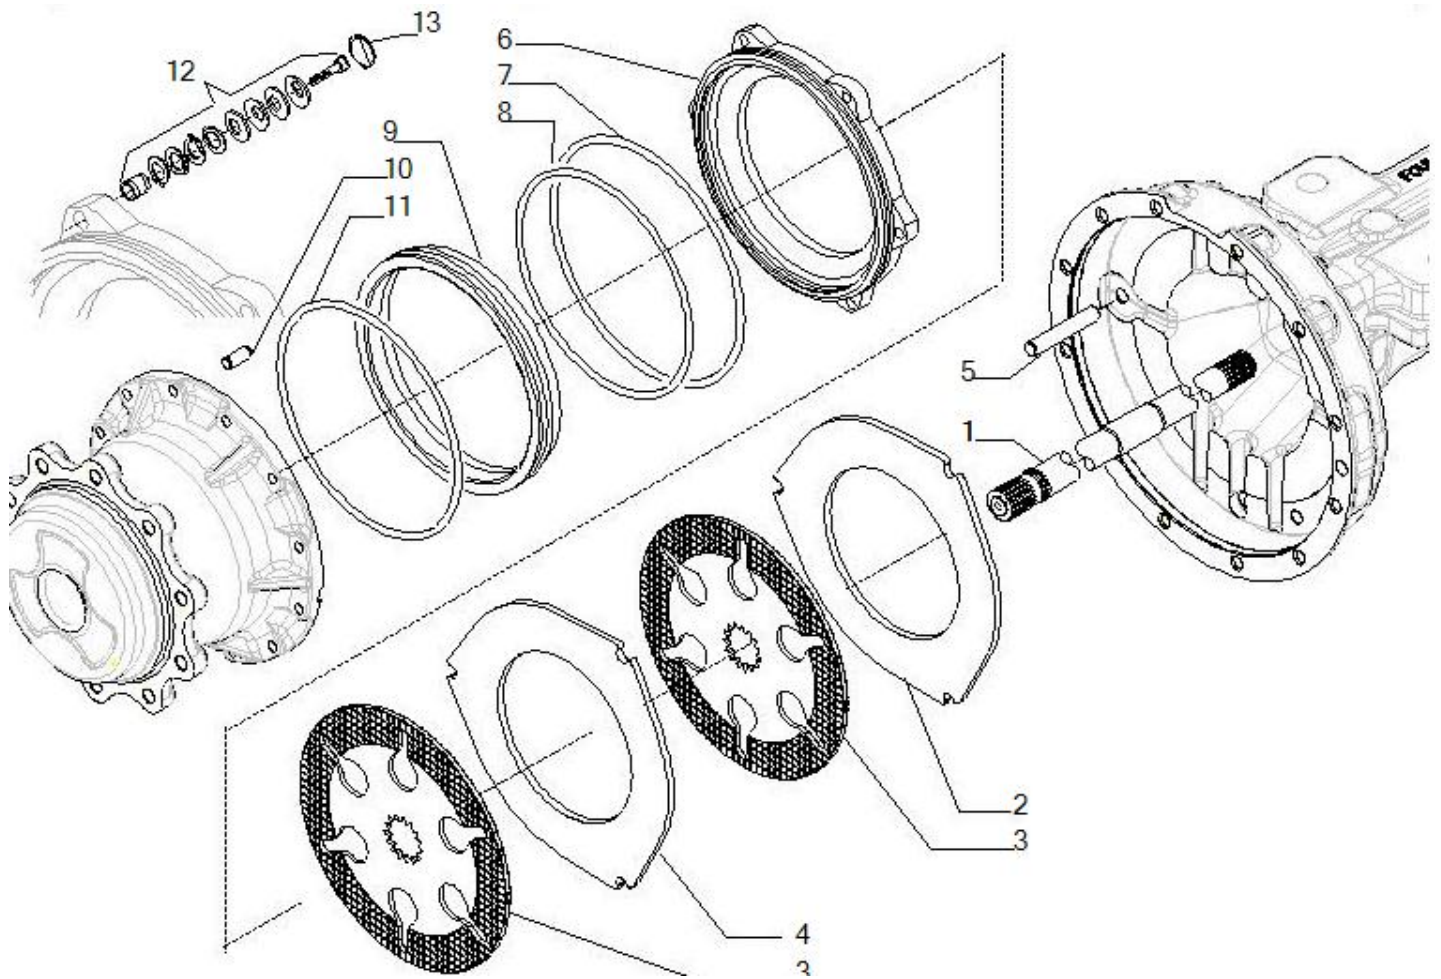

Spare parts catalogue

AXLE 28.44FR_(ECO19329){0001}

REF: 643560

- 1.1 Axle housing**
- 2.1 Bevel gear set**
- 3.1 Differential**
- 4.1 Differential locking**
- 5.1 Brakes**
- 6.1 Wheel hub and final reduction**
- 7.1 Brake caliper**
- 8.1 pinza freno 2**

Pos	Ref	Qty	Description	Kit	Note
1	642407	1	BEAM RI 28.44FR-1800 (370646) L1366.5		
2	104988	1	BREATHER M10X1		
3	92270	2	Oil plug M22x1,5		
4	125827	8	HEX HEAD FLANGE SCREW M12X1.75X29 12.9 C		
5	145465	1	PLUG M24X1.5		
6	125280	1	MAGNETIC PLUG M30X2		
7	87660	2	PARALLEL PIN 15X35		
8	21375	2	Bolt M6x25		
9	642409	1	DIFF. SUPPORT (10713)		
10	20946	4	Screw M12x100		

Pos	Ref	Qty	Description	Kit	Note
1	68346	1	KIT COPPIA CONICA 12/33		
2	125829	2	THRUST SHOE 40.5X50X2		
3	126369	1	ELASTIC SPACER 45X42X20		
4	113717	1	SAFETY WASHER MAT101 STD. CARRARO 1-0000		
5	115054	1	RING NUT M40X1.5		
6	134186	1	SHIM 75X45.3X2.5		
6	134187	1	SHIM 75X45.3X2.6		
6	134188	1	SHIM 75X45.3X2.7		
6	134189	1	SHIM 75X45.3X2.8		
6	134190	1	SHIM 75X45.3X2.9		
6	134191	1	SHIM 75X45.3X3		
6	134192	1	SHIM 75X45.3X3.1		
6	134193	1	SHIM 75X45.3X3.2		
6	134194	1	SHIM 75X45.3X3.3		
6	134195	1	SHIM 75X45.3X3.4		
7	27395	1	Bearing		
8	27350	1	Bearing		
9	145050	1	CASSETTE RAD.SHAFT SEALX/ 65X92X10/15		

Pos	Ref	Qty	Description	Kit	Note
1	148485	1	AXLE SHAFT WITH GEAR L807 Z15 M2.9295		
1	148484	1	AXLE SHAFT WITH GEAR L701.9 Z15 M2.9295		
2	148487	2	COUNTERPLATE Brake SP.5		
3	148795	4	BRAKE DISC		
4	148488	2	COUNTERPLATE Brake SP.8		
5	130130	6	PARALLEL PIN 14X79		
6	380400	2	BRAKE PISTON (010416) ALTA PRESSIONE		
7	143837	2	O-RING 2-379 278.77X5.33		
8	142207	2	O-RING 2-378 266.07X5.33 90S61050		
9	380401	2	BRAKE CYLINDER (010415) ALTA PRESSIONE		
10	117339	2	PARALLEL PIN 16X40		
11	28649	2	O-RING 2-275 VITON 75 41050		
12	149241	6	SELF-ADJUST KIT 0.6		
13	24958	6	CIRCLIP J 30X1.2 L		