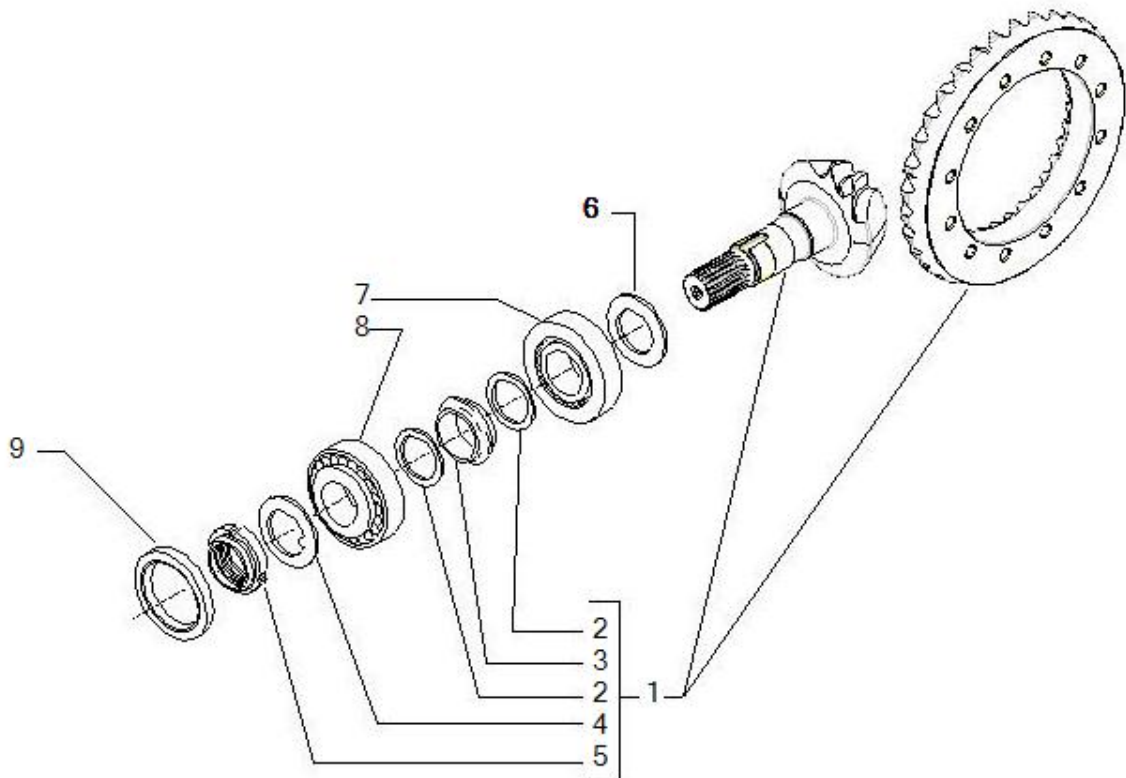

Spare parts catalogue

AXLE 28.44FR_(ECO19329){0001}

REF: 643560

- 1.1 Axle housing**
- 2.1 Bevel gear set**
- 3.1 Differential**
- 4.1 Differential locking**
- 5.1 Brakes**
- 6.1 Wheel hub and final reduction**
- 7.1 Brake caliper**
- 8.1 pinza freno 2**

Pos	Ref	Qty	Description	Kit	Note
1	642407	1	BEAM RI 28.44FR-1800 (370646) L1366.5		
2	104988	1	BREATHER M10X1		
3	92270	2	Oil plug M22x1,5		
4	125827	8	HEX HEAD FLANGE SCREW M12X1.75X29 12.9 C		
5	145465	1	PLUG M24X1.5		
6	125280	1	MAGNETIC PLUG M30X2		
7	87660	2	PARALLEL PIN 15X35		
8	21375	2	Bolt M6x25		
9	642409	1	DIFF. SUPPORT (10713)		
10	20946	4	Screw M12x100		

Pos	Ref	Qty	Description	Kit	Note
1	68346	1	KIT COPPIA CONICA 12/33		
2	125829	2	THRUST SHOE 40.5X50X2		
3	126369	1	ELASTIC SPACER 45X42X20		
4	113717	1	SAFETY WASHER MAT101 STD. CARRARO 1-0000		
5	115054	1	RING NUT M40X1.5		
6	134186	1	SHIM 75X45.3X2.5		
6	134187	1	SHIM 75X45.3X2.6		
6	134188	1	SHIM 75X45.3X2.7		
6	134189	1	SHIM 75X45.3X2.8		
6	134190	1	SHIM 75X45.3X2.9		
6	134191	1	SHIM 75X45.3X3		
6	134192	1	SHIM 75X45.3X3.1		
6	134193	1	SHIM 75X45.3X3.2		
6	134194	1	SHIM 75X45.3X3.3		
6	134195	1	SHIM 75X45.3X3.4		
7	27395	1	Bearing		
8	27350	1	Bearing		
9	145050	1	CASSETTE RAD.SHAFT SEALX/ 65X92X10/15		

Pos	Ref	Qty	Description	Kit	Note
1	148485	1	AXLE SHAFT WITH GEAR L807 Z15 M2.9295		
1	148484	1	AXLE SHAFT WITH GEAR L701.9 Z15 M2.9295		
2	148487	2	COUNTERPLATE Brake SP.5		
3	148795	4	BRAKE DISC		
4	148488	2	COUNTERPLATE Brake SP.8		
5	130130	6	PARALLEL PIN 14X79		
6	380400	2	BRAKE PISTON (010416) ALTA PRESSIONE		
7	143837	2	O-RING 2-379 278.77X5.33		
8	142207	2	O-RING 2-378 266.07X5.33 90S61050		
9	380401	2	BRAKE CYLINDER (010415) ALTA PRESSIONE		
10	117339	2	PARALLEL PIN 16X40		
11	28649	2	O-RING 2-275 VITON 75 41050		
12	149241	6	SELF-ADJUST KIT 0.6		
13	24958	6	CIRCLIP J 30X1.2 L		