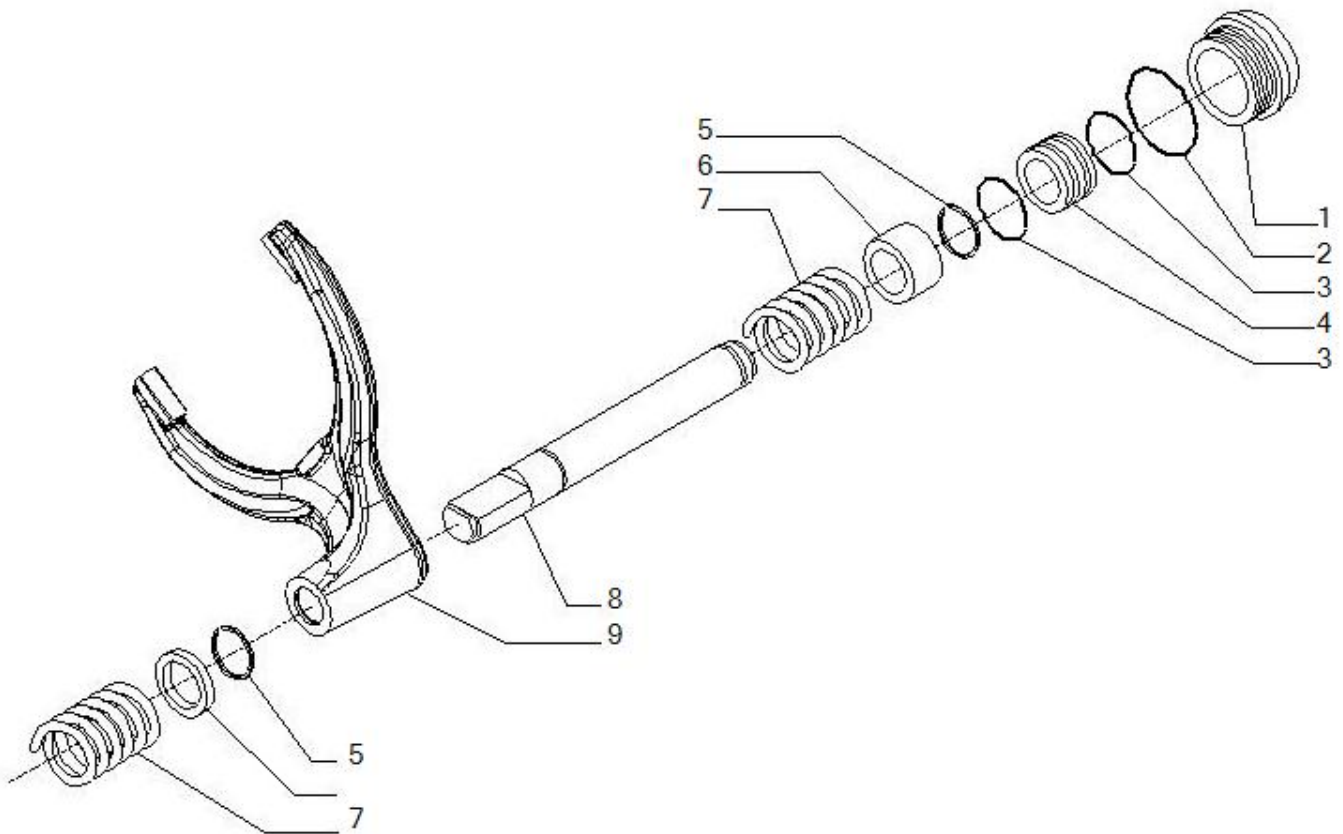

Pos	Ref	Qty	Description	Kit	Note
1	148564	1	CYLINDER BLOCC.DIFF.		
2	28512	1	Joint OR		
3	28121	2	O.ring		
4	139139	1	DIFFERENTIAL LOCKING PISTON		
5	24736	2	Locking ring		
6	146769	1	BUSH 36X20X31		
7	125756	2	COMPRESSION SPRING 60.5X29.5X3.5		
8	148783	1	CONTROL PIN BLOCC.DIFF.		
9	148563	1	CONTROL FORK Diff. locking		
11	146770	1	SPACER 32X20X8