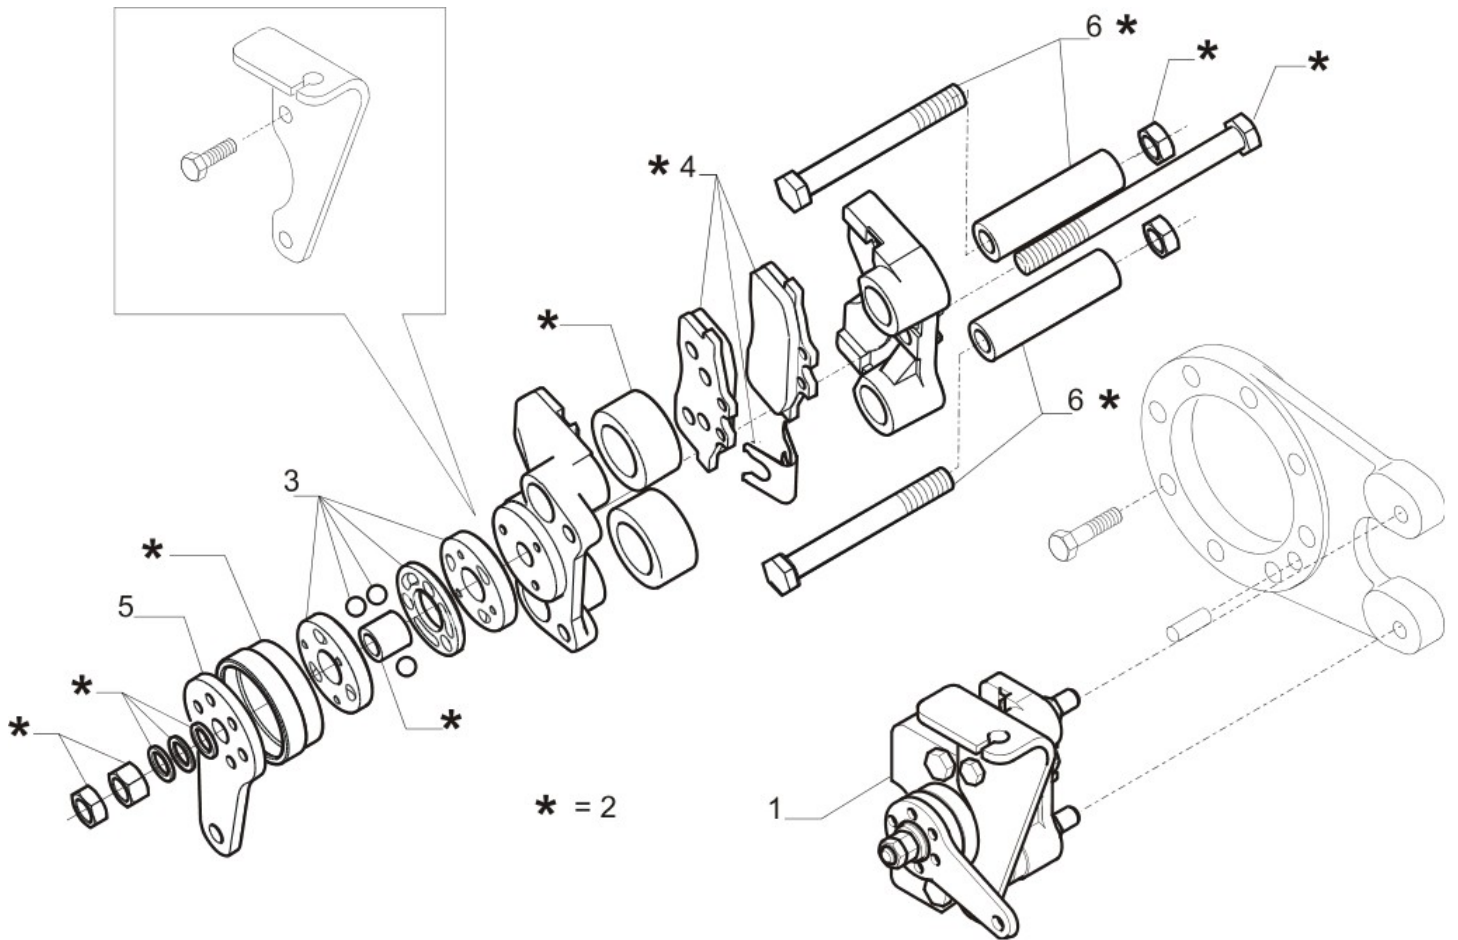

Pos	Ref	Qty	Description	Kit	Note
1	149826	1	BRAKE CALIPER		
2	48645	1	Brake repair kit		
3	49465	1	Cam repair kit		
4	48646	1	Pad kit