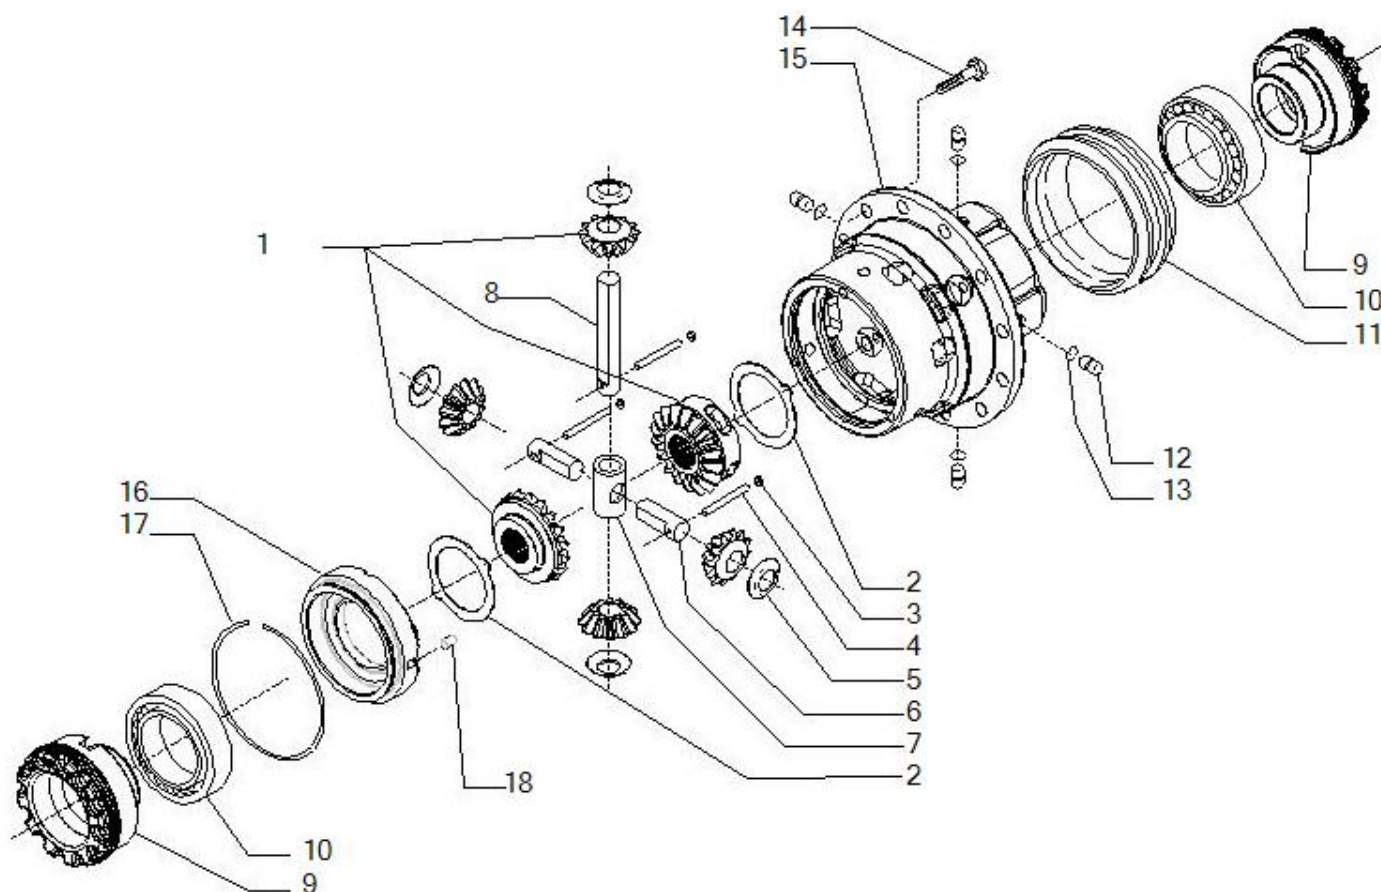

Spare parts catalogue

AXLE 28.44FR_(ECO19329){0001}

REF: 643560

- 1.1 Axle housing**
- 2.1 Bevel gear set**
- 3.1 Differential**
- 4.1 Differential locking**
- 5.1 Brakes**
- 6.1 Wheel hub and final reduction**
- 7.1 Brake caliper**
- 8.1 pinza freno 2**

Pos	Ref	Qty	Description	Kit	Note
1	642407	1	BEAM RI 28.44FR-1800 (370646) L1366.5		
2	104988	1	BREATHER M10X1		
3	92270	2	Oil plug M22x1,5		
4	125827	8	HEX HEAD FLANGE SCREW M12X1.75X29 12.9 C		
5	145465	1	PLUG M24X1.5		
6	125280	1	MAGNETIC PLUG M30X2		
7	87660	2	PARALLEL PIN 15X35		
8	21375	2	Bolt M6x25		
9	642409	1	DIFF. SUPPORT (10713)		
10	20946	4	Screw M12x100		

Pos	Ref	Qty	Description	Kit	Note
1	68346	1	KIT COPPIA CONICA 12/33		
2	125829	2	THRUST SHOE 40.5X50X2		
3	126369	1	ELASTIC SPACER 45X42X20		
4	113717	1	SAFETY WASHER MAT101 STD. CARRARO 1-0000		
5	115054	1	RING NUT M40X1.5		
6	134186	1	SHIM 75X45.3X2.5		
6	134187	1	SHIM 75X45.3X2.6		
6	134188	1	SHIM 75X45.3X2.7		
6	134189	1	SHIM 75X45.3X2.8		
6	134190	1	SHIM 75X45.3X2.9		
6	134191	1	SHIM 75X45.3X3		
6	134192	1	SHIM 75X45.3X3.1		
6	134193	1	SHIM 75X45.3X3.2		
6	134194	1	SHIM 75X45.3X3.3		
6	134195	1	SHIM 75X45.3X3.4		
7	27395	1	Bearing		
8	27350	1	Bearing		
9	145050	1	CASSETTE RAD.SHAFT SEALX/ 65X92X10/15		

Pos	Ref	Qty	Description	Kit	Note
1	148564	1	CYLINDER BLOCC.DIFF.		
2	28512	1	Joint OR		
3	28121	2	O.ring		
4	139139	1	DIFFERENTIAL LOCKING PISTON		
5	24736	2	Locking ring		
6	146769	1	BUSH 36X20X31		
7	125756	2	COMPRESSION SPRING 60.5X29.5X3.5		
8	148783	1	CONTROL PIN BLOCC.DIFF.		
9	148563	1	CONTROL FORK Diff. locking		
11	146770	1	SPACER 32X20X8		